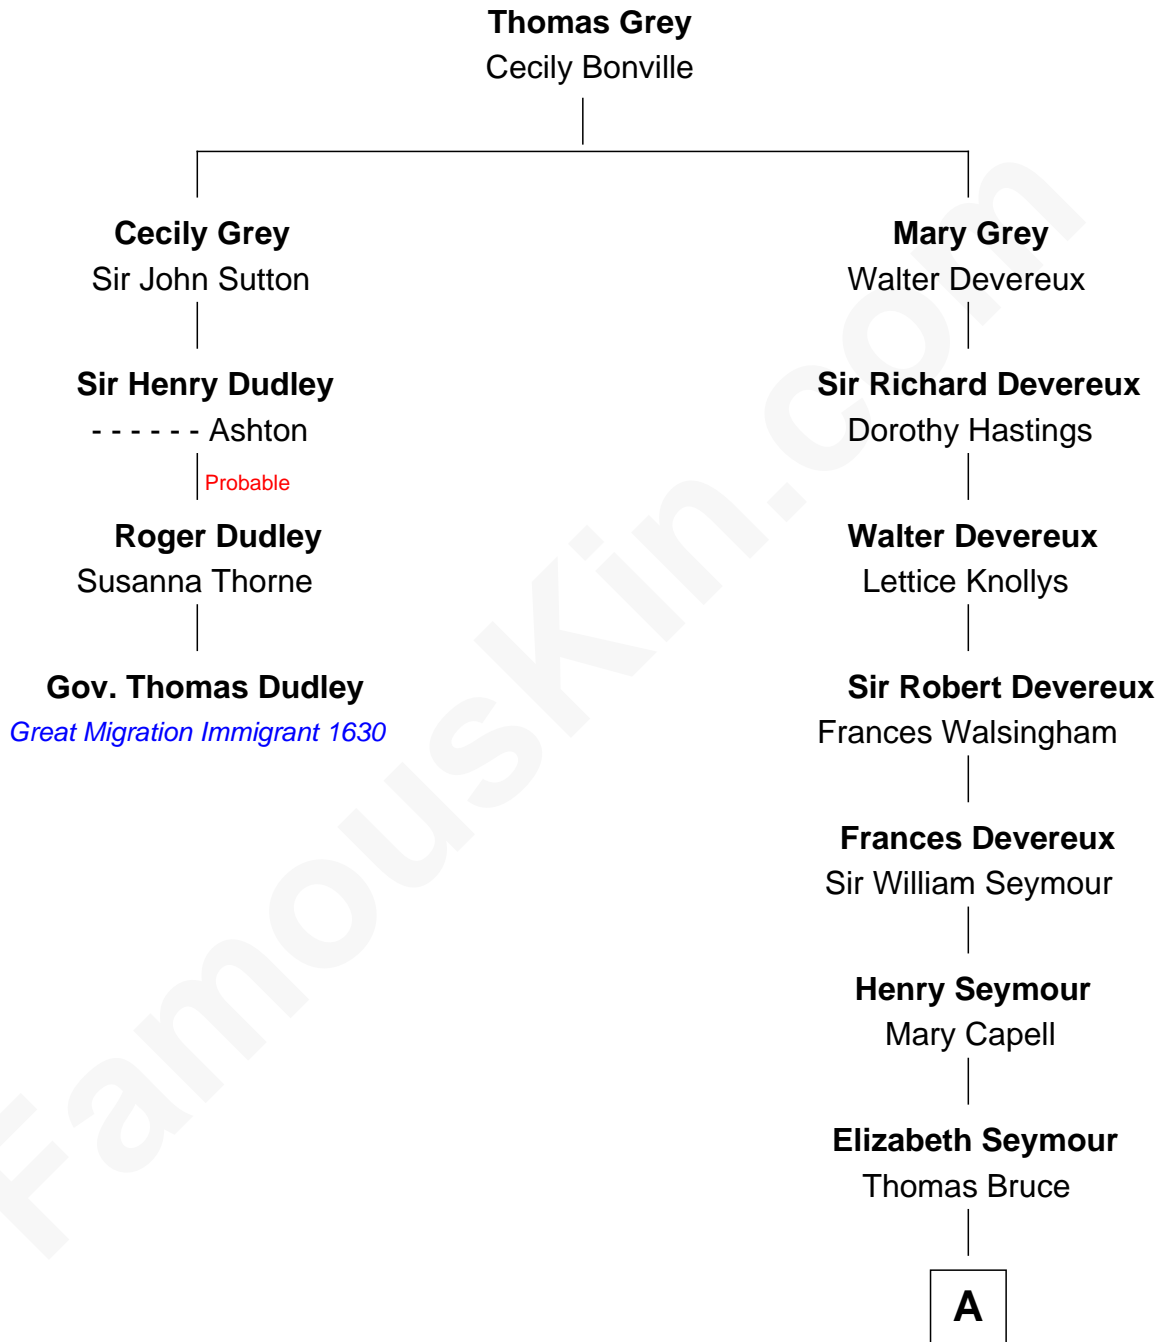

FamousKin.com

Relationship Chart of

Gov. Thomas Dudley

(1576 - 1653) *Great Migration Immigrant 1630*

3rd cousin 7 times removed of

Lt. Gen. James Brudenell

Leader of the "Charge of the Light Brigade"

A

—
Elizabeth Bruce
George Brudenell

—
Robert Brudenell
Anne Bishopp

—
Robert Brudenell
Penelope Anne Cooke

—
Lt. Gen. James Brudenell
Charge of the Light Brigade Leader