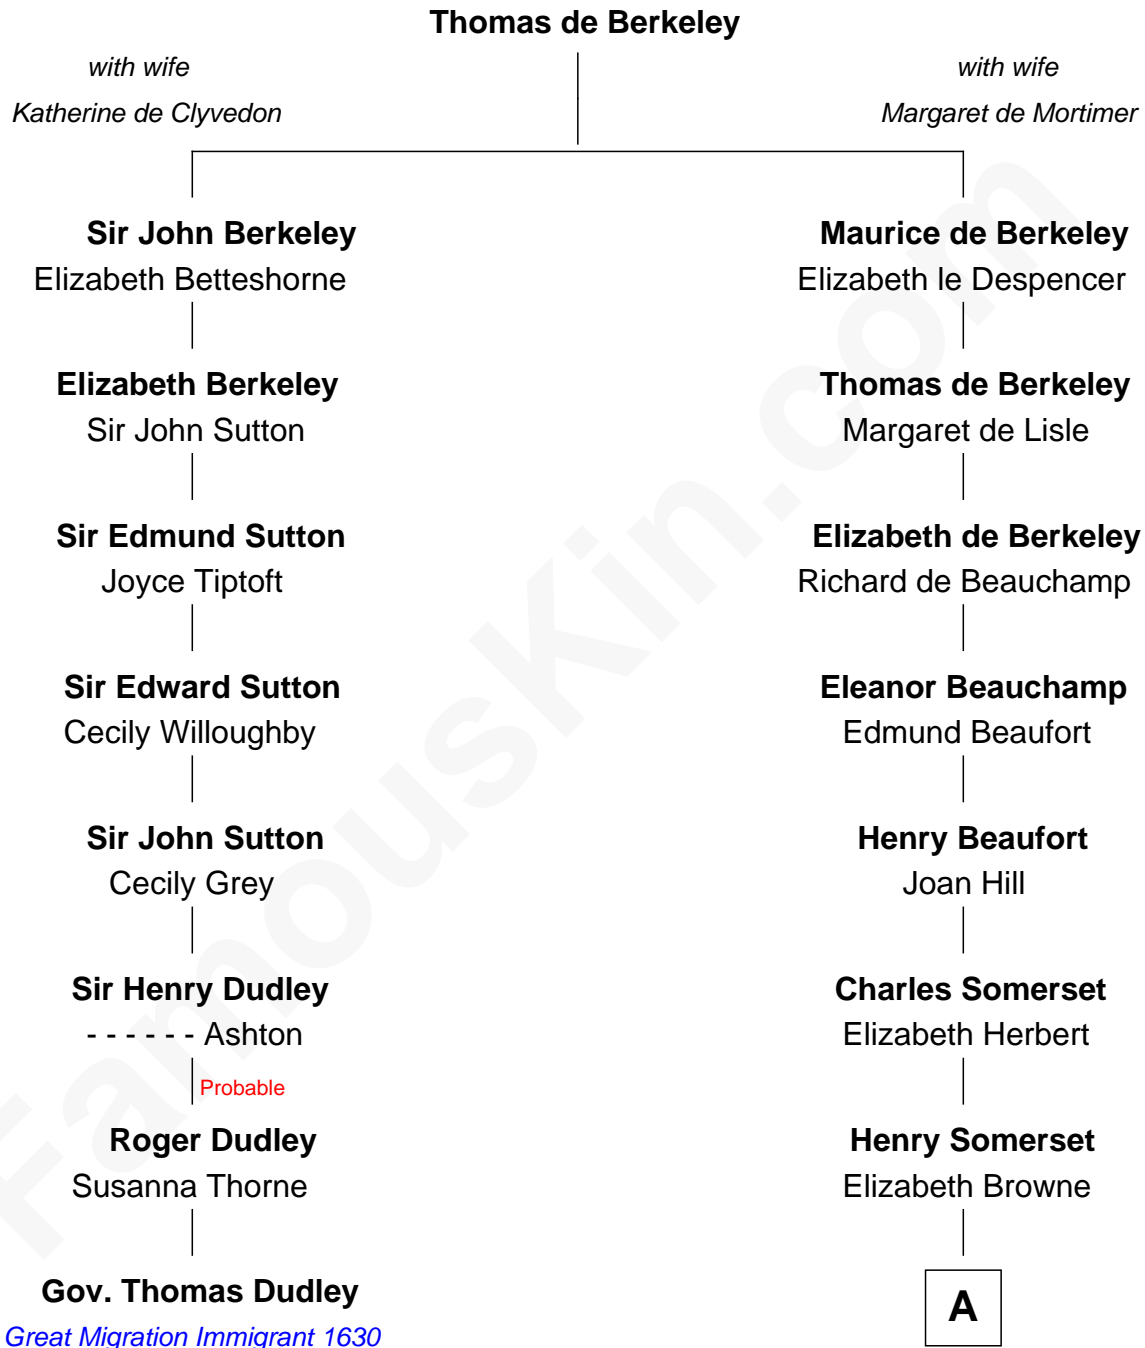

FamousKin.com

Relationship Chart of

Gov. Thomas Dudley

(1576 - 1653) Great Migration Immigrant 1630

7th cousin 9 times removed of

Lt. Gen. James Brudenell

Leader of the "Charge of the Light Brigade"