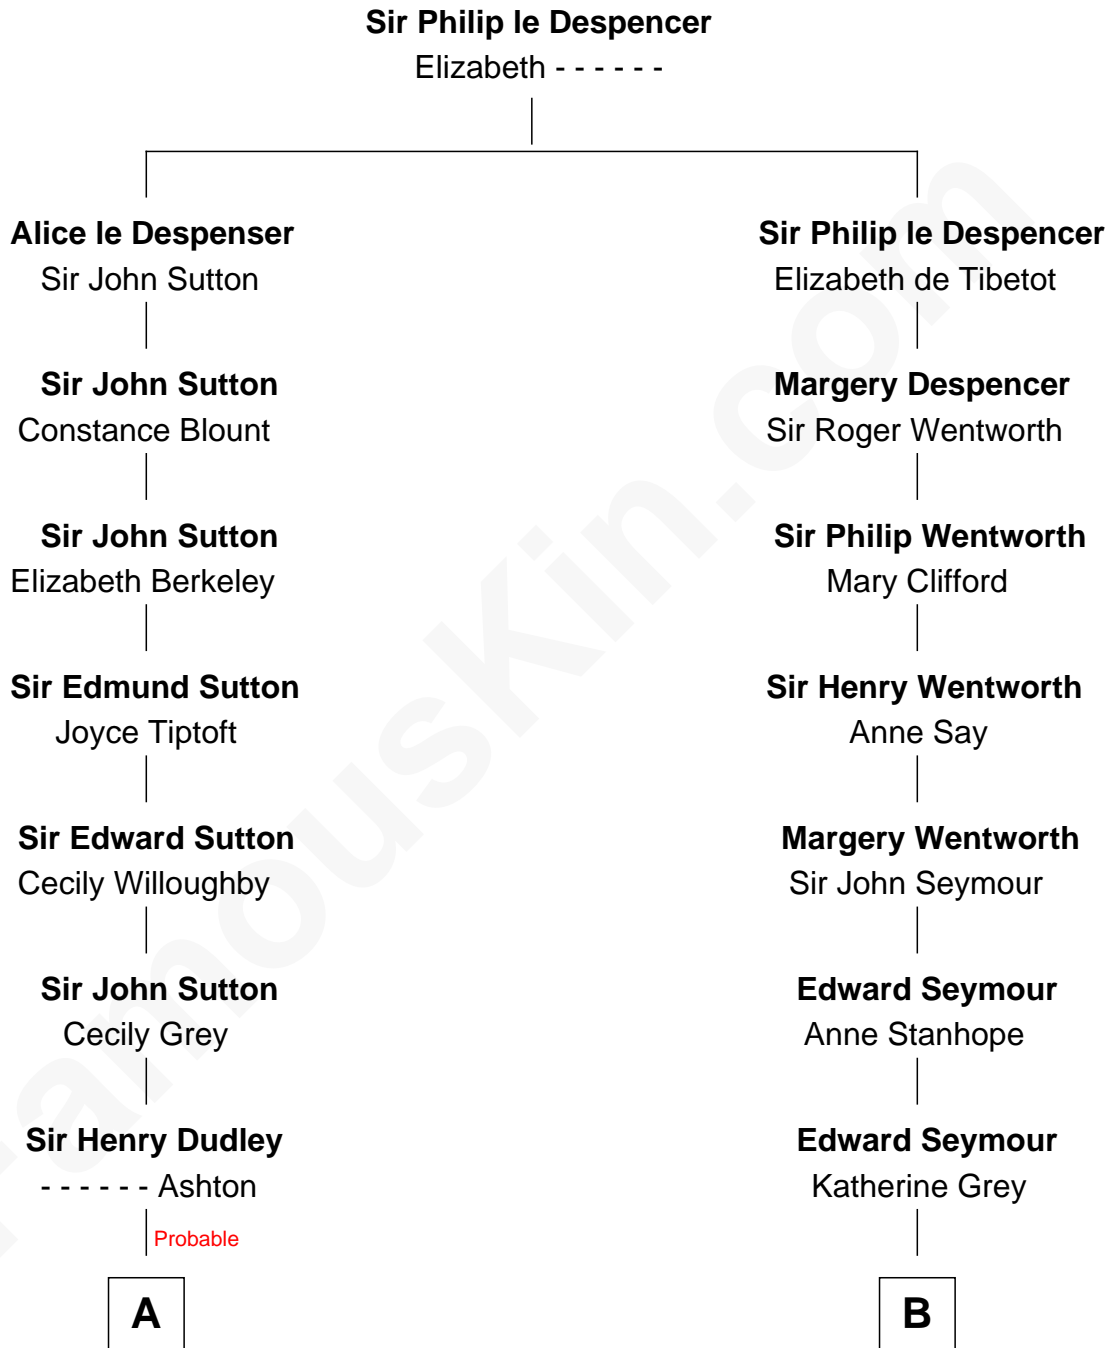

## Relationship Chart of

### Gov. Thomas Dudley

(1576 - 1653) Great Migration Immigrant 1630

8th cousin 6 times removed of

### Lt. Gen. James Brudenell

Leader of the "Charge of the Light Brigade"

**A**

**Roger Dudley**  
Susanna Thorne

**Gov. Thomas Dudley**  
*Great Migration Immigrant 1630*

**B**

**Edward Seymour**  
Honora Rogers