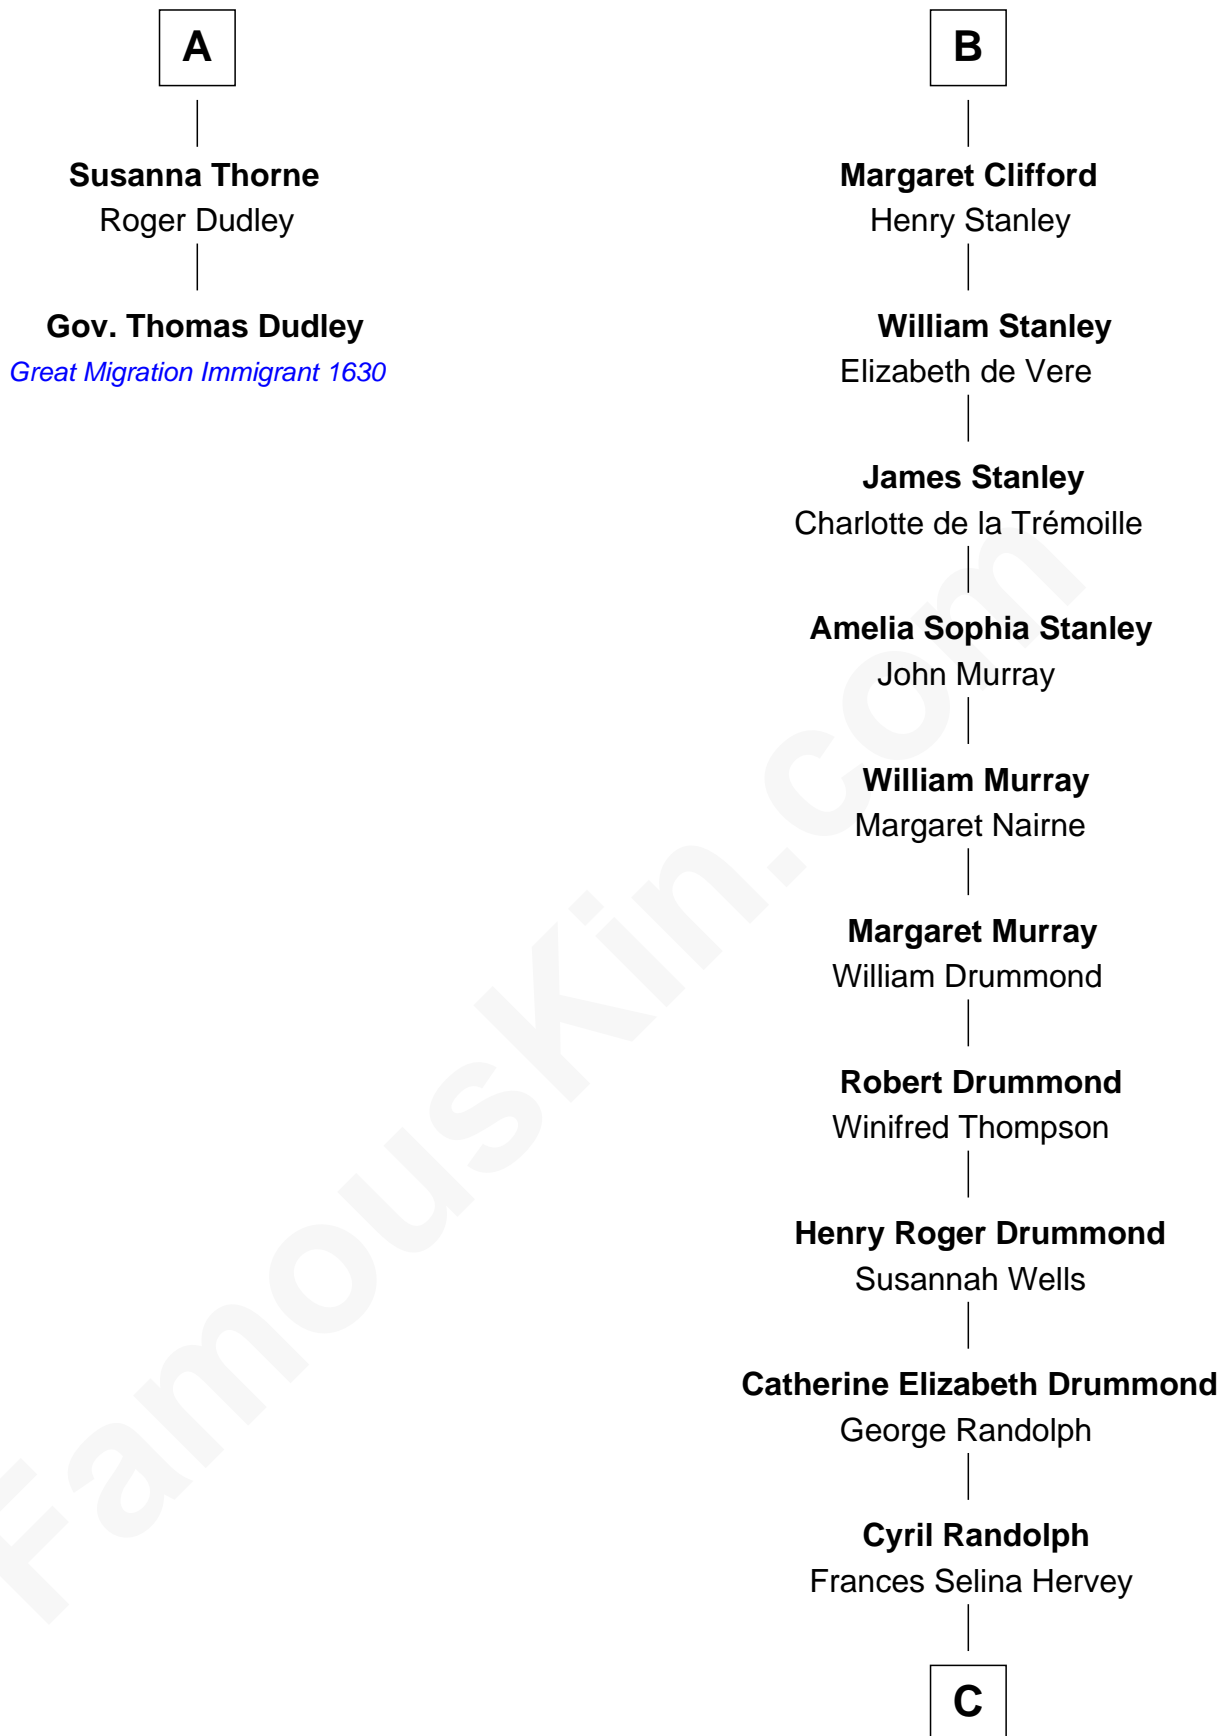

## Relationship Chart of

### Gov. Thomas Dudley

(1576 - 1653) Great Migration Immigrant 1630

8th cousin 12 times removed of

**Hugh Grant**  
Movie Actor

**Sir John Grey**  
Avice Marmion

**C**

**Felton George Randolph**

Emily Margaret Nepean