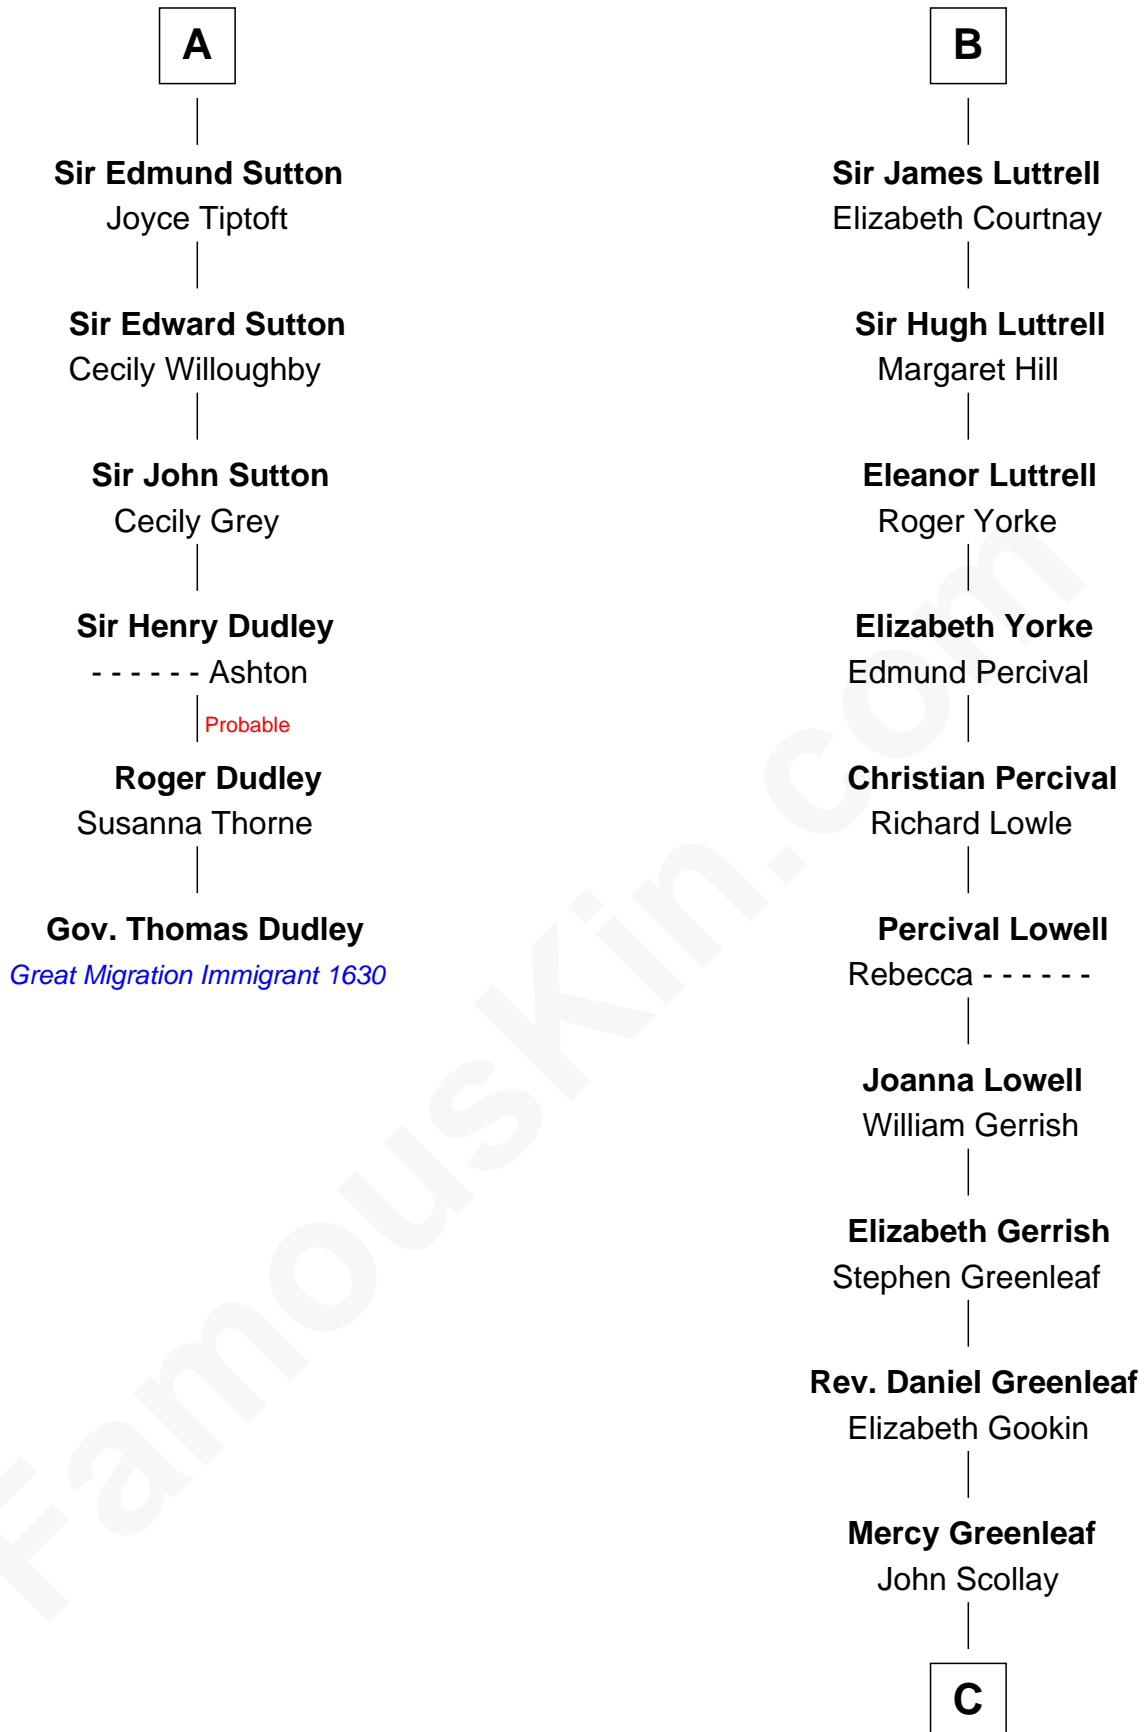

FamousKin.com

Relationship Chart of

Gov. Thomas Dudley

(1576 - 1653) Great Migration Immigrant 1630

12th cousin 7 times removed of

Herman Melville

Author of *Moby Dick*

John, King of England

C

Priscilla Scollay
Thomas Melville

Allan Melville
Maria Gansevoort

Herman Melville
Author of Moby Dick

FamousKin.com