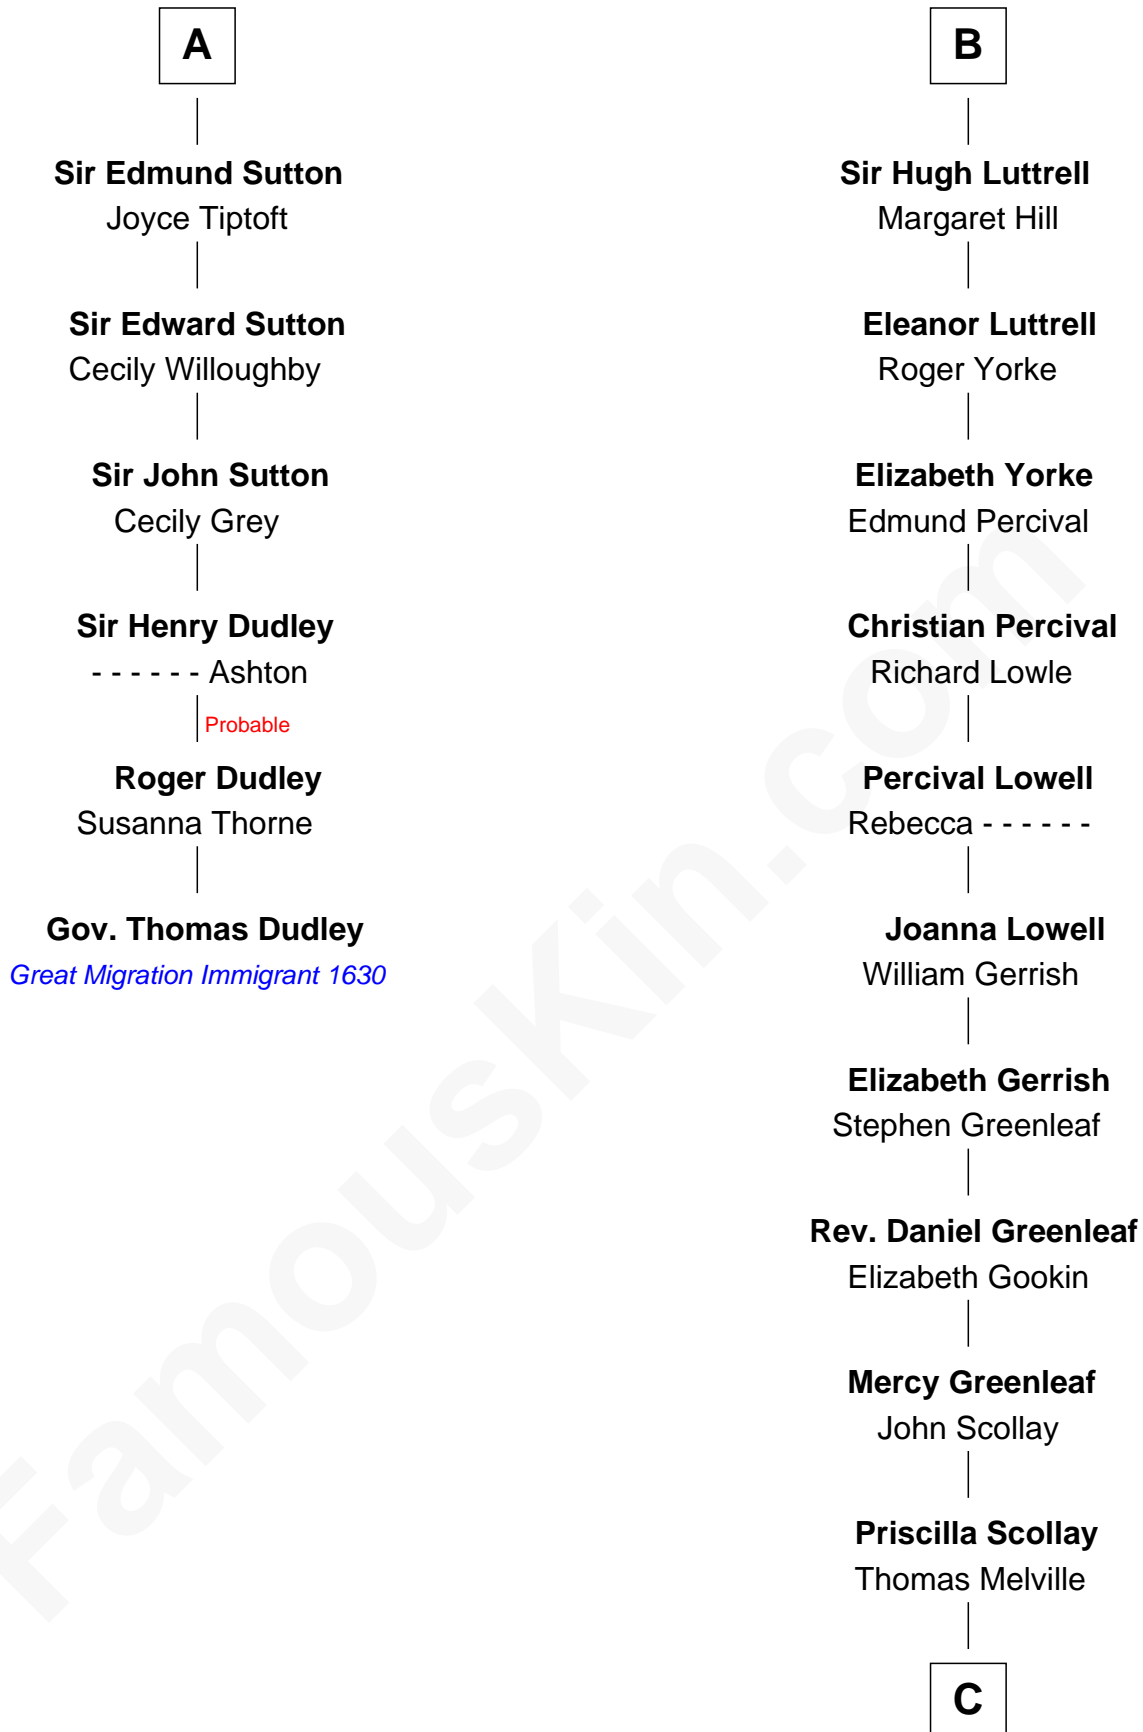

FamousKin.com

Relationship Chart of

Gov. Thomas Dudley

(1576 - 1653) Great Migration Immigrant 1630

12th cousin 6 times removed of

Herman Melville

Author of Moby Dick

Sir Hugh le Despencer

Aveline Basset

Sir Hugh le Despencer

Isabella de Beauchamp

Sir Philip le Despencer

Margaret de Goushill

Sir Philip le Despencer

Joan de Cobham

Sir Philip le Despencer

Eleanor le Despencer

Sir Hugh de Courtenay

Sir Hugh de Courtenay

Agnes de St. John

Sir Hugh de Courtenay

Margaret de Bohun

Elizabeth de Courtenay

Sir Andrew Luttrell

Sir Hugh Luttrell

Catherine de Beaumont

Sir John Luttrell

Margaret Touchet

Sir James Luttrell

Elizabeth Courtenay

B

C