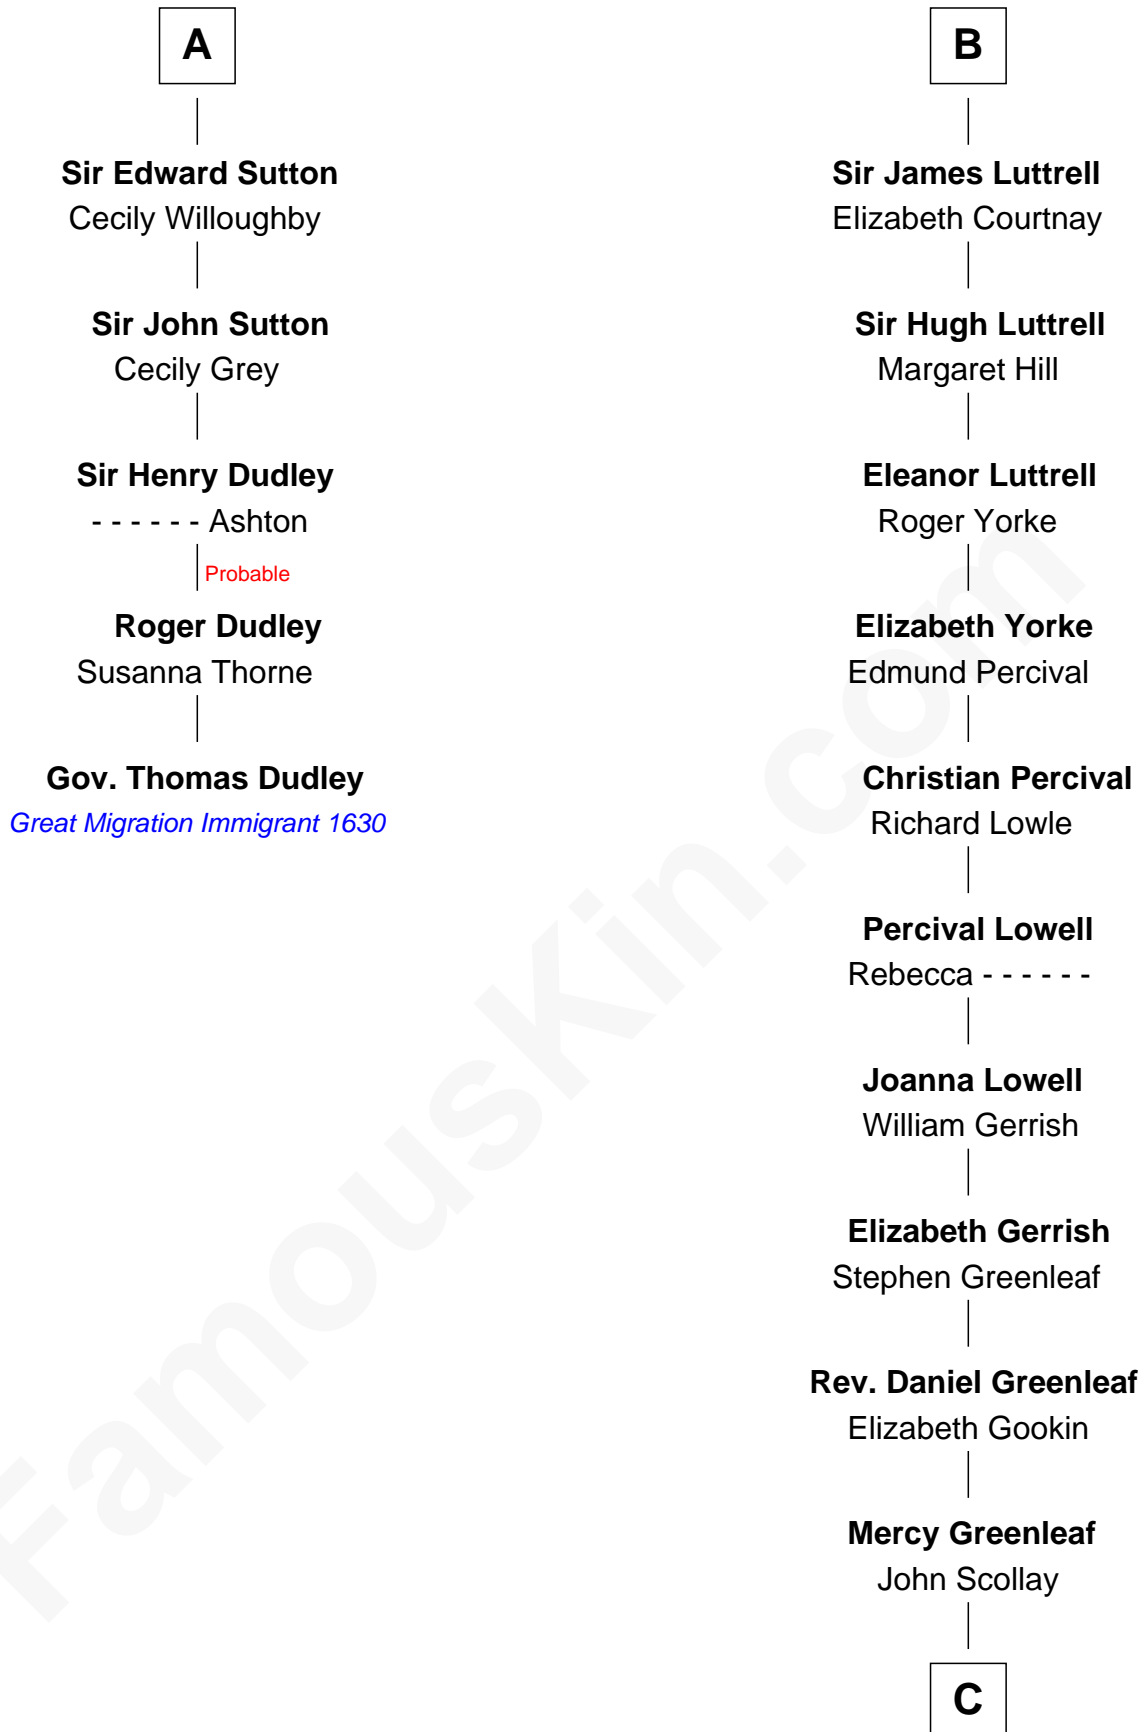

FamousKin.com

Relationship Chart of

Gov. Thomas Dudley

(1576 - 1653) Great Migration Immigrant 1630

11th cousin 8 times removed of

Herman Melville

Author of *Moby Dick*

William de Braiose

Eva Marshal

Eve de Braiose
Sir William de Cantilupe

Milicent de Cantilupe
Eudo la Zouche

Eve la Zouche
Sir Maurice de Berkeley

Thomas de Berkeley
Katherine de Clyvedon

Sir John Berkeley
Elizabeth Betteshorne

Elizabeth Berkeley
Sir John Sutton

Sir Edmund Sutton
Joyce Tiptoft

A

Eleanor de Braiose
Sir Humphrey de Bohun

Humphrey de Bohun
Maud de Fiennes

Humphrey de Bohun
Elizabeth Plantagenet

Margaret de Bohun
Sir Hugh de Courtnay

Elizabeth de Courtnay
Sir Andrew Luttrell

Sir Hugh Luttrell
Catherine de Beaumont

Sir John Luttrell
Margaret Touchet

B

C

Priscilla Scollay
Thomas Melville

Allan Melville
Maria Gansevoort

Herman Melville
Author of Moby Dick