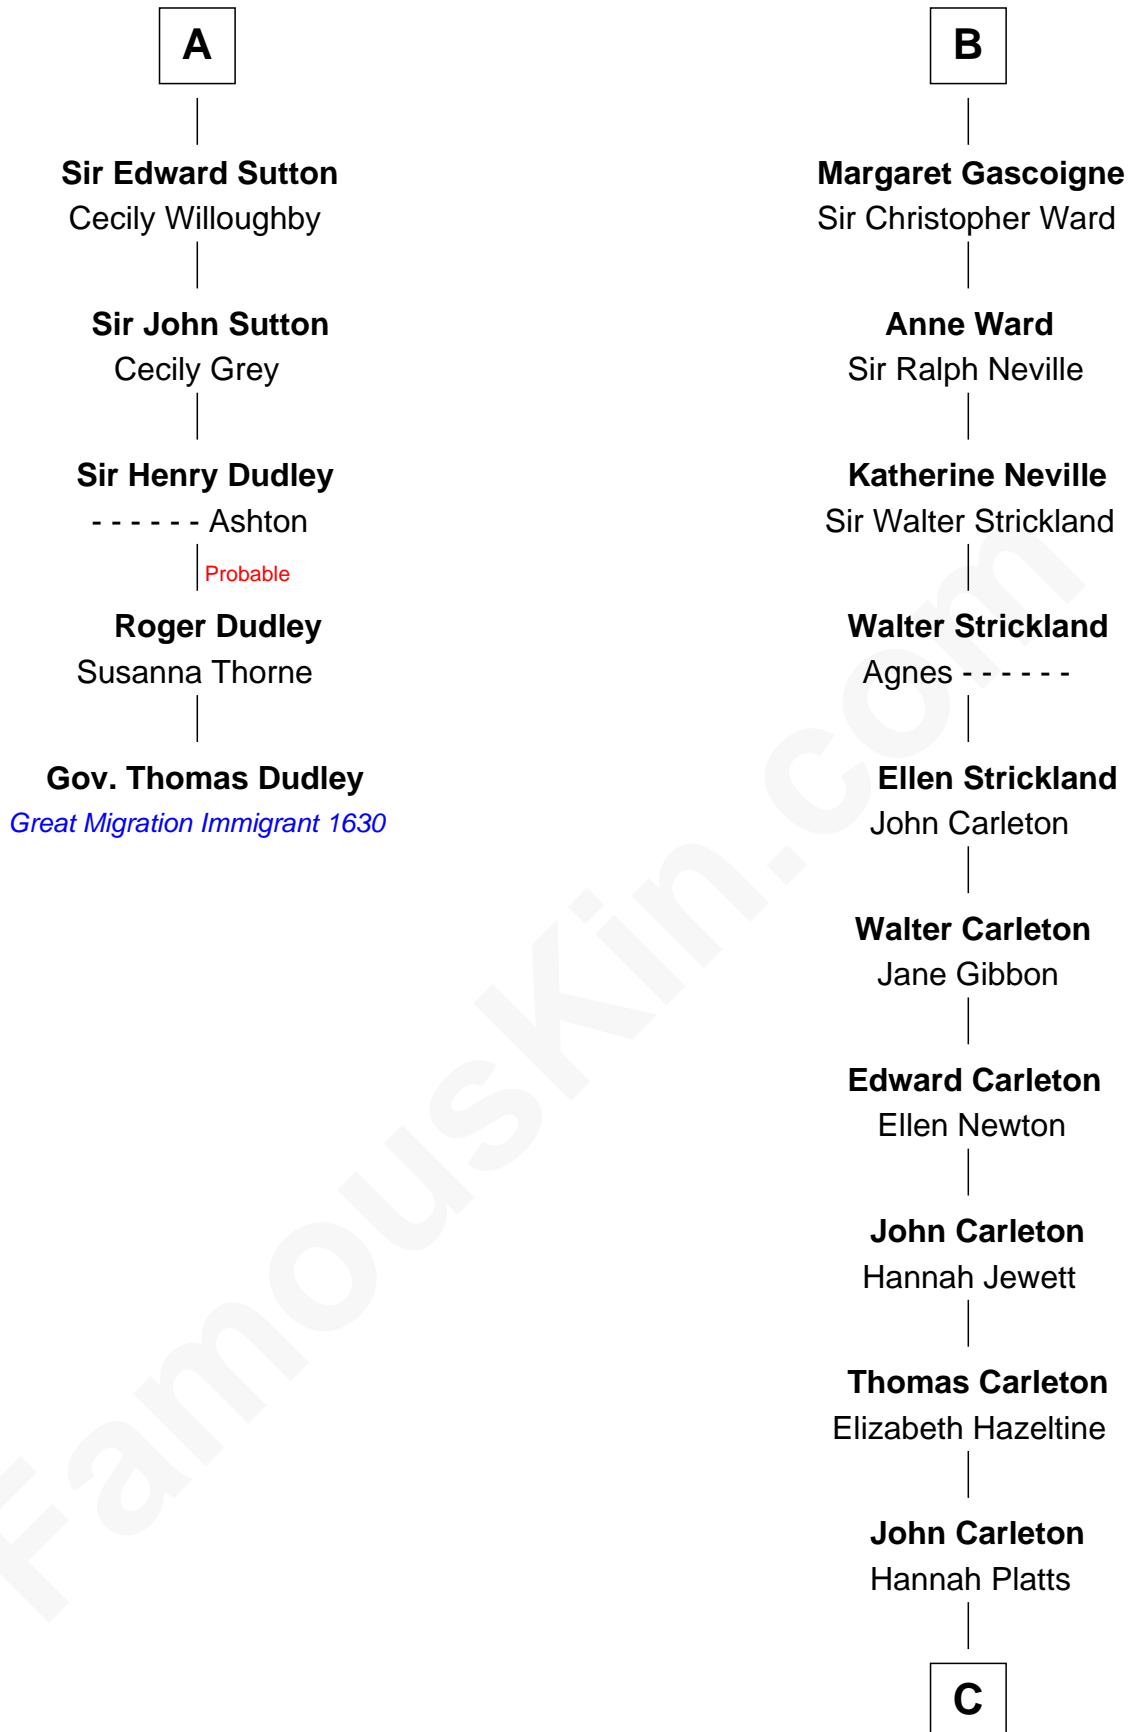

FamousKin.com

Relationship Chart of

Gov. Thomas Dudley

(1576 - 1653) Great Migration Immigrant 1630

11th cousin 9 times removed of

Charles A. Pillsbury

Co-Founder of C.A. Pillsbury Co.

C

—
Moses Carleton

Margaret Sprake

—
Henry Carleton

Polly Greeley

—
Margaret Sprague Carleton

George Alfred Pillsbury

—
Charles A. Pillsbury

Co-Founder of C.A. Pillsbury Co.