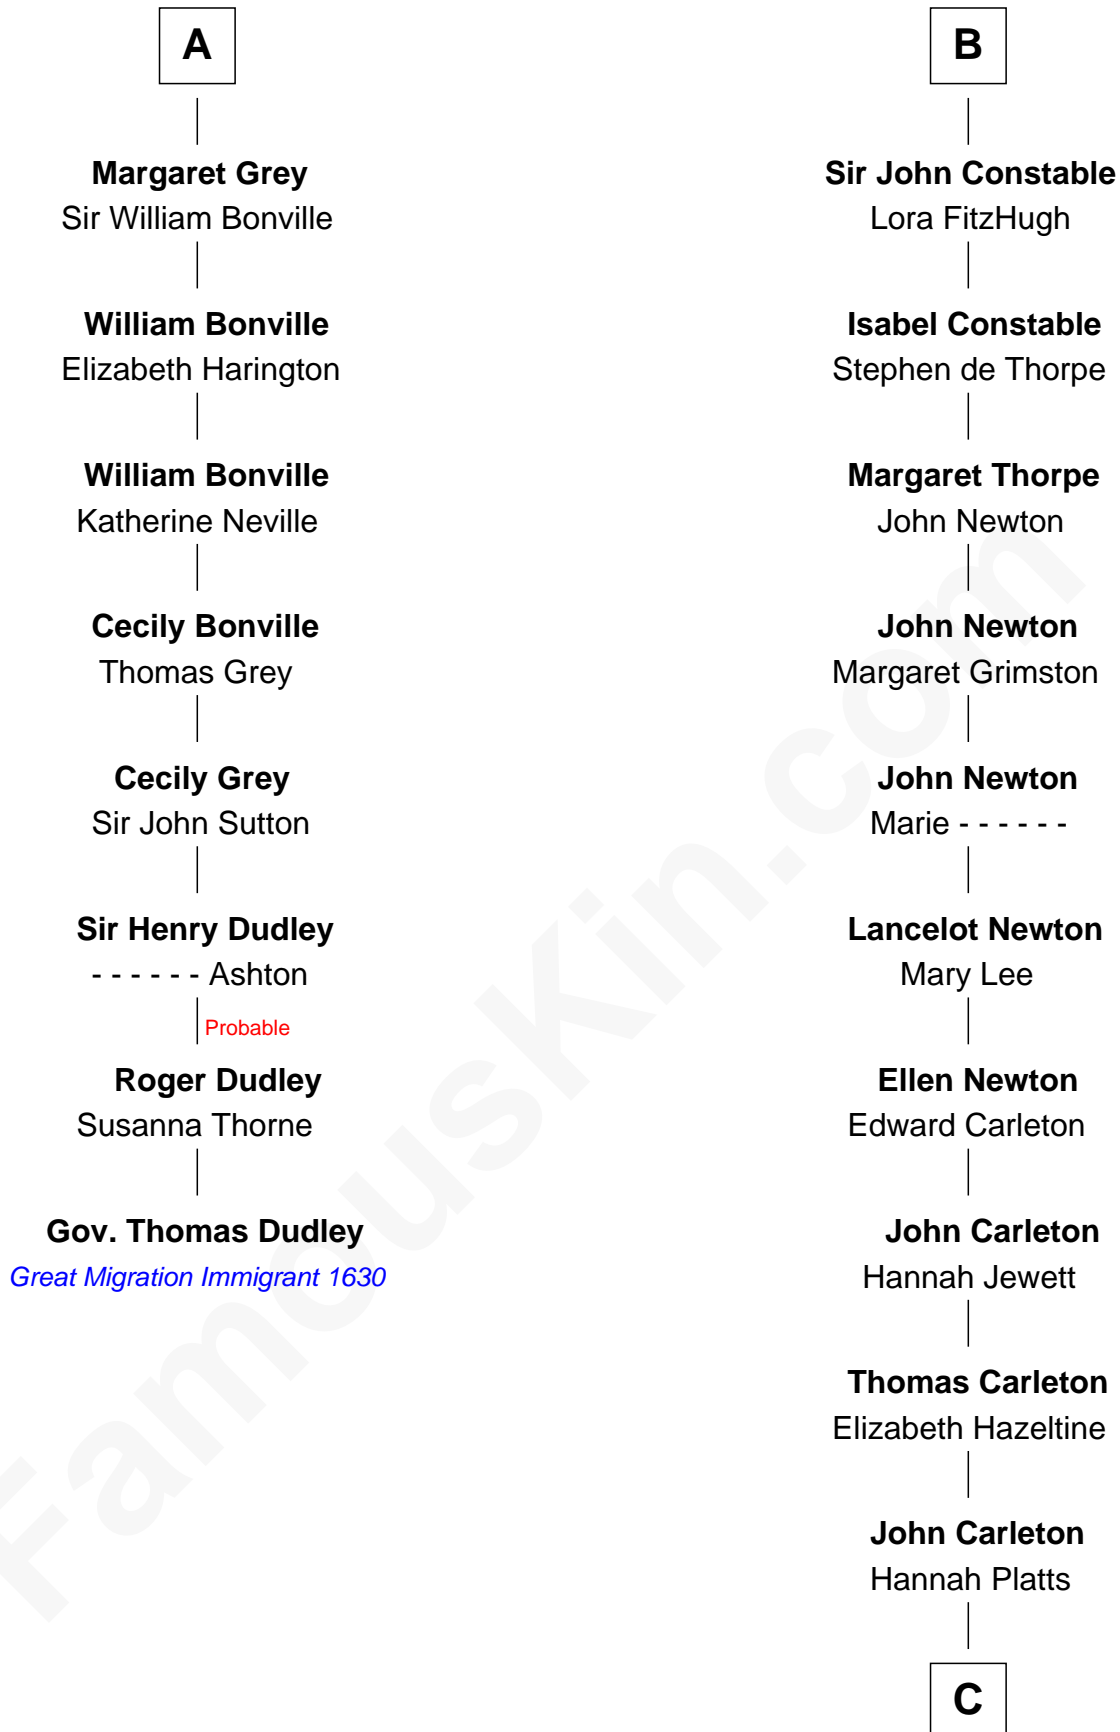

FamousKin.com

Relationship Chart of

Gov. Thomas Dudley

(1576 - 1653) Great Migration Immigrant 1630

14th cousin 6 times removed of

Charles A. Pillsbury

Co-Founder of C.A. Pillsbury Co.

Sir Odinel de Umfreville

Alice de Lucy

C

—
Moses Carleton

Margaret Sprake

—
Henry Carleton

Polly Greeley

—
Margaret Sprague Carleton

George Alfred Pillsbury