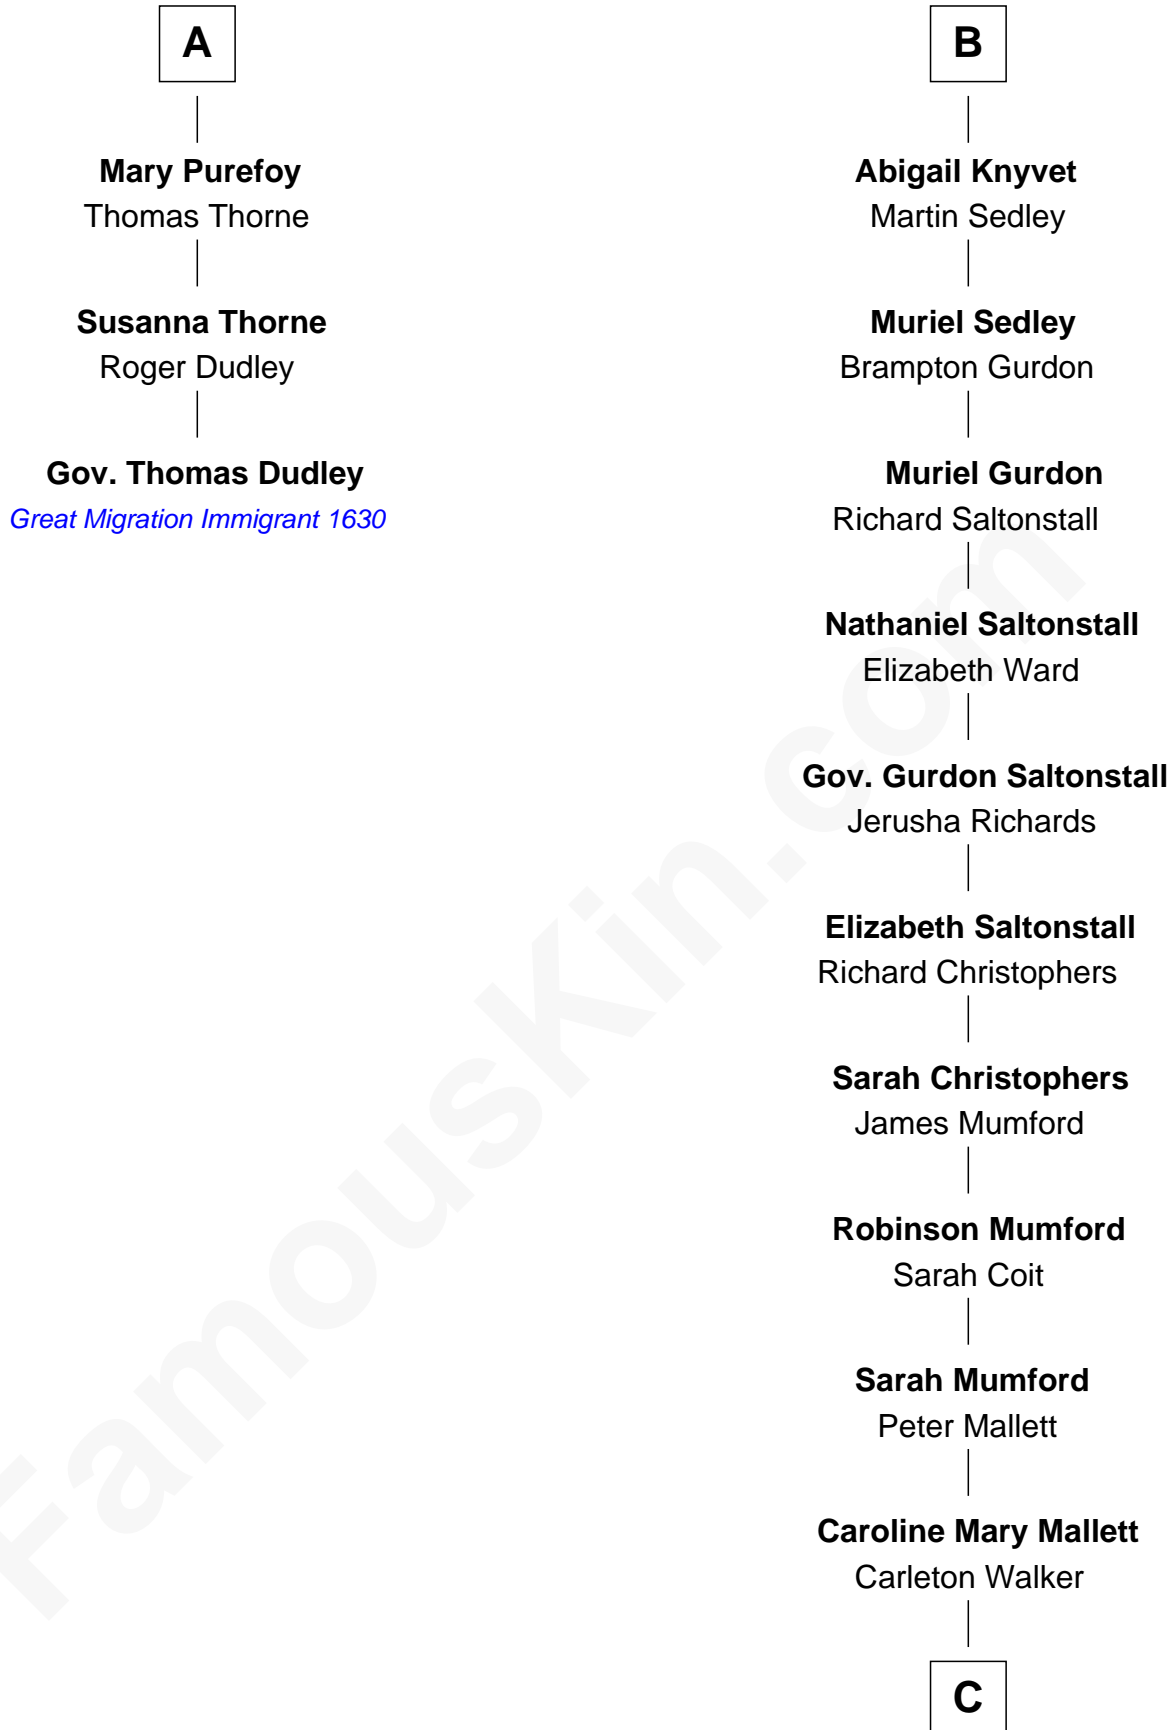

FamousKin.com

Relationship Chart of

Gov. Thomas Dudley

(1576 - 1653) Great Migration Immigrant 1630

9th cousin 12 times removed of

Carly Fiorina

CEO of Hewlett-Packard

Sir John Howard

Alice de Bois

Joan Howard
Sir Peter de Brewes

Beatrice Brewes
Sir Hugh Shirley

Sir Ralph Shirley
Joan Basset

Beatrice Shirley
John Brome

Isabel Brome
John Denton

Alice Denton
Nicholas Purefoy

Edward Purefoy
Anne Fettiplace

A

Sir Robert Howard
Margaret de Scales

Sir John Howard
Alice Tendring

Sir Robert Howard
Margaret Mowbray

Sir John Howard
Margaret Chedworth

Katherine Howard
Sir John Bouchier

Jane Bouchier
Edmund Knyvet

John Knyvet
Agnes Harcourt

B

C

Margaret Isabella Walker

Heinrich Weber

John Walker Weber

Maude Graves

Cara Carleton Weber

Harold Marvin Sneed