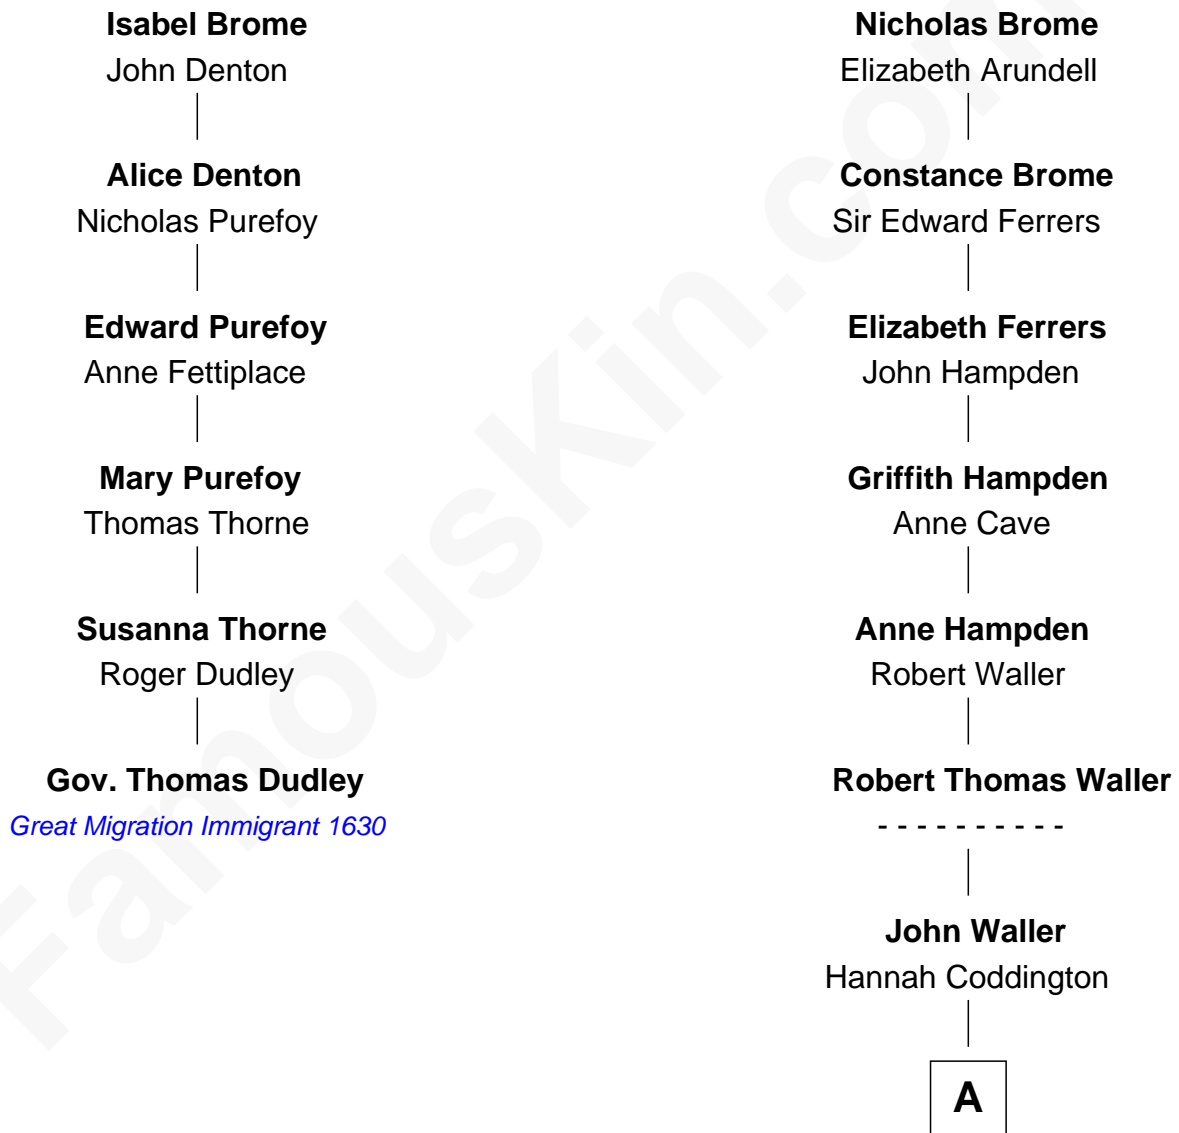

FamousKin.com

Relationship Chart of

Gov. Thomas Dudley

(1576 - 1653) Great Migration Immigrant 1630

5th cousin 10 times removed of

John McCain

U.S. Senator from Arizona

John Brome
Beatrice Shirley

A

Robert Waller
Anna Maria Hughes

Hannah Waller
Dixie Coddington

Anne Coddington
Richard Fenner

Dr. Richard Fenner
Ann McKinnie Geddy

Eliza Geddy Fenner
James Vaulx

James Junius Vaulx
Margaret Garside

Katherine Davey Vaulx
Adm. John Sidney McCain

Adm. John Sidney McCain
Roberta Wright

John McCain
U.S. Senator from Arizona