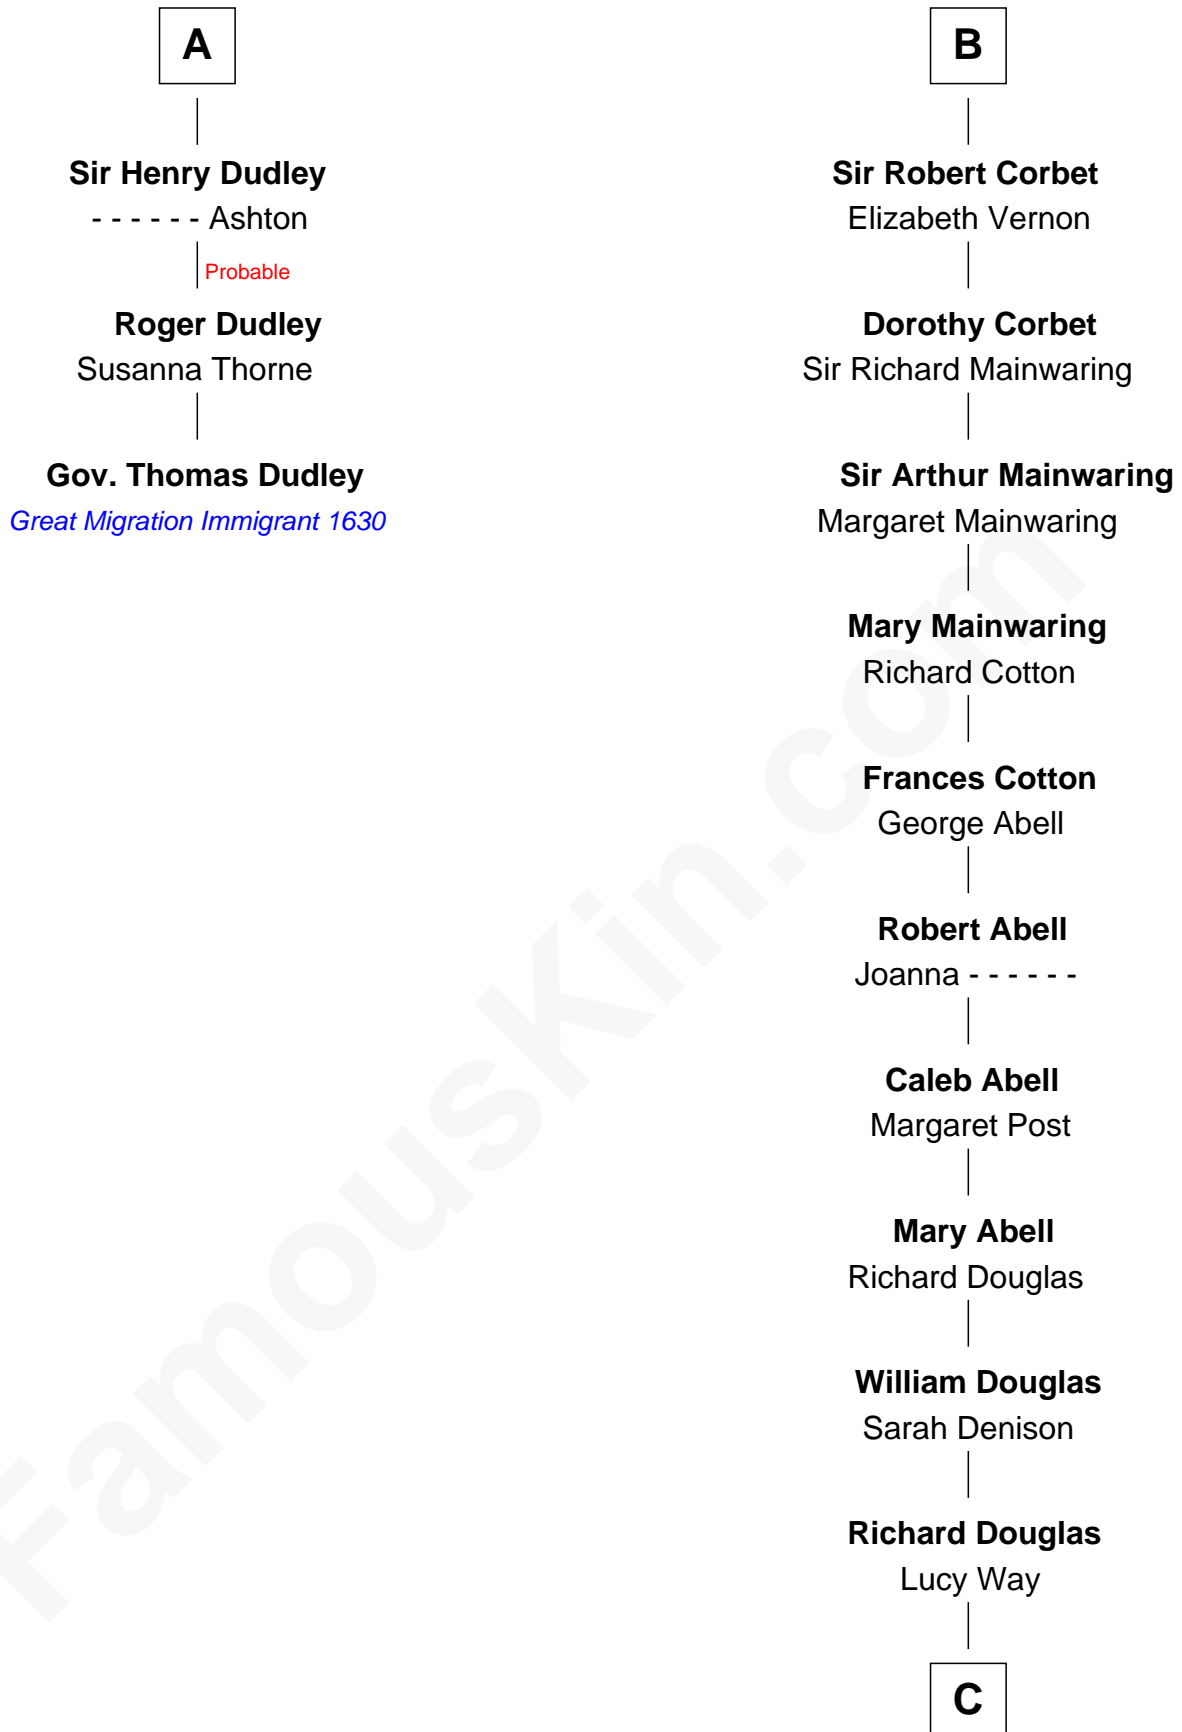

## Relationship Chart of

### Gov. Thomas Dudley

(1576 - 1653) Great Migration Immigrant 1630

9th cousin 11 times removed of

**Melvyn Douglas**  
Movie Actor

**C**

**Erskine Douglas**

Sophia Garrett

**Emma Jane Douglas**

Col. George Taliaferro Shackelford

**Lena Priscilla Shackelford**

Edouard Gregory Hesselberg

**Melvyn Douglas**

*Movie Actor*

FamousKin.com