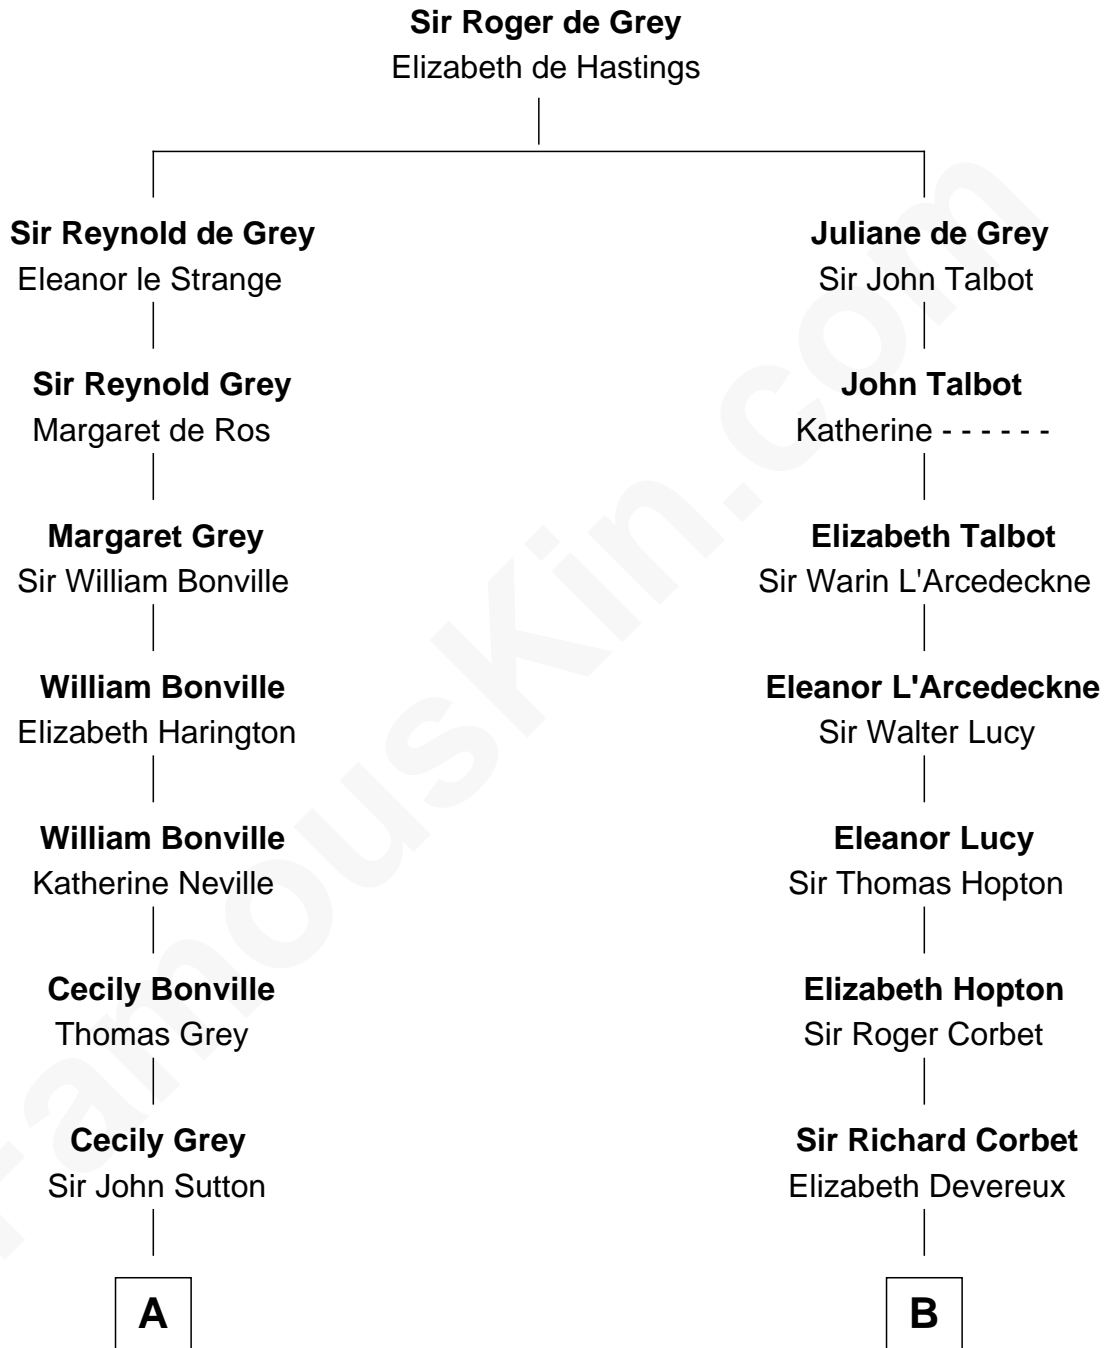

# FamousKin.com

## Relationship Chart of

### Gov. Thomas Dudley

(1576 - 1653) Great Migration Immigrant 1630

9th cousin 11 times removed of

**Melvyn Douglas**  
Movie Actor

**C**

**Erskine Douglas**

Sophia Garrett

**Emma Jane Douglas**