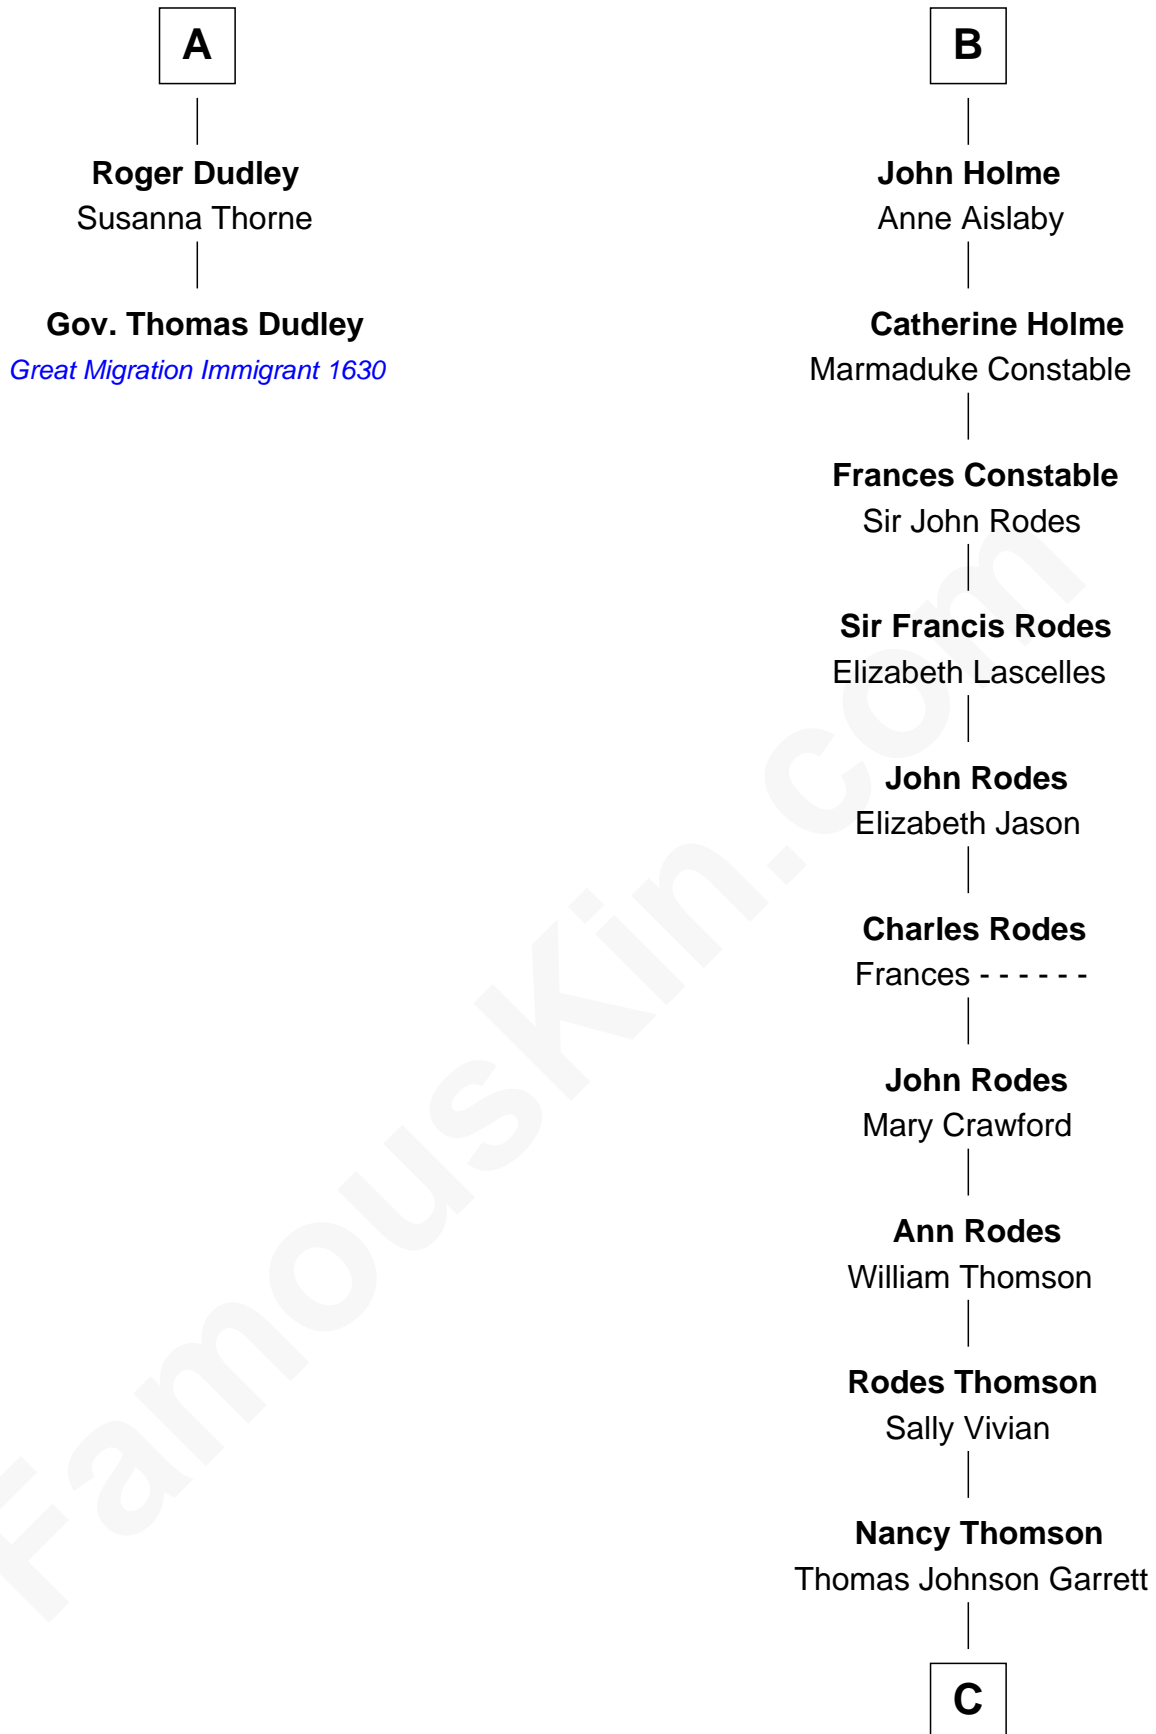

FamousKin.com

Relationship Chart of

Gov. Thomas Dudley

(1576 - 1653) Great Migration Immigrant 1630

8th cousin 12 times removed of

Melvyn Douglas
Movie Actor

Sir Ralph de Neville

Alice de Audley

C

Sophia Garrett

Erskine Douglas

Emma Jane Douglas

Col. George Taliaferro Shackelford

Lena Priscilla Shackelford

Edouard Gregory Hesselberg

Melvyn Douglas