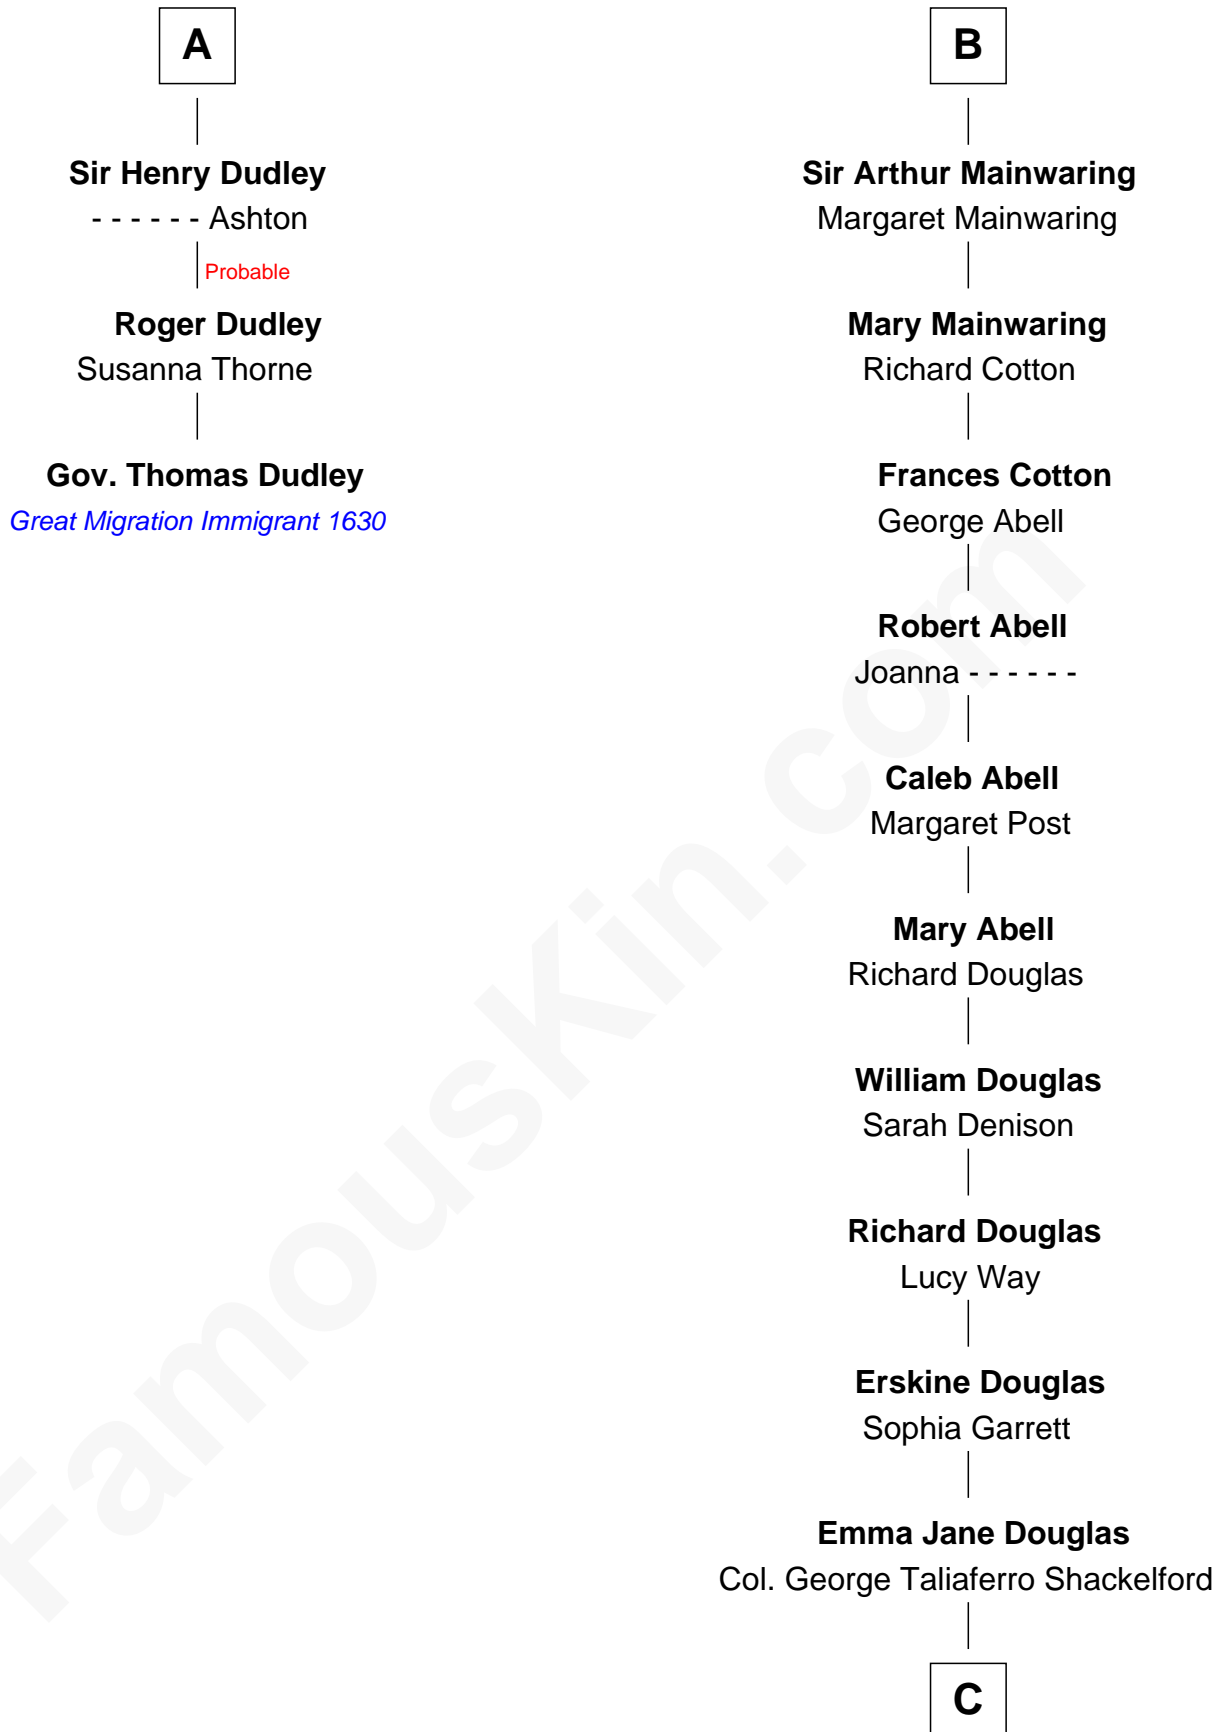

### Gov. Thomas Dudley

(1576 - 1653) Great Migration Immigrant 1630

9th cousin 9 times removed of

**Melvyn Douglas**  
Movie Actor

**Sir William de Ros**  
Margery de Badlesmere

**Thomas de Ros**  
Beatrice de Stafford

**Margaret de Ros**  
Sir Reynold Grey

**Margaret Grey**  
Sir William Bonville

**William Bonville**  
Elizabeth Harington

**William Bonville**  
Katherine Neville

**Cecily Bonville**  
Thomas Grey

**Cecily Grey**  
Sir John Sutton

**A**

**Maud de Roos**  
John de Welles

**Anne de Welles**  
James Butler

**James Butler**  
Joan Beauchamp

**Elizabeth Butler**  
John Talbot

**Ann Talbot**  
Sir Henry Vernon

**Elizabeth Vernon**  
Sir Robert Corbet

**Dorothy Corbet**  
Sir Richard Mainwaring

**B**

**C**

**Lena Priscilla Shackelford**  
Edouard Gregory Hesselberg

**Melvyn Douglas**  
*Movie Actor*

FamousKin.com