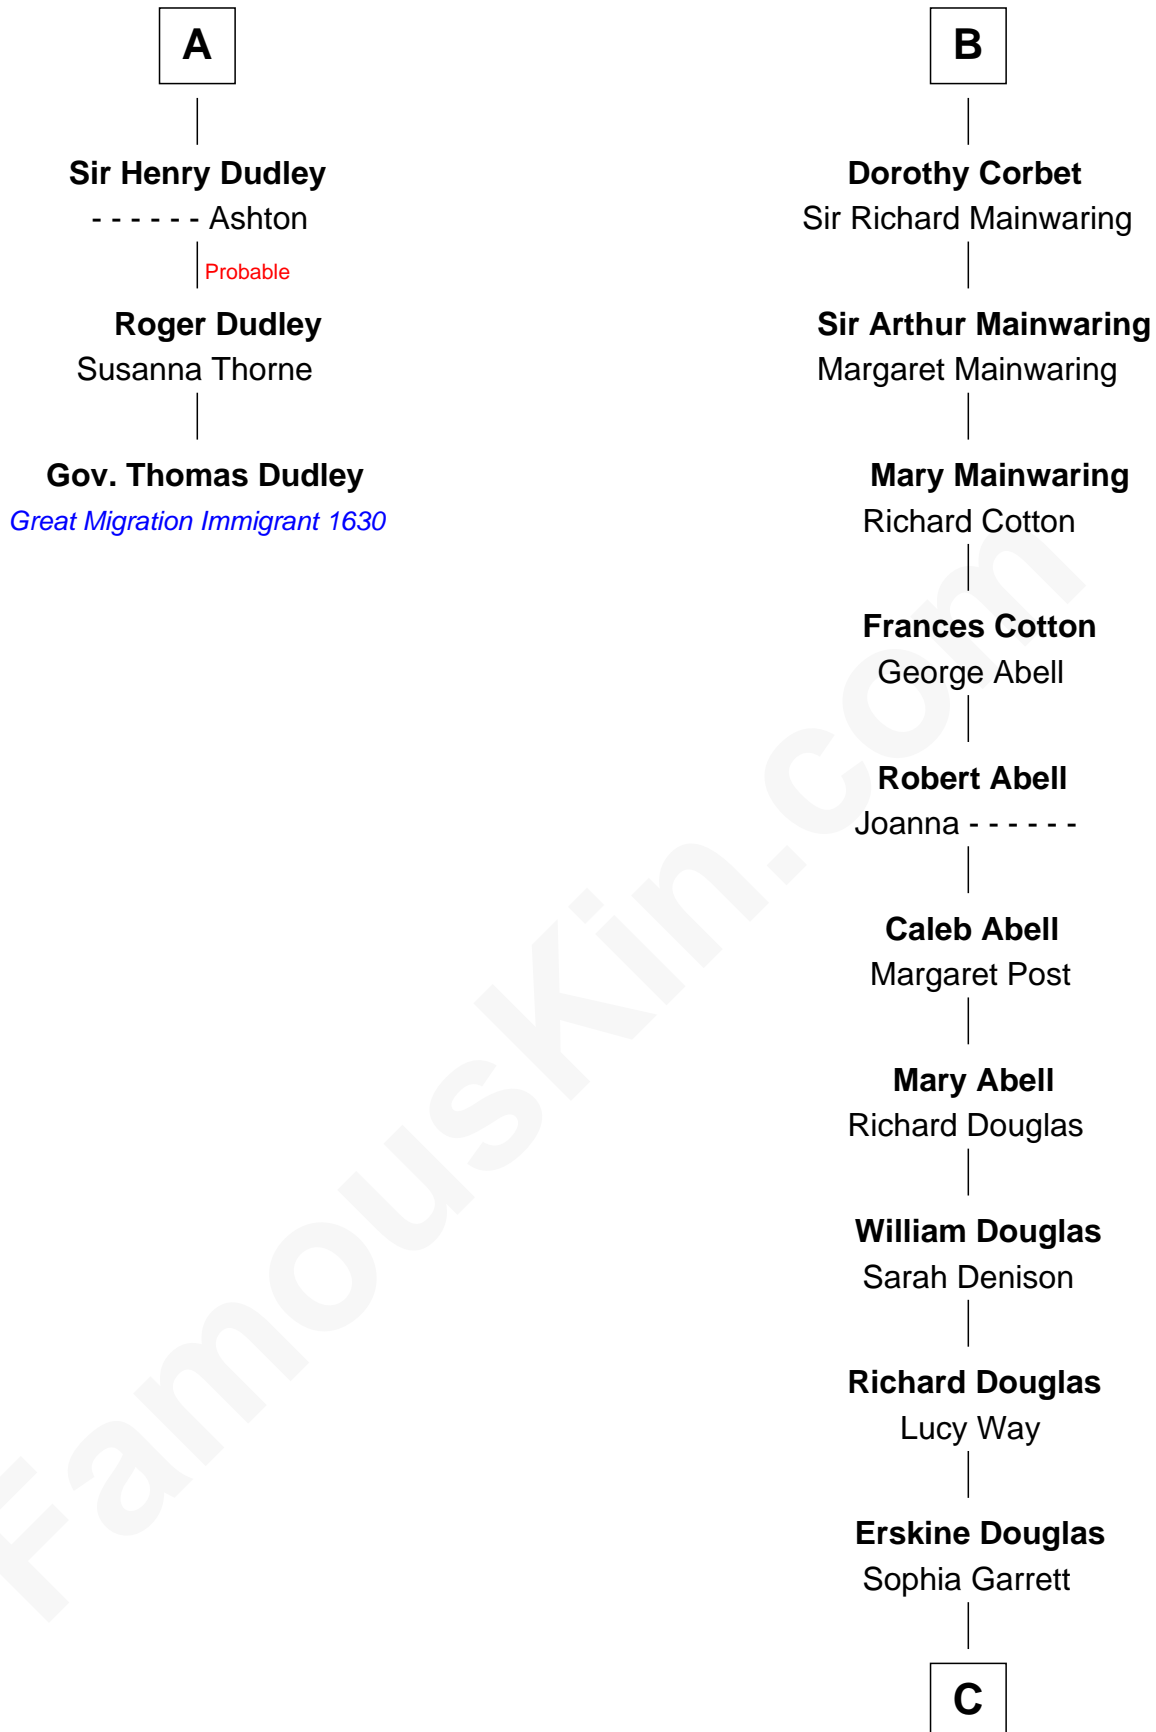

## Relationship Chart of

### Gov. Thomas Dudley

(1576 - 1653) Great Migration Immigrant 1630

9th cousin 10 times removed of

**Melvyn Douglas**  
Movie Actor

**C**

**Emma Jane Douglas**

Col. George Taliaferro Shackelford

**Lena Priscilla Shackelford**