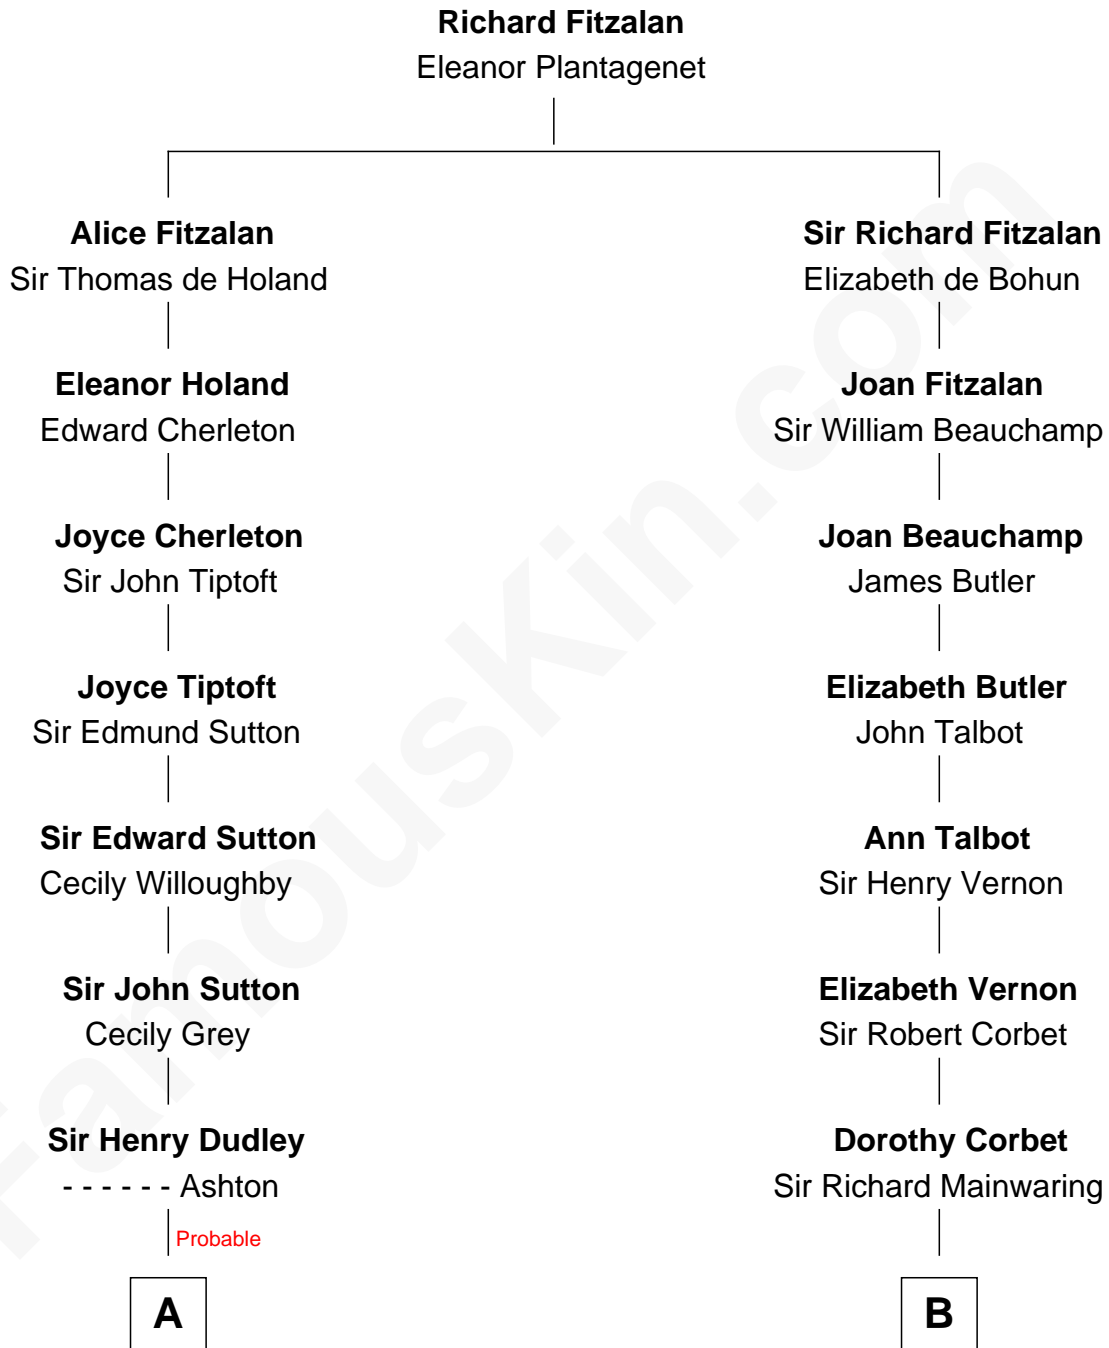

FamousKin.com

Relationship Chart of

Gov. Thomas Dudley

(1576 - 1653) Great Migration Immigrant 1630

8th cousin 10 times removed of

Melvyn Douglas
Movie Actor

C

Lena Priscilla Shackelford
Edouard Gregory Hesselberg