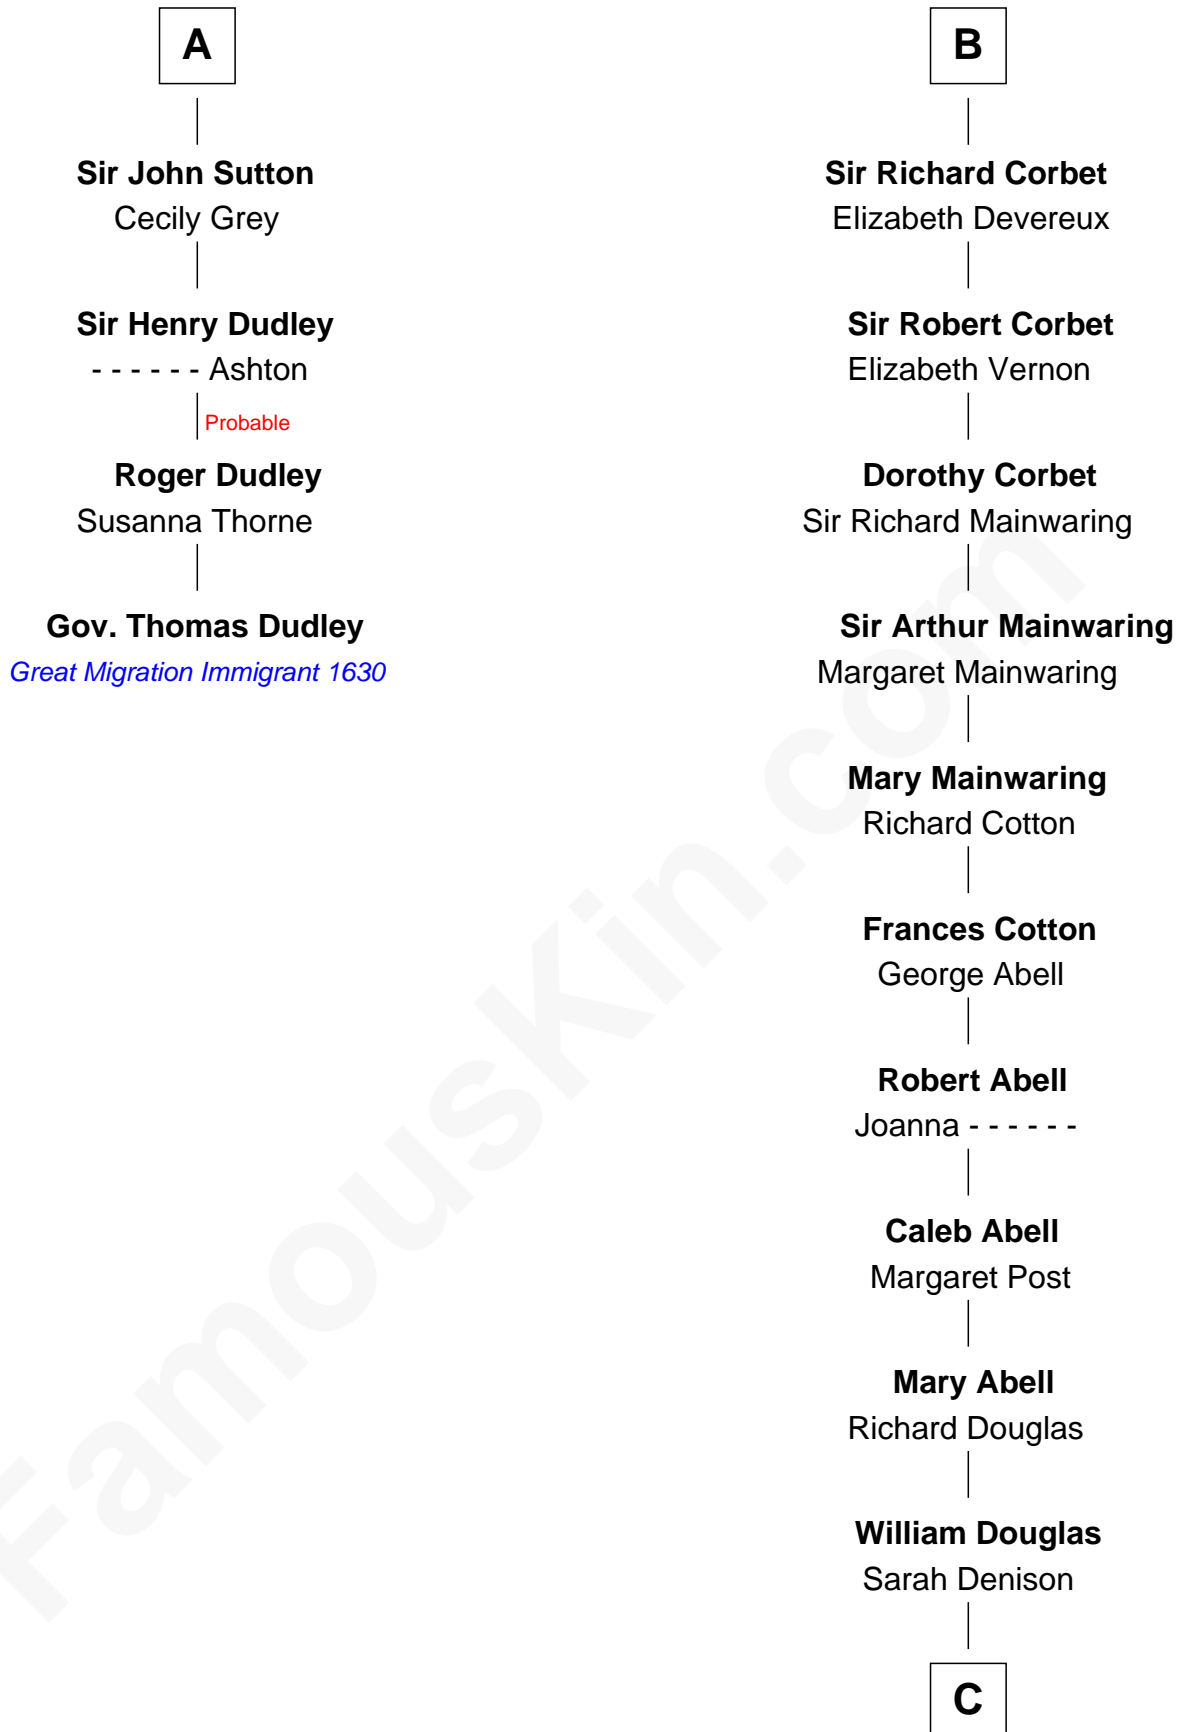

## Relationship Chart of

### Gov. Thomas Dudley

(1576 - 1653) Great Migration Immigrant 1630

10th cousin 11 times removed of

**Melvyn Douglas**  
Movie Actor

**C**

**Richard Douglas**

Lucy Way

**Erskine Douglas**