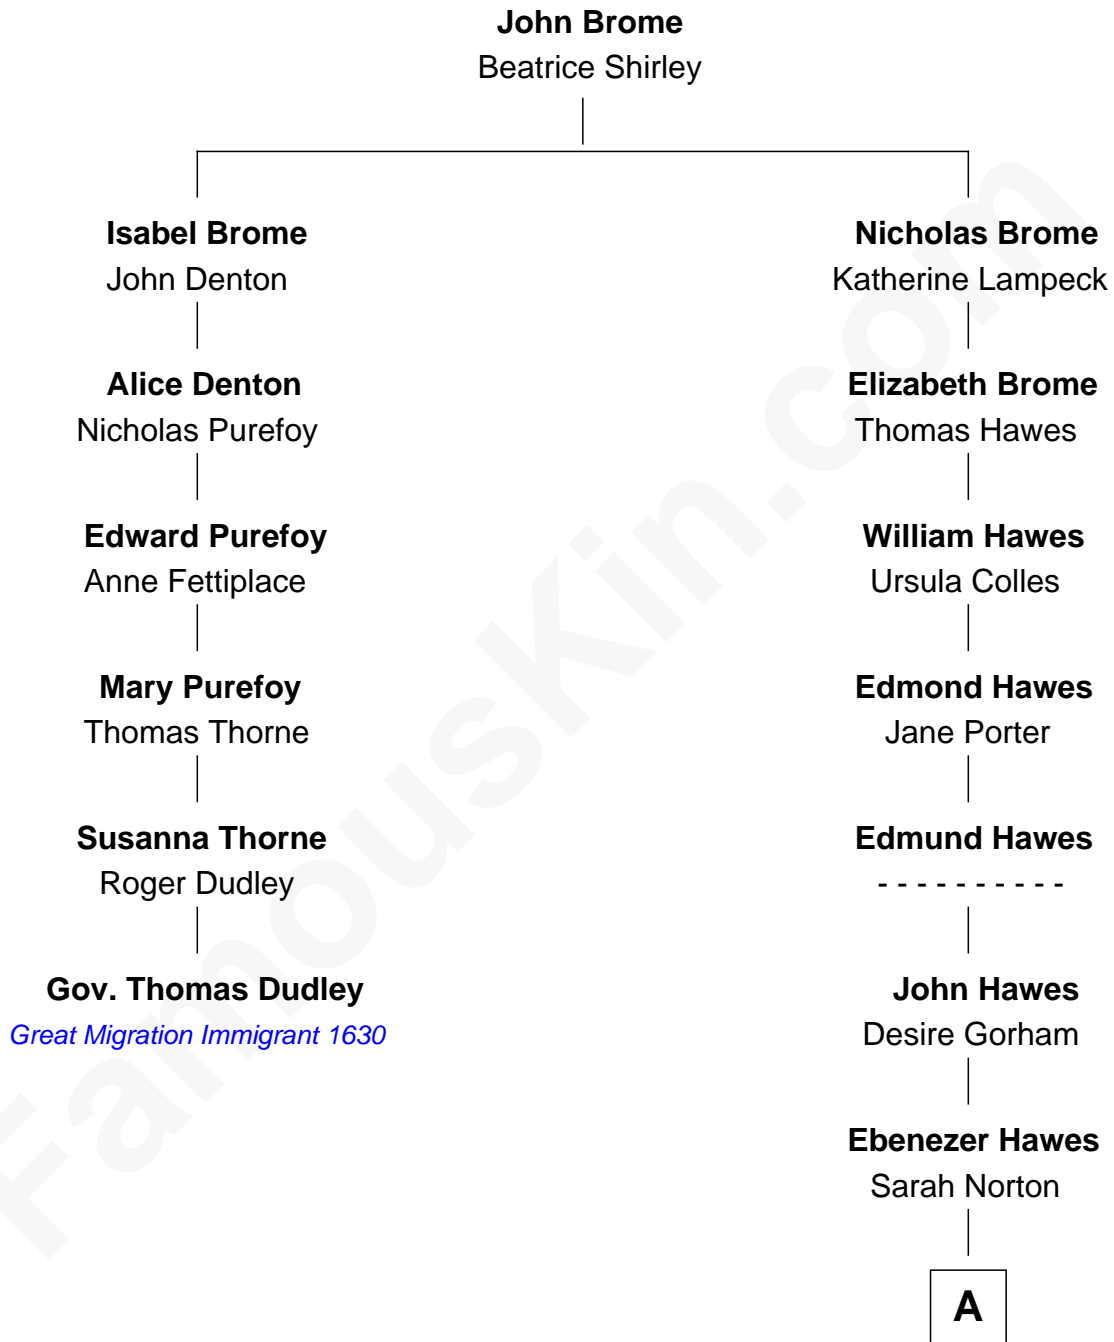

FamousKin.com

Relationship Chart of

Gov. Thomas Dudley

(1576 - 1653) Great Migration Immigrant 1630

5th cousin 10 times removed of

Sarah Palin

9th Governor of Alaska

A

Ebenezer Hawes

Sarah Hedge

Ebenezer Hawes

Temperance Taylor

Isaiah Hawes

Desire Collins

Abigail Hawes

Cornelius Norton Gower