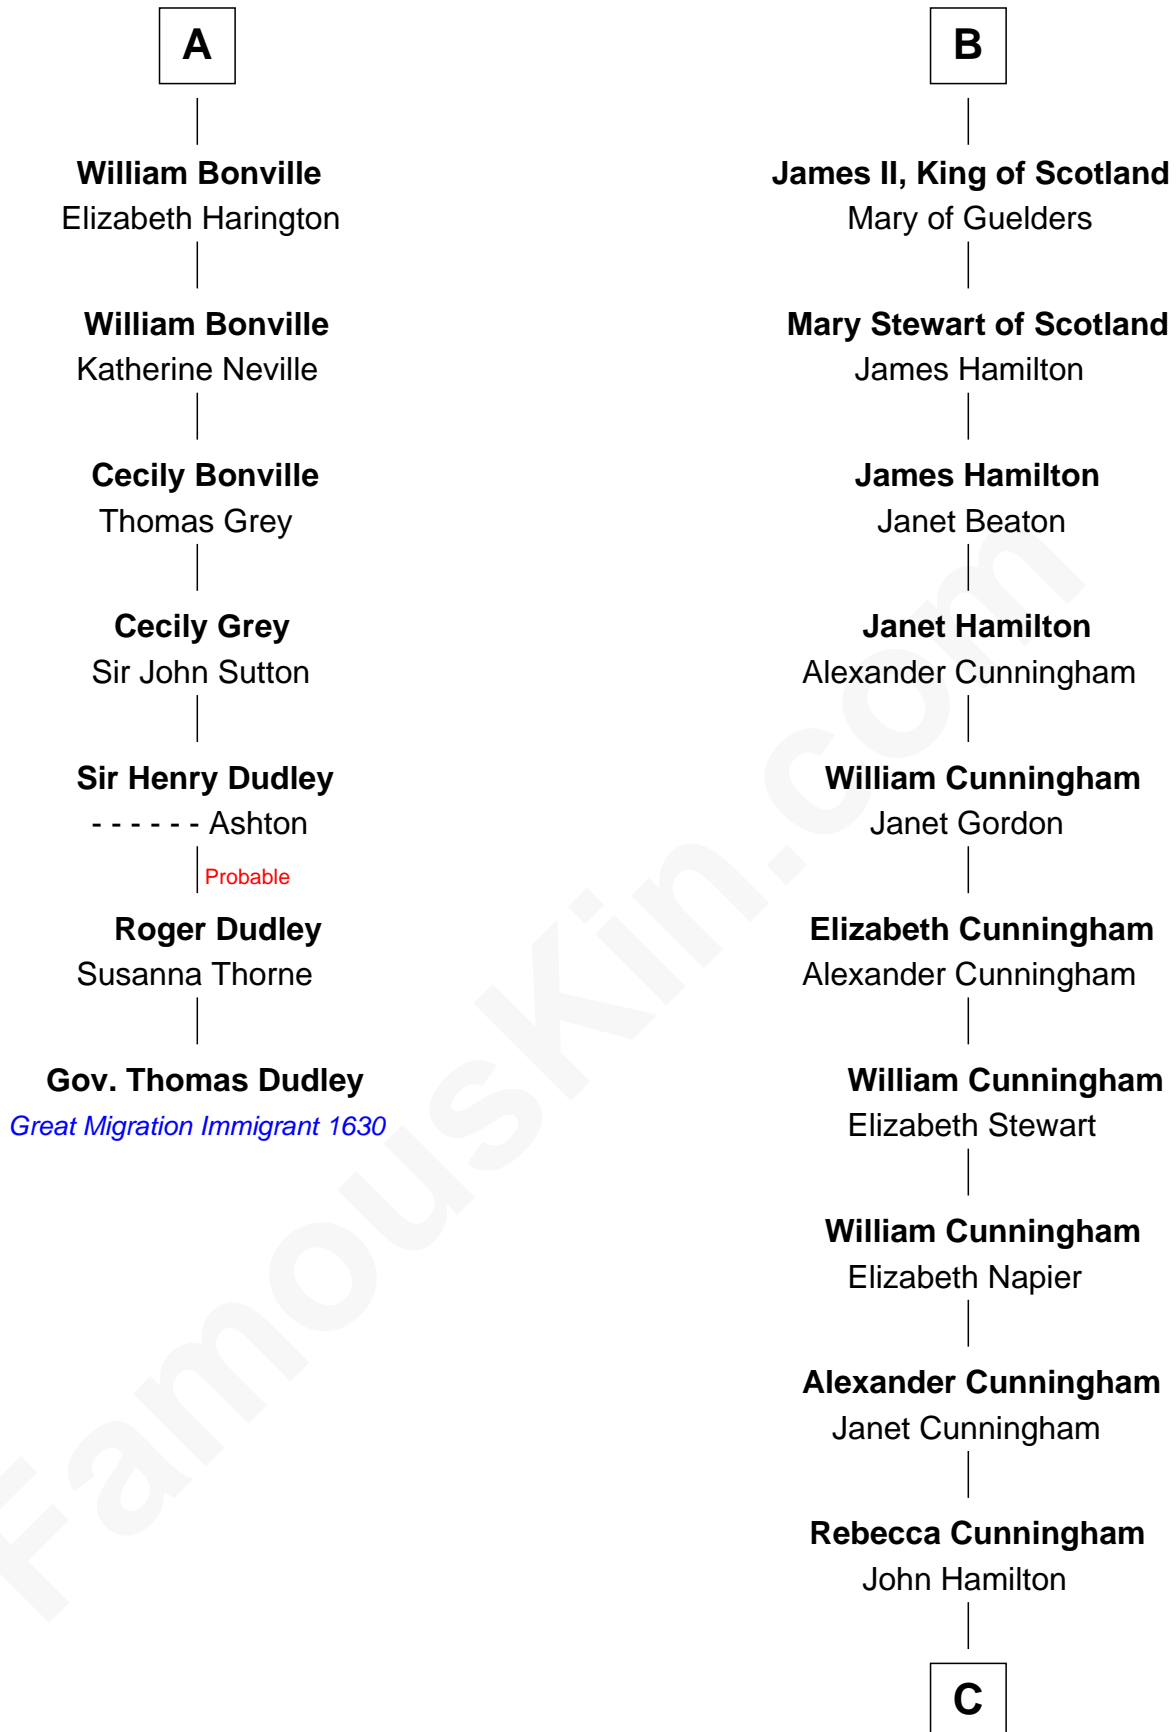

FamousKin.com

Relationship Chart of

Gov. Thomas Dudley

(1576 - 1653) Great Migration Immigrant 1630

13th cousin 6 times removed of

Alexander Hamilton

1st U.S. Secretary of the Treasury

C

Alexander Hamilton

Elizabeth Pollock

James A. Hamilton

Rachel Fawcett

Alexander Hamilton

1st U.S. Secretary of the Treasury

FamousKin.com