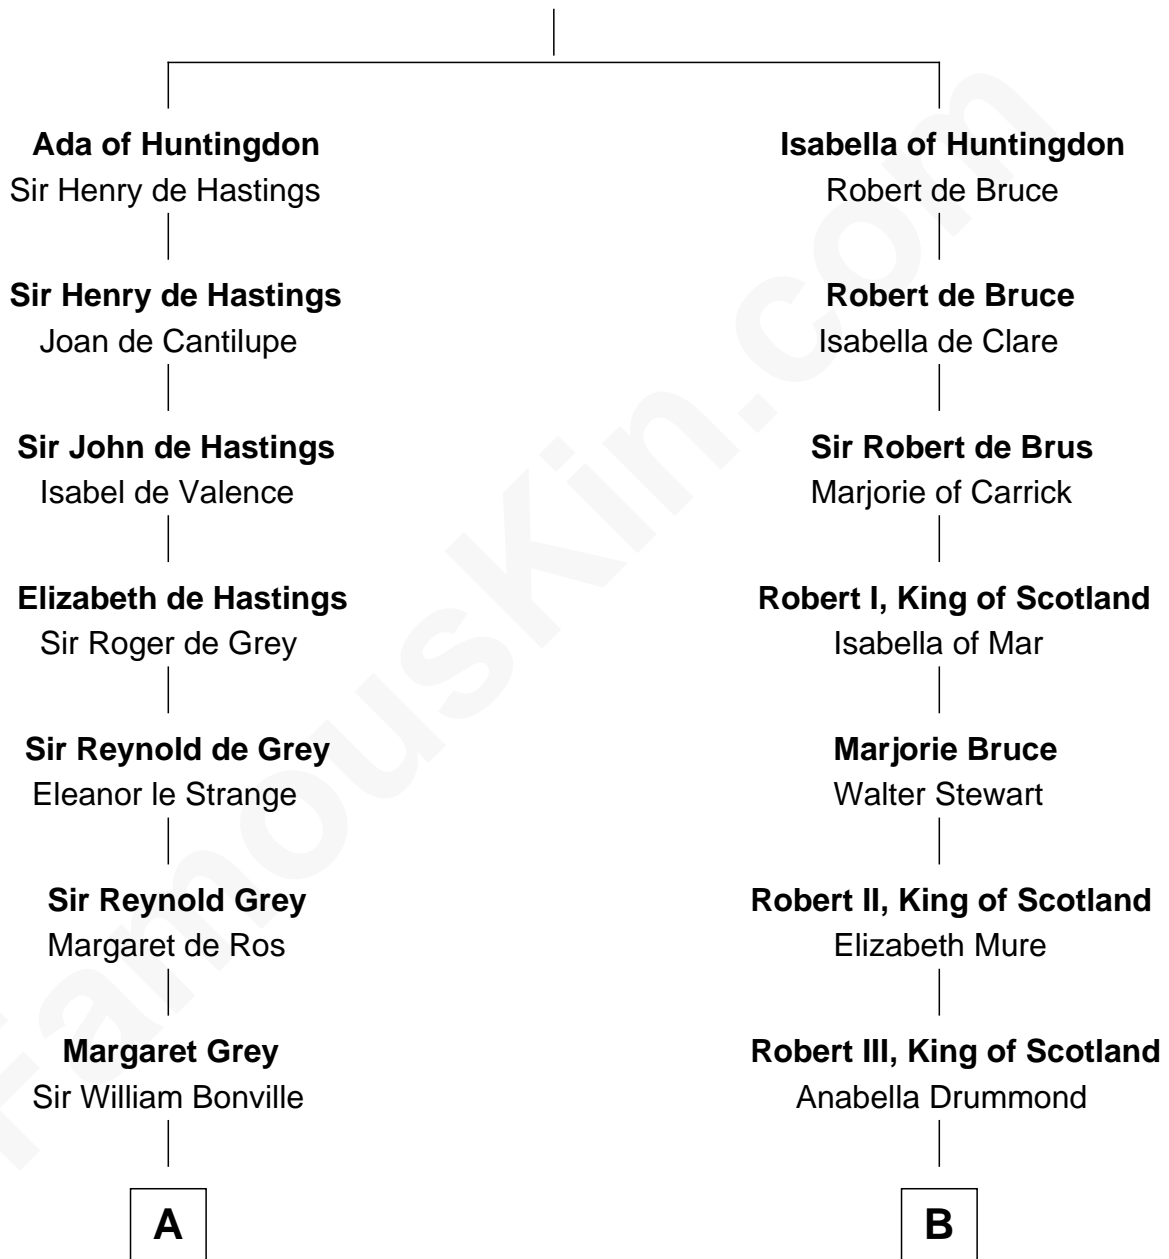

FamousKin.com

Relationship Chart of

Gov. Thomas Dudley

(1576 - 1653) Great Migration Immigrant 1630

13th cousin 7 times removed of

Alexander Hamilton

1st U.S. Secretary of the Treasury

David of Huntingdon

Maud of Chester

C

Rebecca Cunningham

John Hamilton

Alexander Hamilton

Elizabeth Pollock

James A. Hamilton

Rachel Fawcett