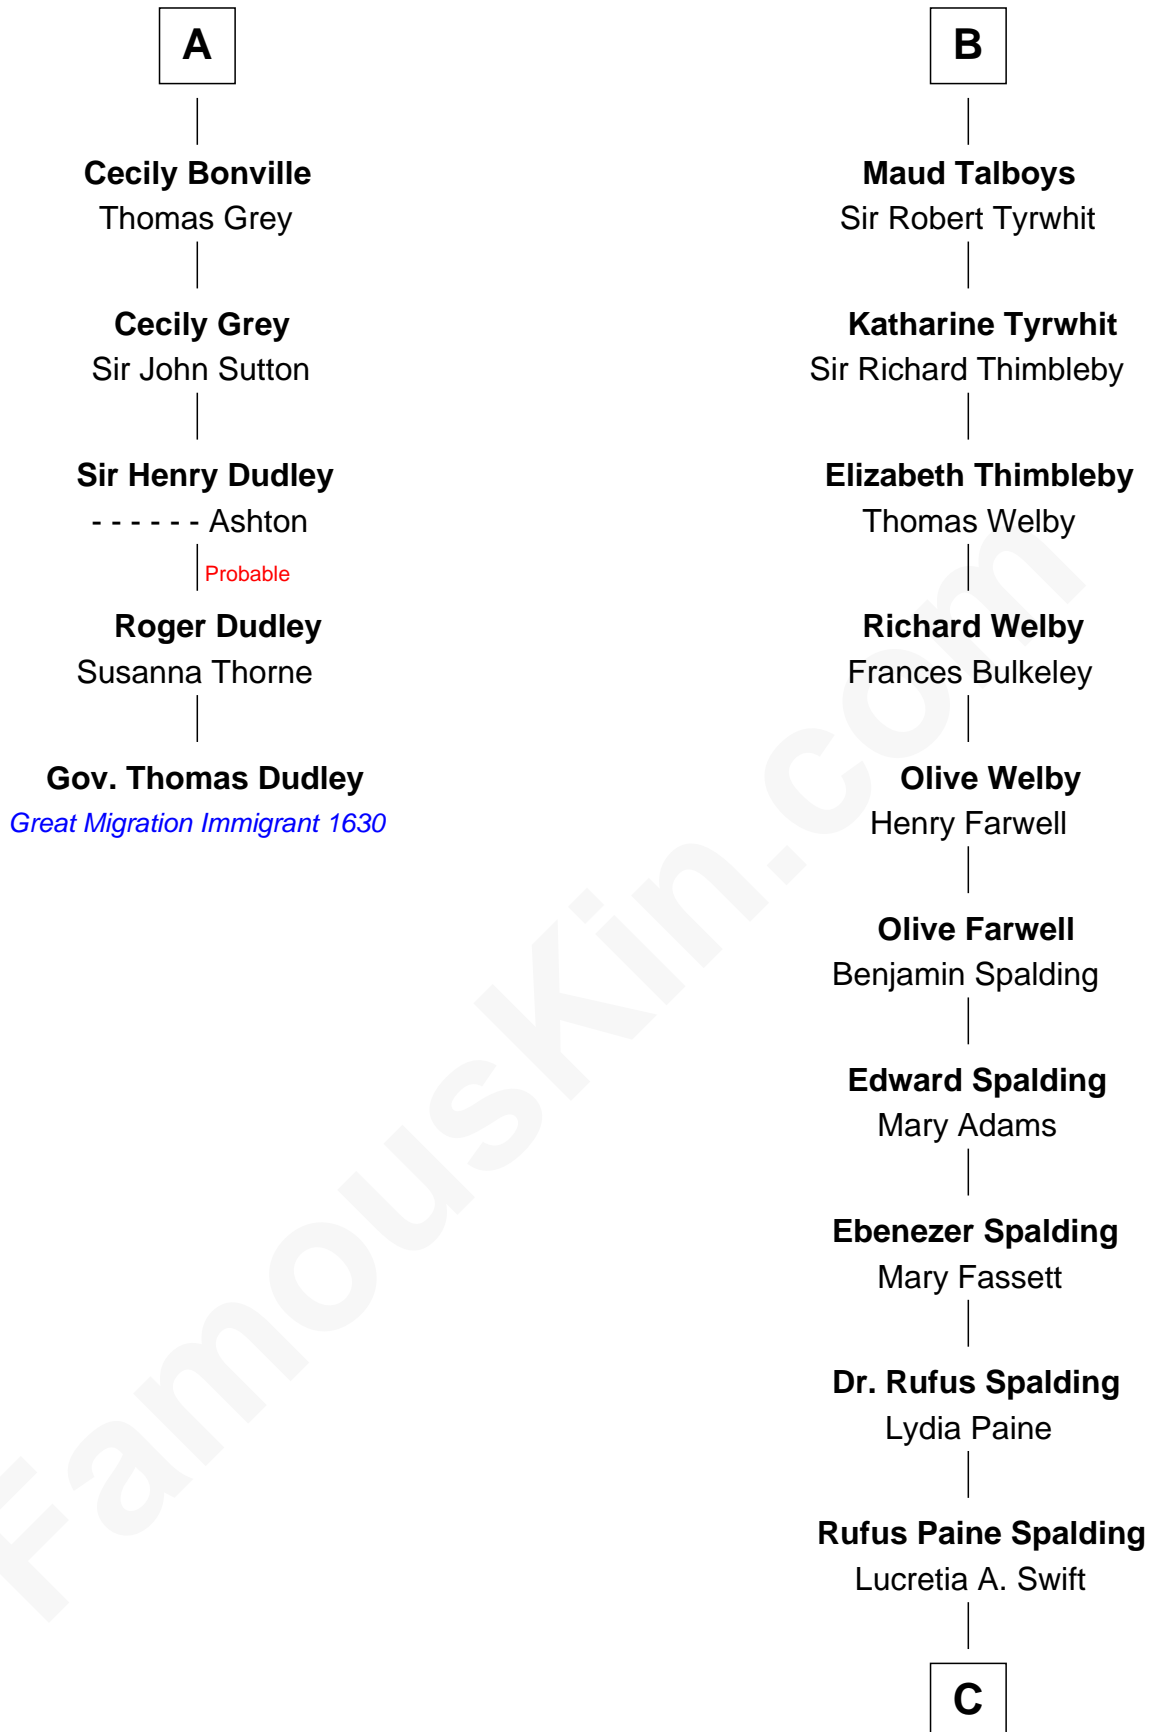

## Relationship Chart of

### Gov. Thomas Dudley

(1576 - 1653) Great Migration Immigrant 1630

11th cousin 7 times removed of

### William Rufus Day

36th U.S. Secretary of State

**Sir Robert de Ros**

Isabel de Aubeney

**C**

Emily Swift Spalding

Luther Day

**William Rufus Day**

*36th U.S. Secretary of State*

FamousKin.com