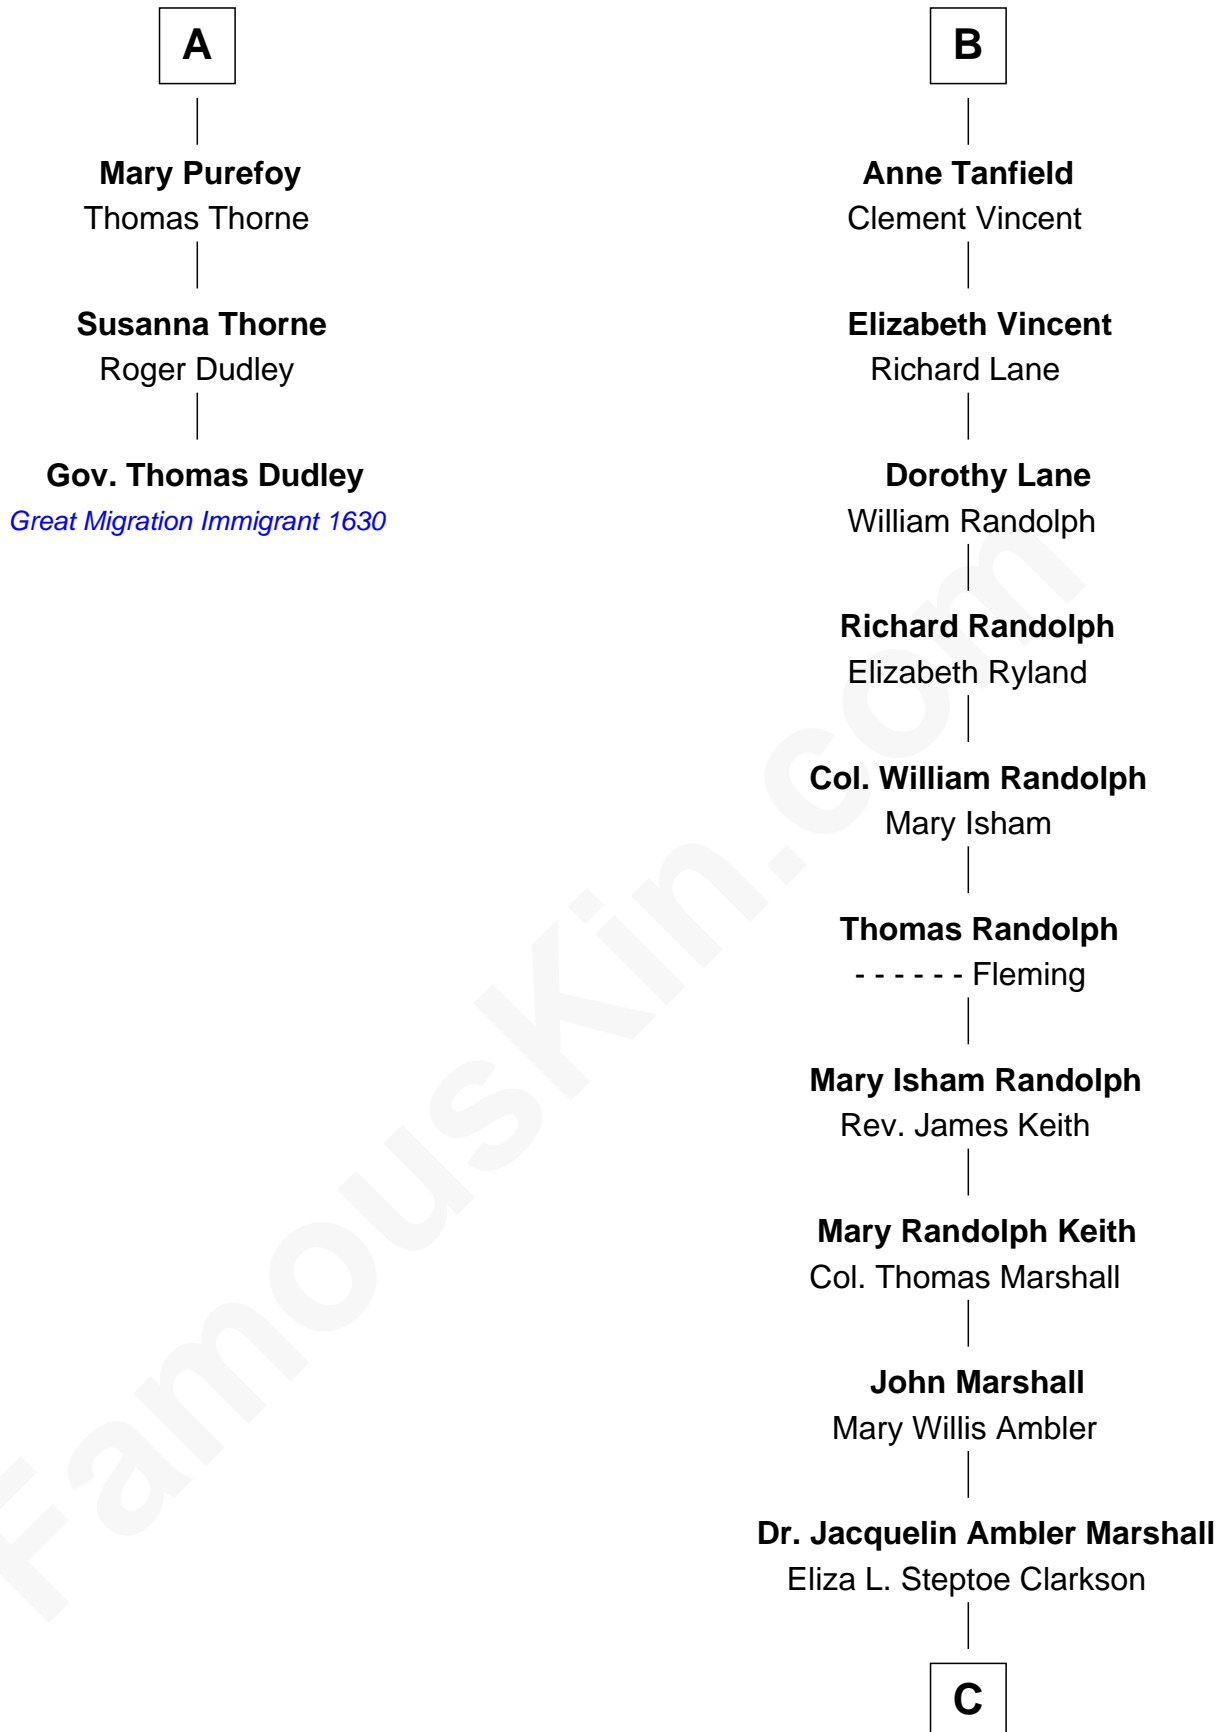

**FamousKin.com**  
**Relationship Chart of**  
**Gov. Thomas Dudley**

(1576 - 1653) *Great Migration Immigrant 1630*

9th cousin 12 times removed of

**Mary Chapin Carpenter**  
*Singer and Songwriter*

**Sir John Howard**  
 Alice de Bois

**Joan Howard**  
 Sir Peter de Brewes

**Beatrice Brewes**  
 Sir Hugh Shirley

**Sir Ralph Shirley**  
 Joan Basset

**Beatrice Shirley**  
 John Brome

**Isabel Brome**  
 John Denton

**Alice Denton**  
 Nicholas Purefoy

**Edward Purefoy**  
 Anne Fettiplace

**A**

**Sir Robert Howard**  
 Margaret de Scales

**Sir John Howard**  
 Alice Tendring

**Sir Robert Howard**  
 Margaret Mowbray

**Katherine Howard**  
 Sir Edward Neville

**Catherine Neville**  
 Robert Tanfield

**William Tanfield**  
 Elizabeth Stavely

**Frances Tanfield**  
 Bridget Cave

**B**

**C**

**Eliza Marshall**

Harrison Robertson

**Harrison Robertson**