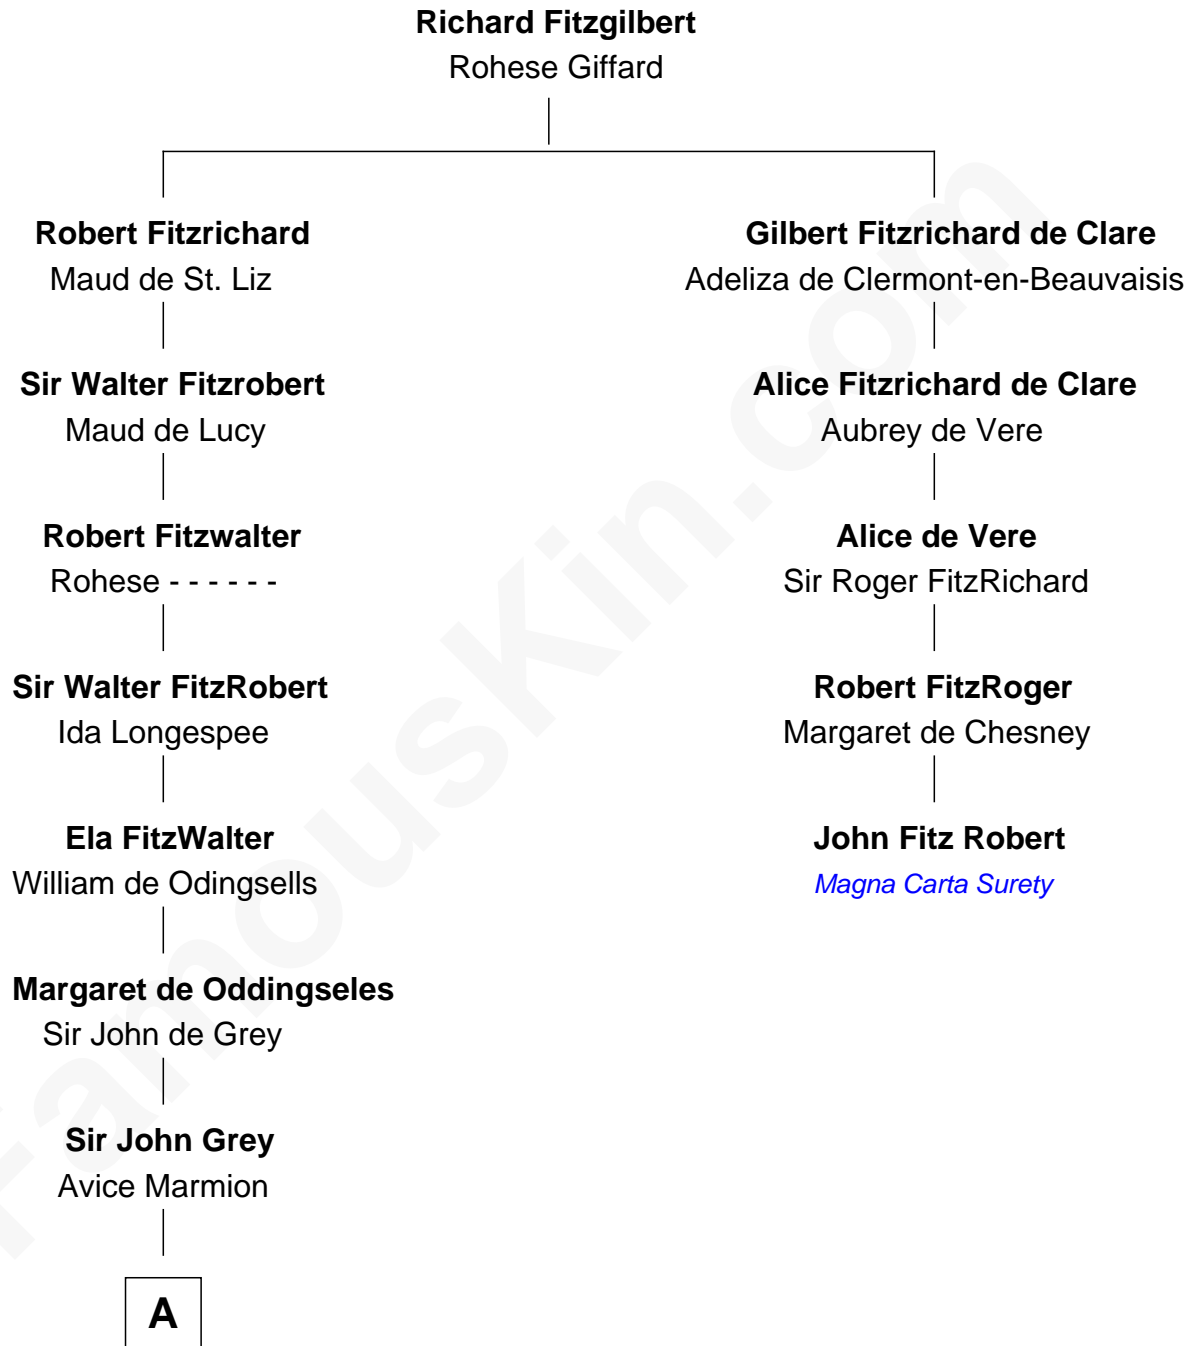

FamousKin.com

Relationship Chart of

Gov. Thomas Dudley

(1576 - 1653) Great Migration Immigrant 1630

4th cousin 11 times removed of

John Fitz Robert
Magna Carta Surety

A

—
Maud Grey

Sir Thomas Harcourt

—
Sir Thomas Harcourt

Jane Fraunceys

—
Sir Richard Harcourt

Edith St. Clair

—
Alice Harcourt

William Bessiles

—
Elizabeth Bessiles

Richard Fettiplace

—
Anne Fettiplace

Edward Purefoy

—
Mary Purefoy

Thomas Thorne

—
Susanna Thorne

Roger Dudley

—
Gov. Thomas Dudley

Great Migration Immigrant 1630