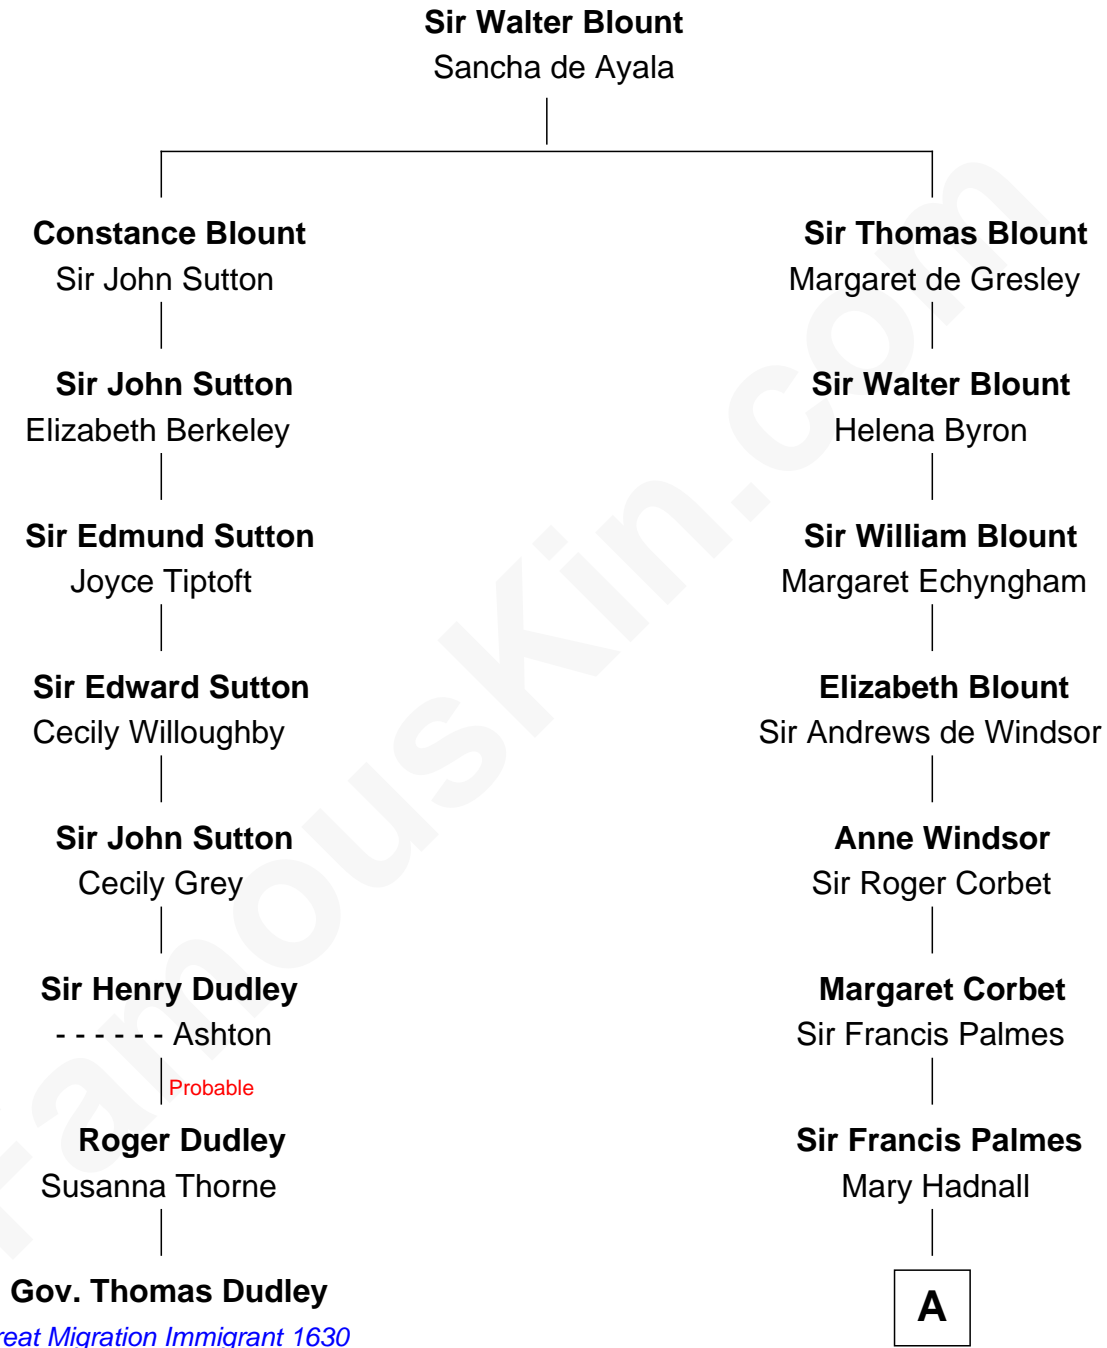

FamousKin.com

Relationship Chart of

Gov. Thomas Dudley

(1576 - 1653) Great Migration Immigrant 1630

7th cousin 7 times removed of

James Russell Lowell
American "Fireside" Poet

A

Andrew Palmes