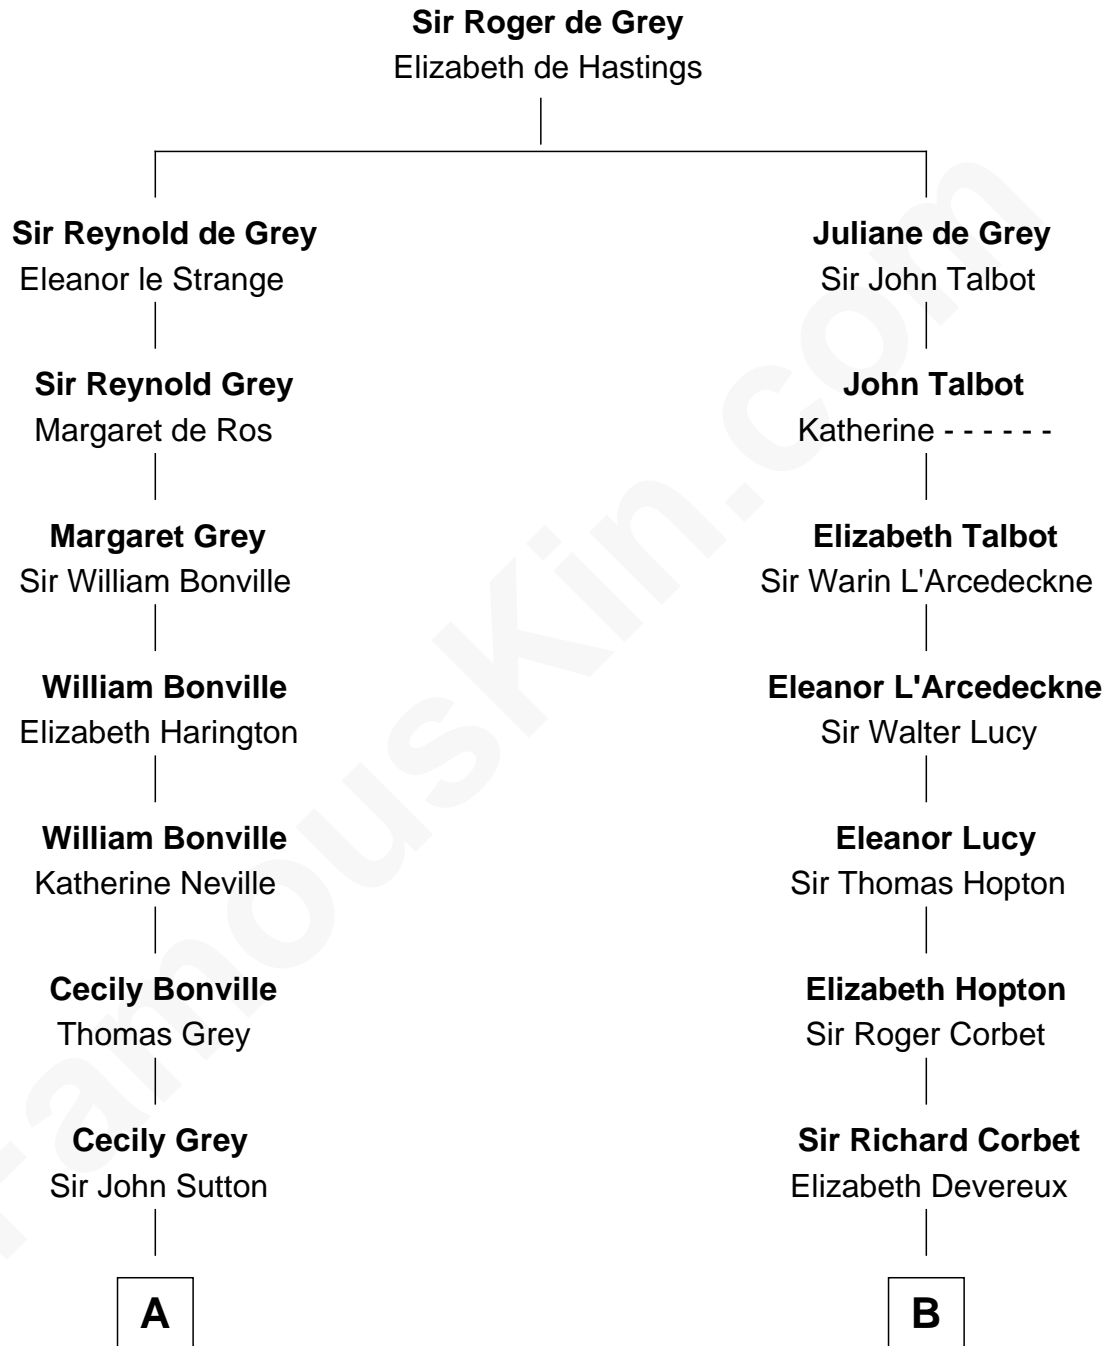

FamousKin.com

Relationship Chart of

Gov. Thomas Dudley

(1576 - 1653) Great Migration Immigrant 1630

9th cousin 9 times removed of

James Russell Lowell

American "Fireside" Poet

C