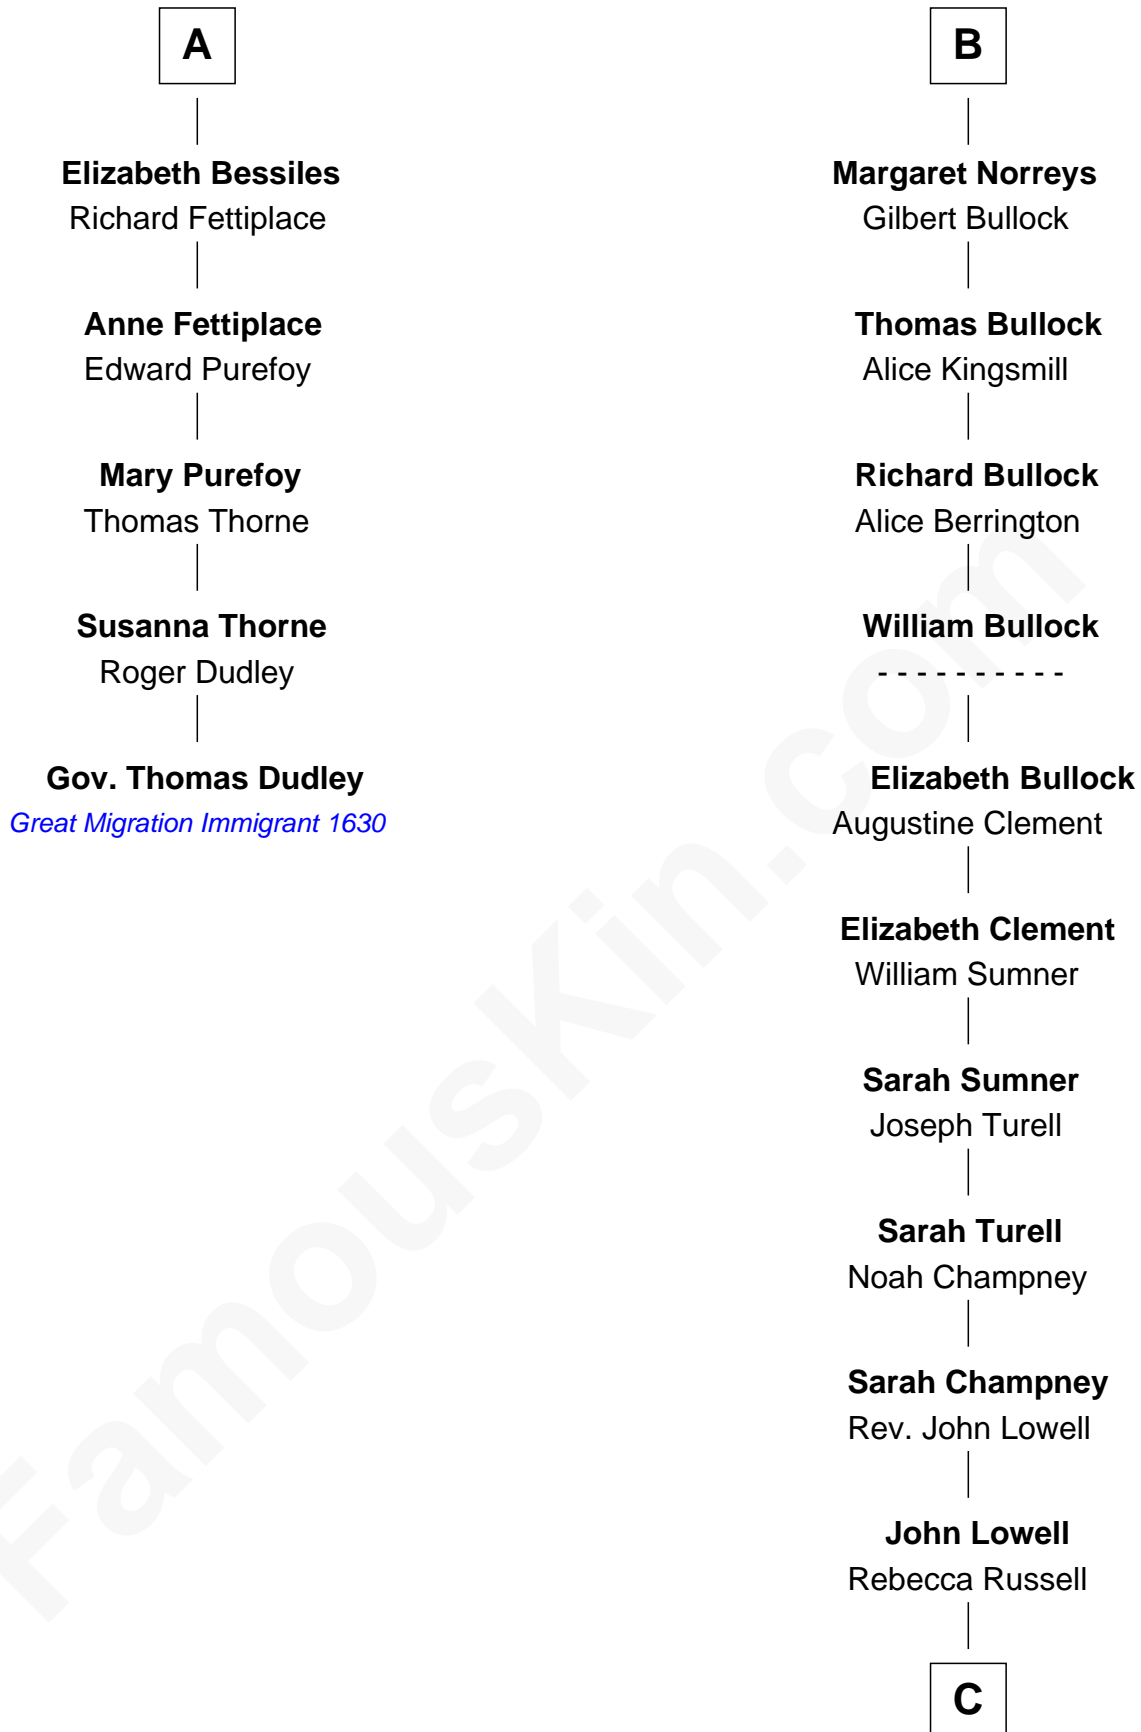

FamousKin.com

Relationship Chart of

Gov. Thomas Dudley

(1576 - 1653) Great Migration Immigrant 1630

11th cousin 7 times removed of

James Russell Lowell
American "Fireside" Poet

Sir Walter FitzRobert

Ida Longespee