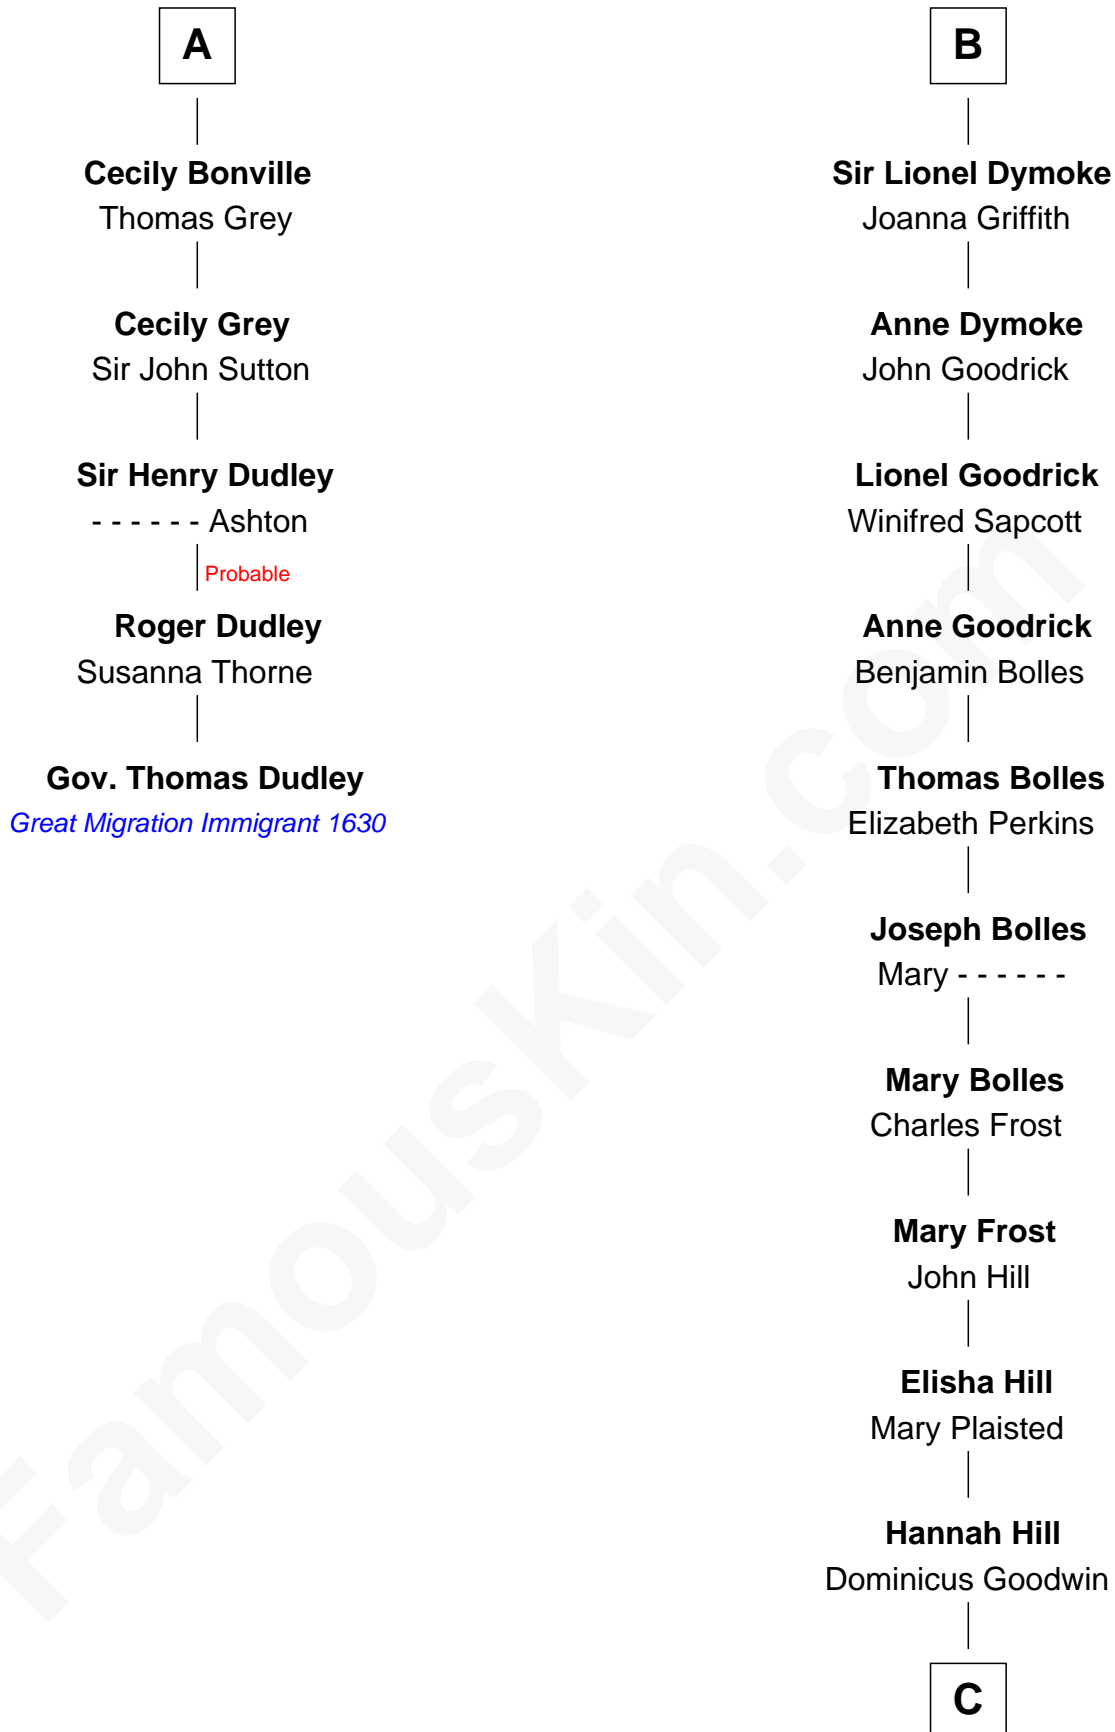

FamousKin.com

Relationship Chart of

Gov. Thomas Dudley

(1576 - 1653) Great Migration Immigrant 1630

11th cousin 7 times removed of

Ichabod Goodwin

27th Governor of New Hampshire

Sir Robert de Ros

Isabel de Aubeney

C

Samuel Goodwin
Anna Thompson Gerrish

Ichabod Goodwin
27th Governor of New Hampshire

FamousKin.com