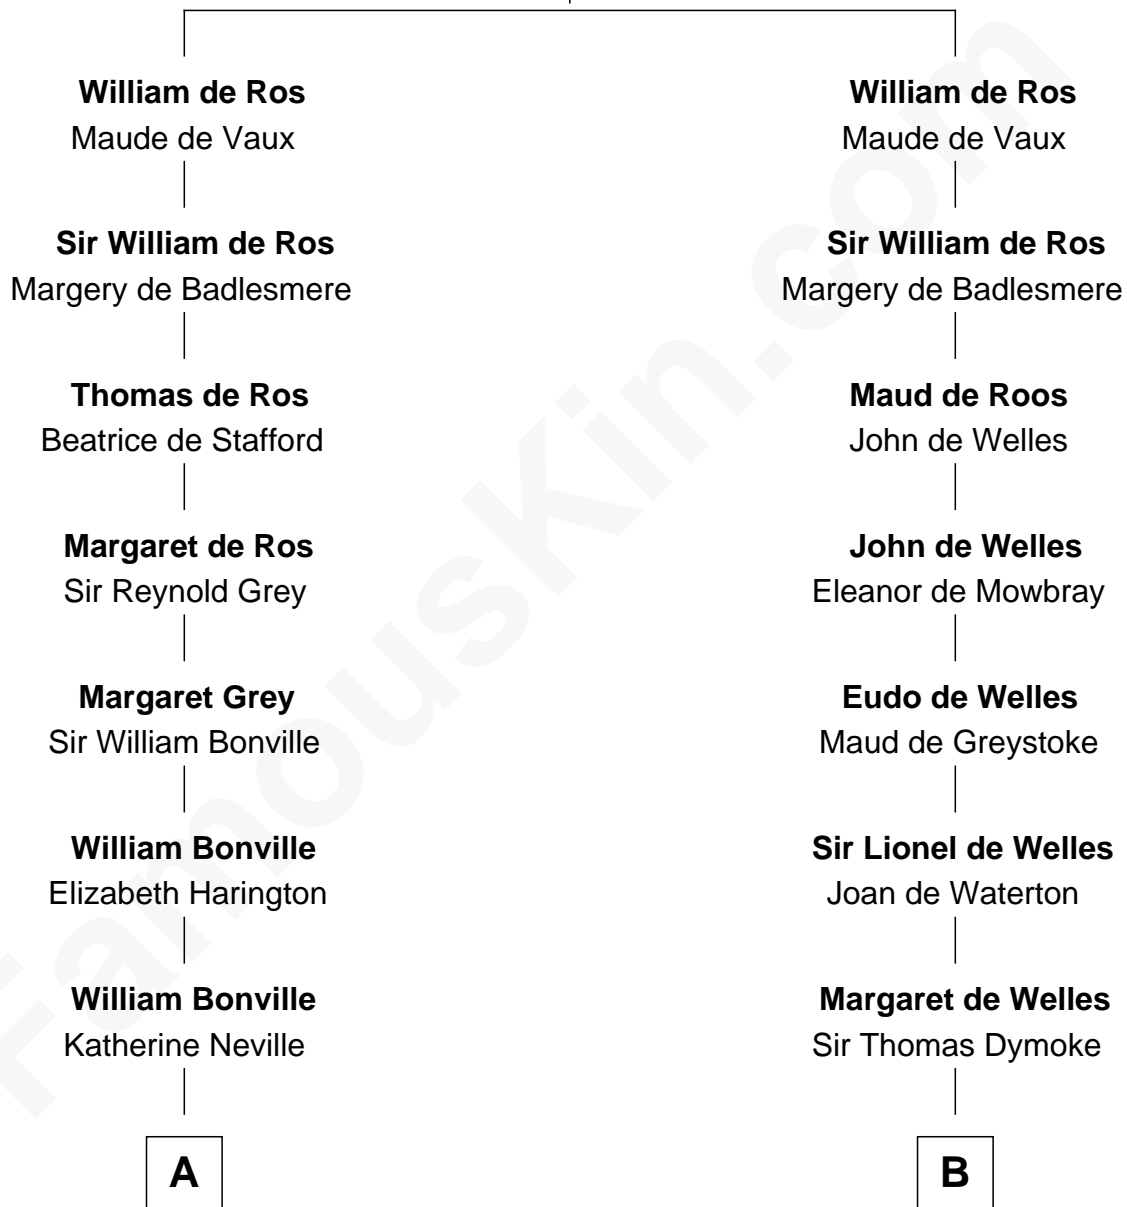

FamousKin.com

Relationship Chart of

Gov. Thomas Dudley

(1576 - 1653) Great Migration Immigrant 1630

11th cousin 7 times removed of

Ichabod Goodwin

27th Governor of New Hampshire

Sir Robert de Ros

Isabel de Aubeney

C

Samuel Goodwin
Anna Thompson Gerrish

Ichabod Goodwin
27th Governor of New Hampshire

FamousKin.com