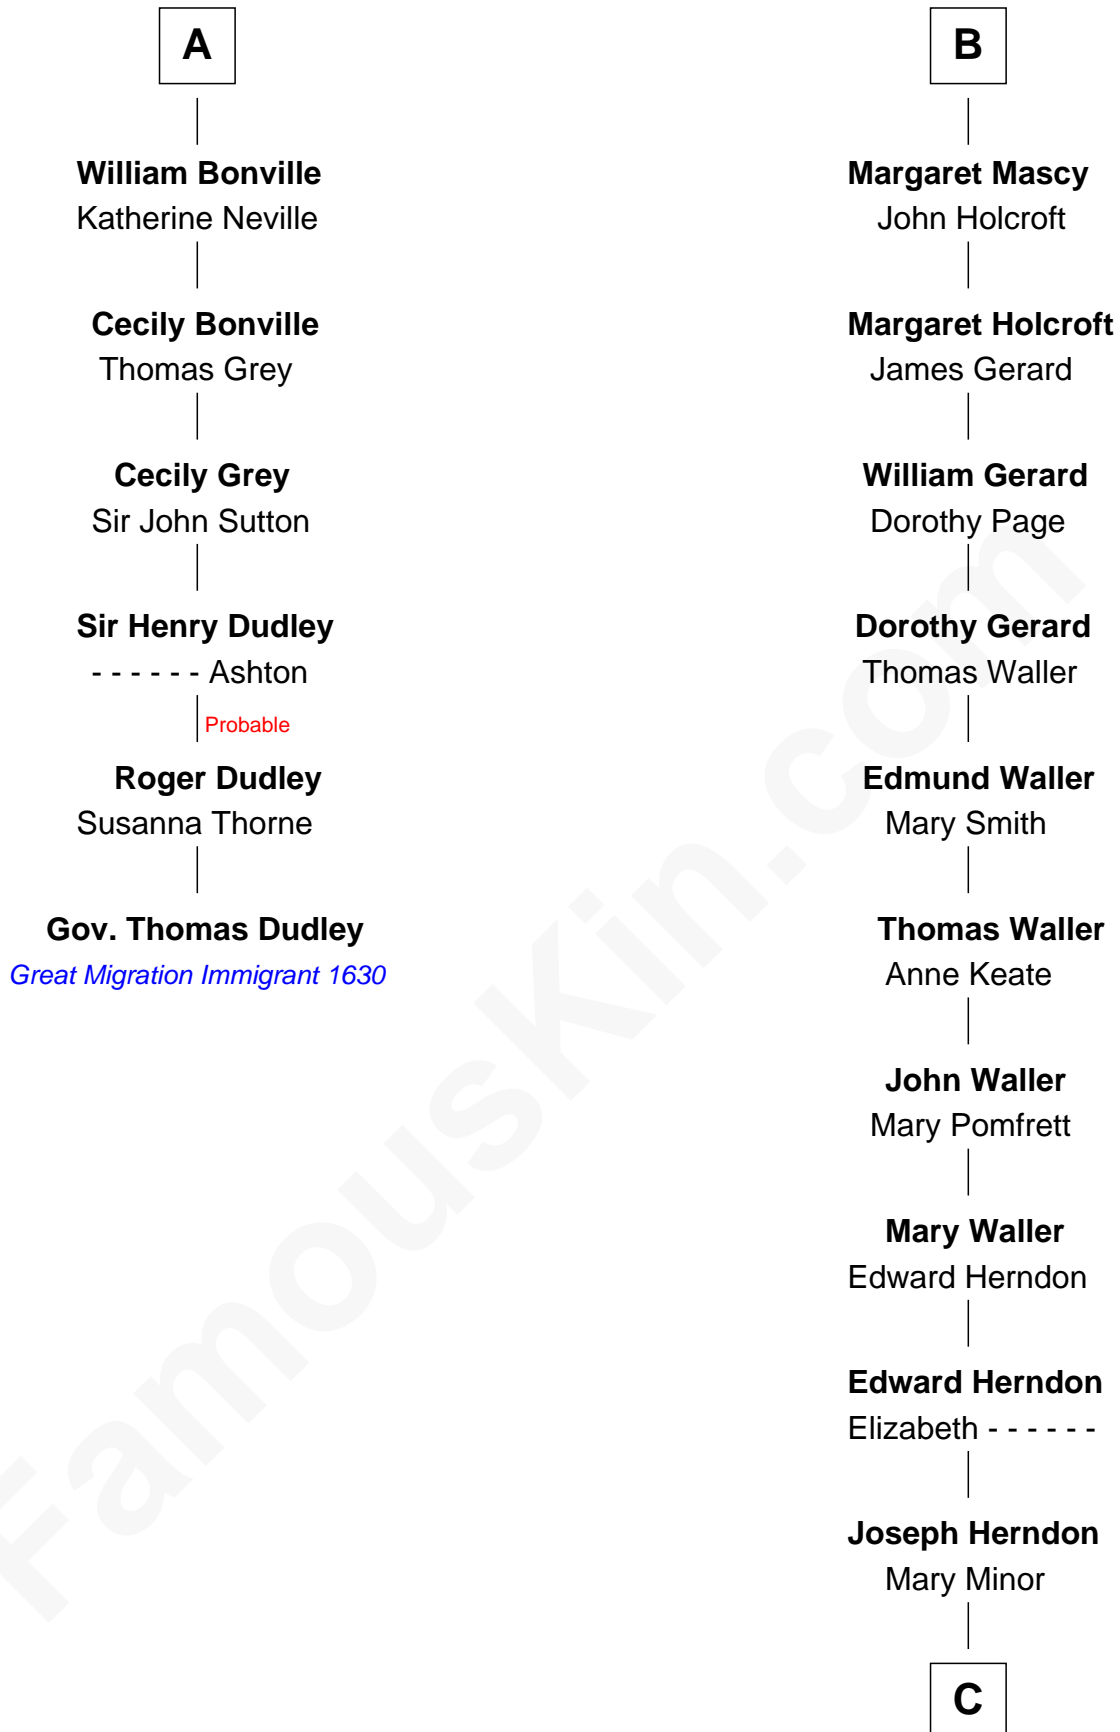

FamousKin.com

Relationship Chart of

Gov. Thomas Dudley

(1576 - 1653) Great Migration Immigrant 1630

12th cousin 6 times removed of

Capt. William Lewis Herndon

Captain of the ill fated S.S. Central America

C

Dabney Herndon

Elizabeth Hull

Capt. William Lewis Herndon

Captain of the S.S. Central America

FamousKin.com