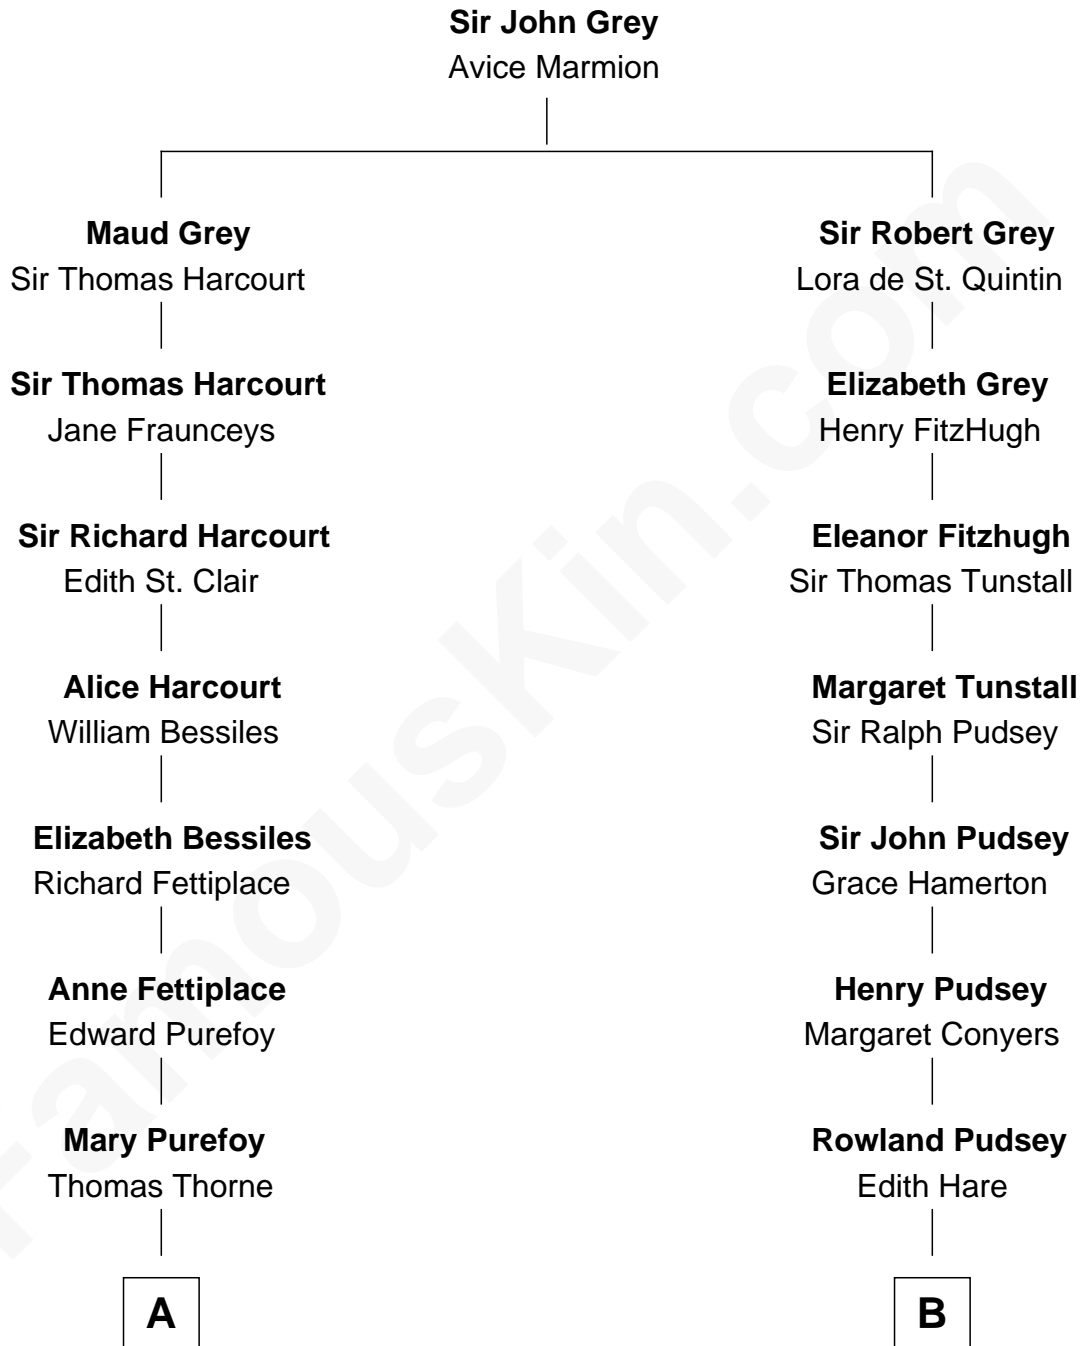

## Relationship Chart of

### Gov. Thomas Dudley

(1576 - 1653) Great Migration Immigrant 1630

8th cousin 7 times removed of

### Richard Henry Lee

Signer of the Declaration of Independence

**A**

**Susanna Thorne**

Roger Dudley

**Gov. Thomas Dudley**

*Great Migration Immigrant 1630*

**B**