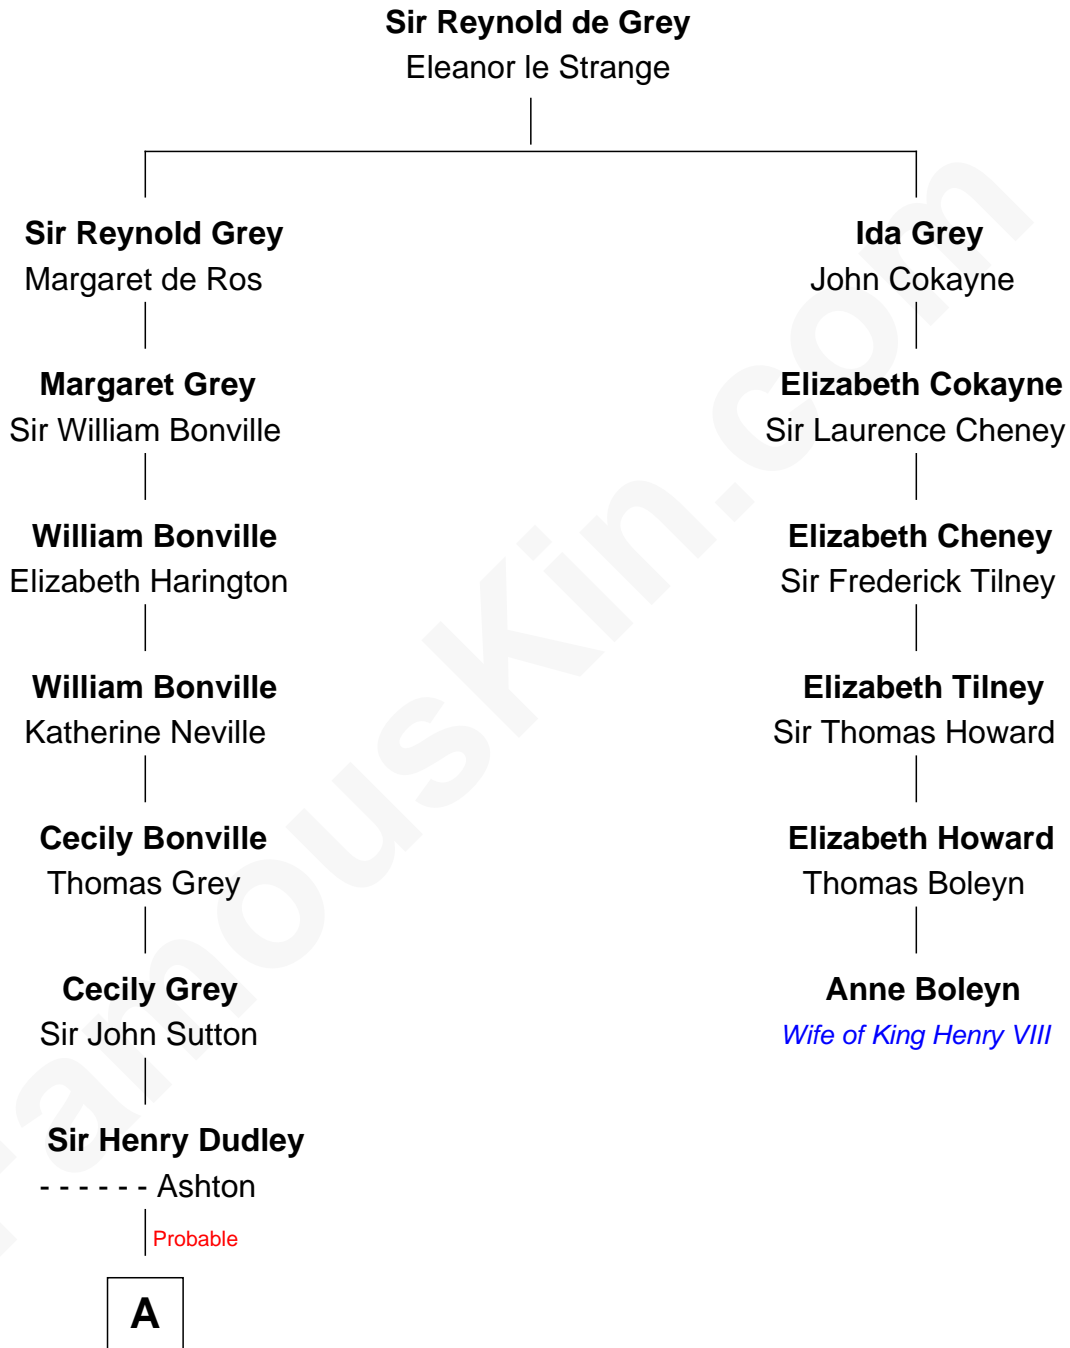

FamousKin.com

Relationship Chart of

Gov. Thomas Dudley

(1576 - 1653) Great Migration Immigrant 1630

5th cousin 3 times removed of

Anne Boleyn

2nd Wife of King Henry VIII

A

—
Roger Dudley
Susanna Thorne

—
Gov. Thomas Dudley
Great Migration Immigrant 1630

FamousKin.com