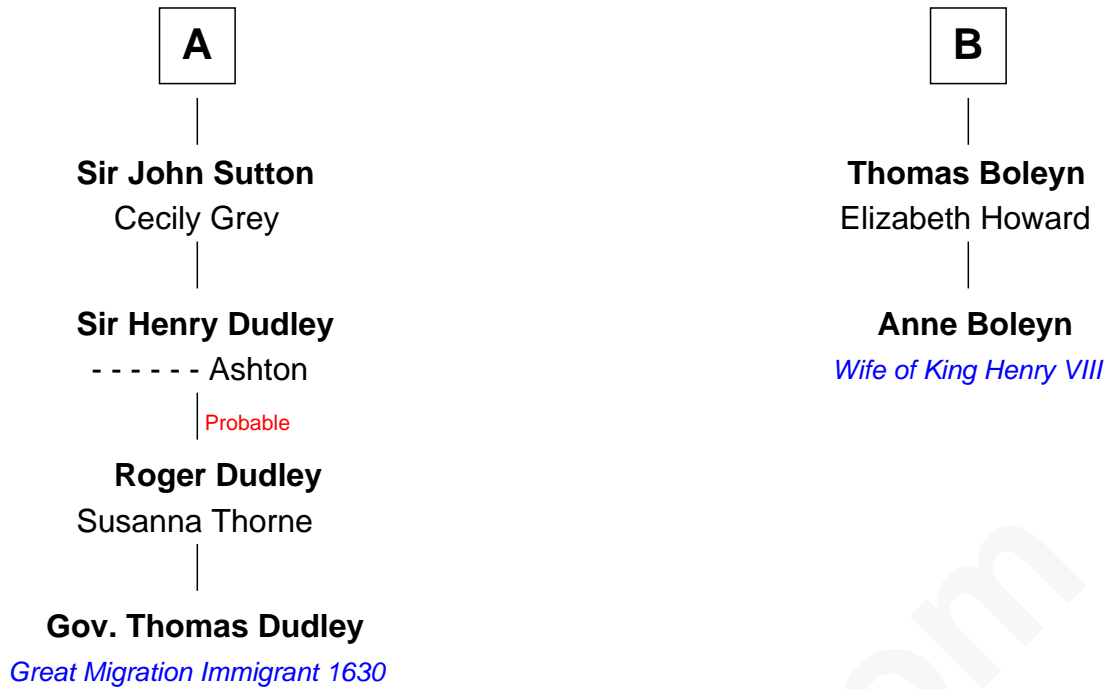

## Relationship Chart of

### Gov. Thomas Dudley

(1576 - 1653) Great Migration Immigrant 1630

8th cousin 2 times removed of

**Anne Boleyn**

2nd Wife of King Henry VIII

FamousKin.com