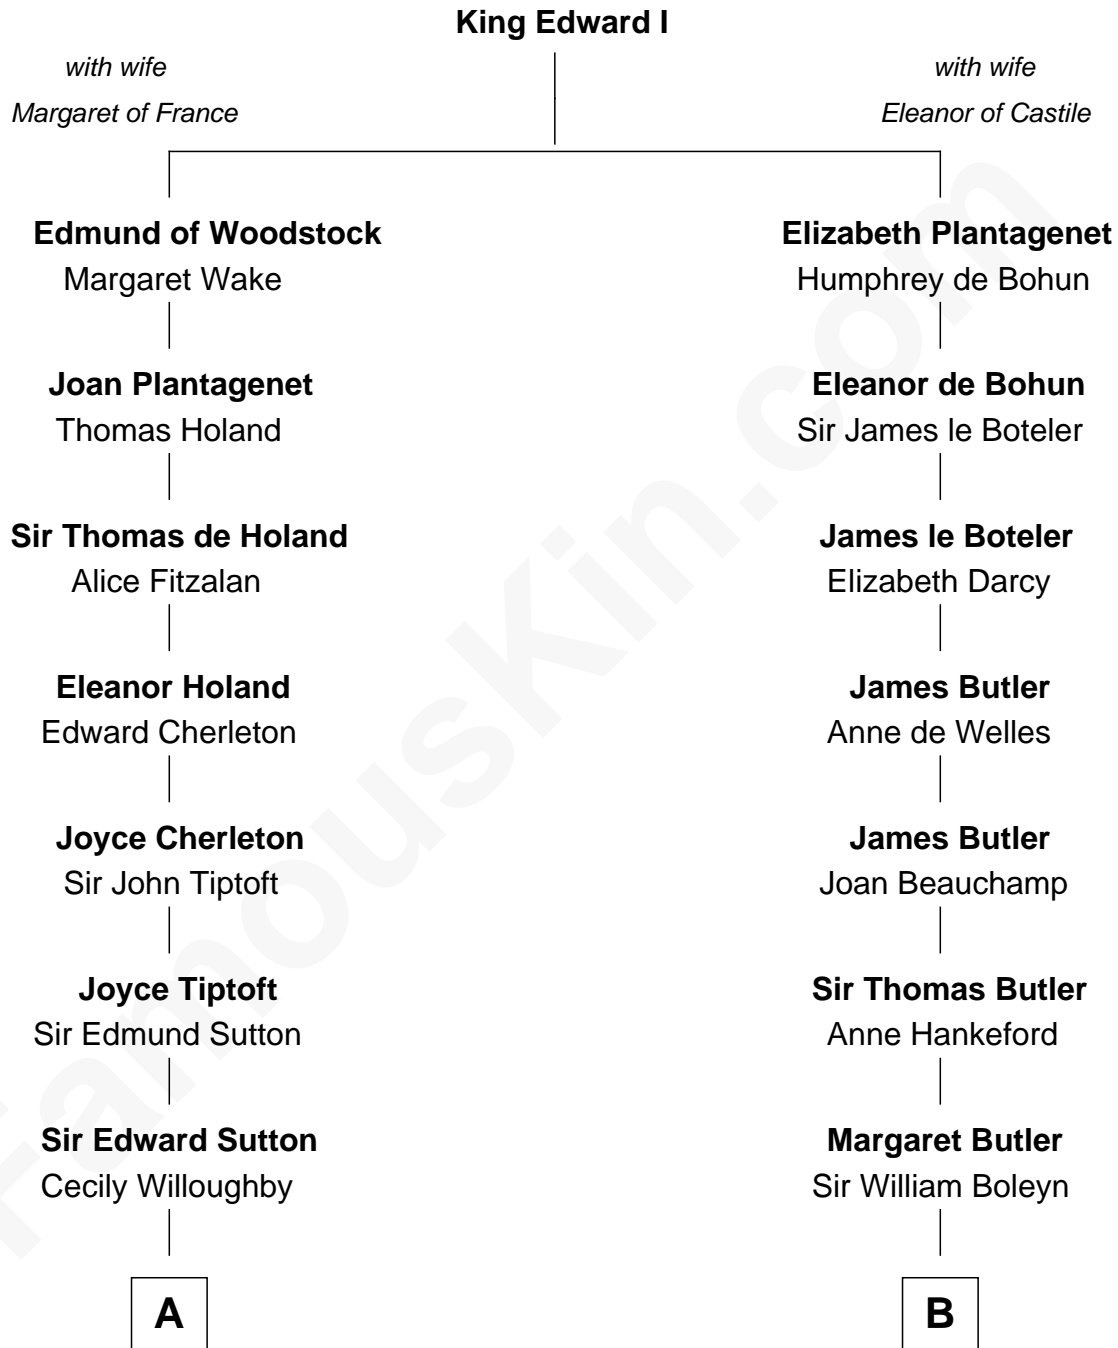

## Relationship Chart of

### Gov. Thomas Dudley

(1576 - 1653) Great Migration Immigrant 1630

8th cousin 2 times removed of

**Anne Boleyn**

2nd Wife of King Henry VIII

FamousKin.com