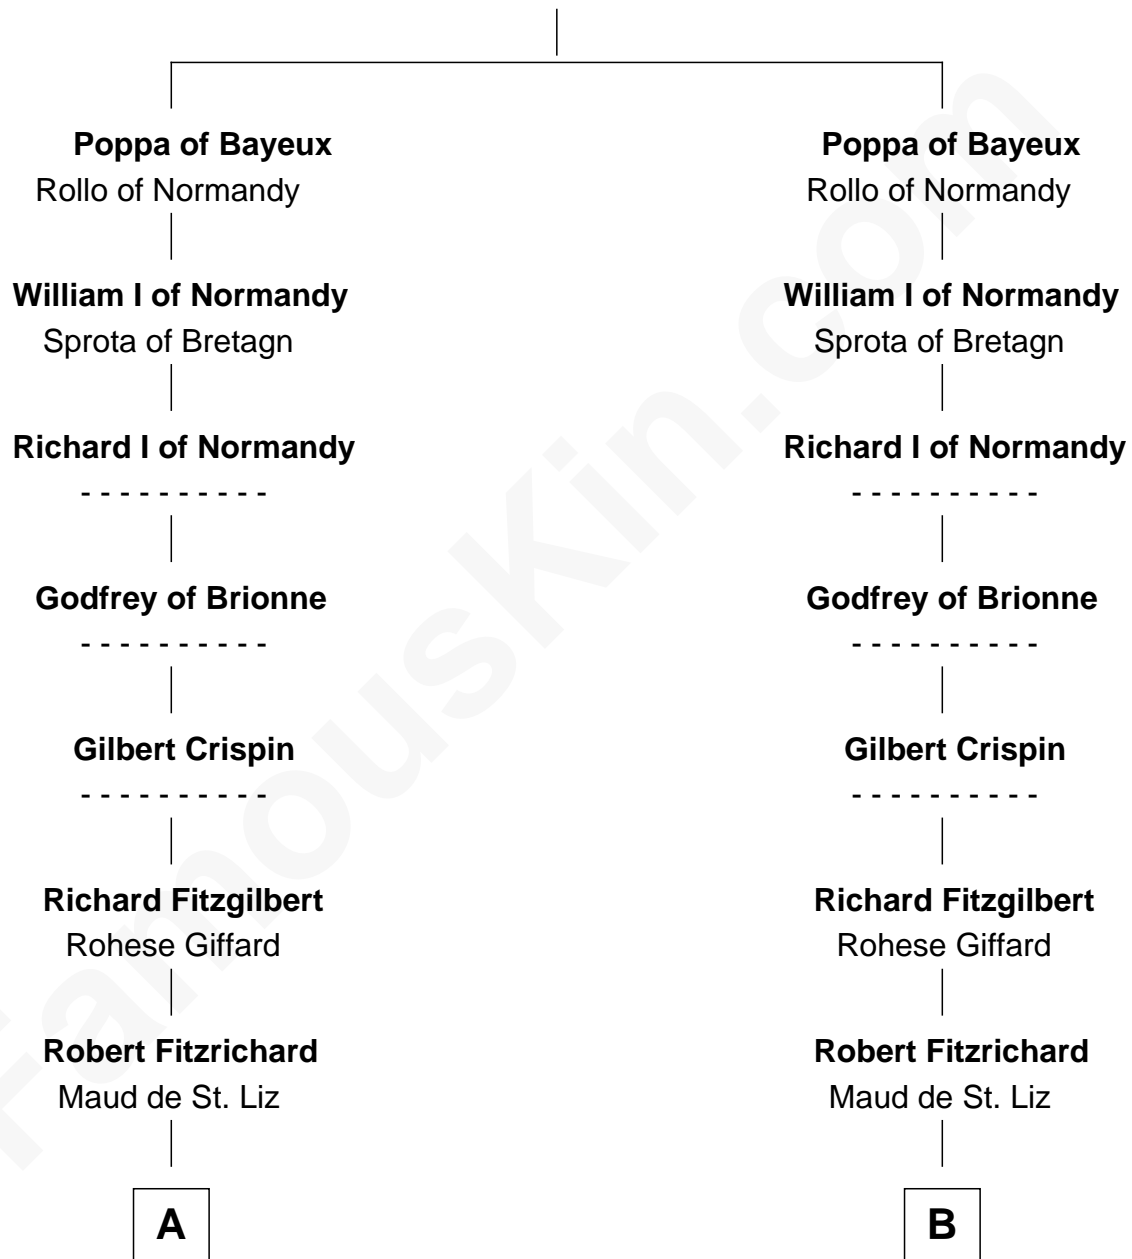

FamousKin.com

Relationship Chart of

Gov. Thomas Dudley

(1576 - 1653) Great Migration Immigrant 1630

19th cousin 2 times removed of

Anne Boleyn

2nd Wife of King Henry VIII

Berengar of Bayeux

C

Elizabeth Bessiles

Richard Fettiplace

Anne Fettiplace

Edward Purefoy

Mary Purefoy

Thomas Thorne

Susanna Thorne

Roger Dudley

Gov. Thomas Dudley

Great Migration Immigrant 1630

D

Margaret Butler

Sir William Boleyn

Thomas Boleyn

Elizabeth Howard