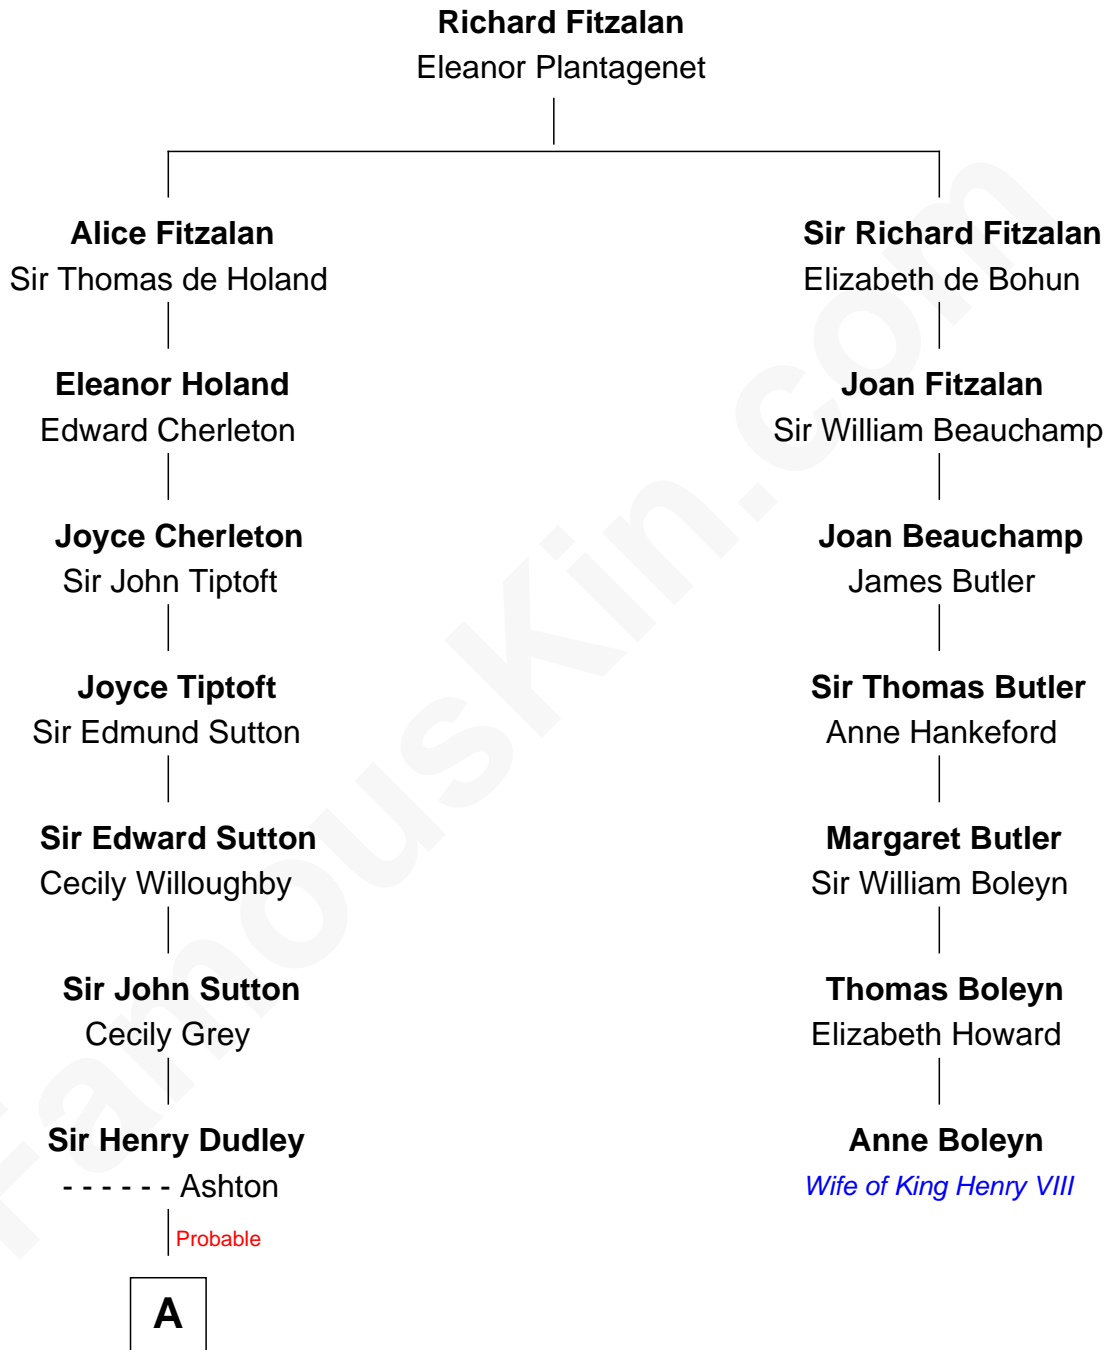

## Relationship Chart of

### Gov. Thomas Dudley

(1576 - 1653) Great Migration Immigrant 1630

6th cousin 2 times removed of

**Anne Boleyn**

2nd Wife of King Henry VIII

**A**

—  
**Roger Dudley**  
Susanna Thorne

—  
**Gov. Thomas Dudley**  
*Great Migration Immigrant 1630*