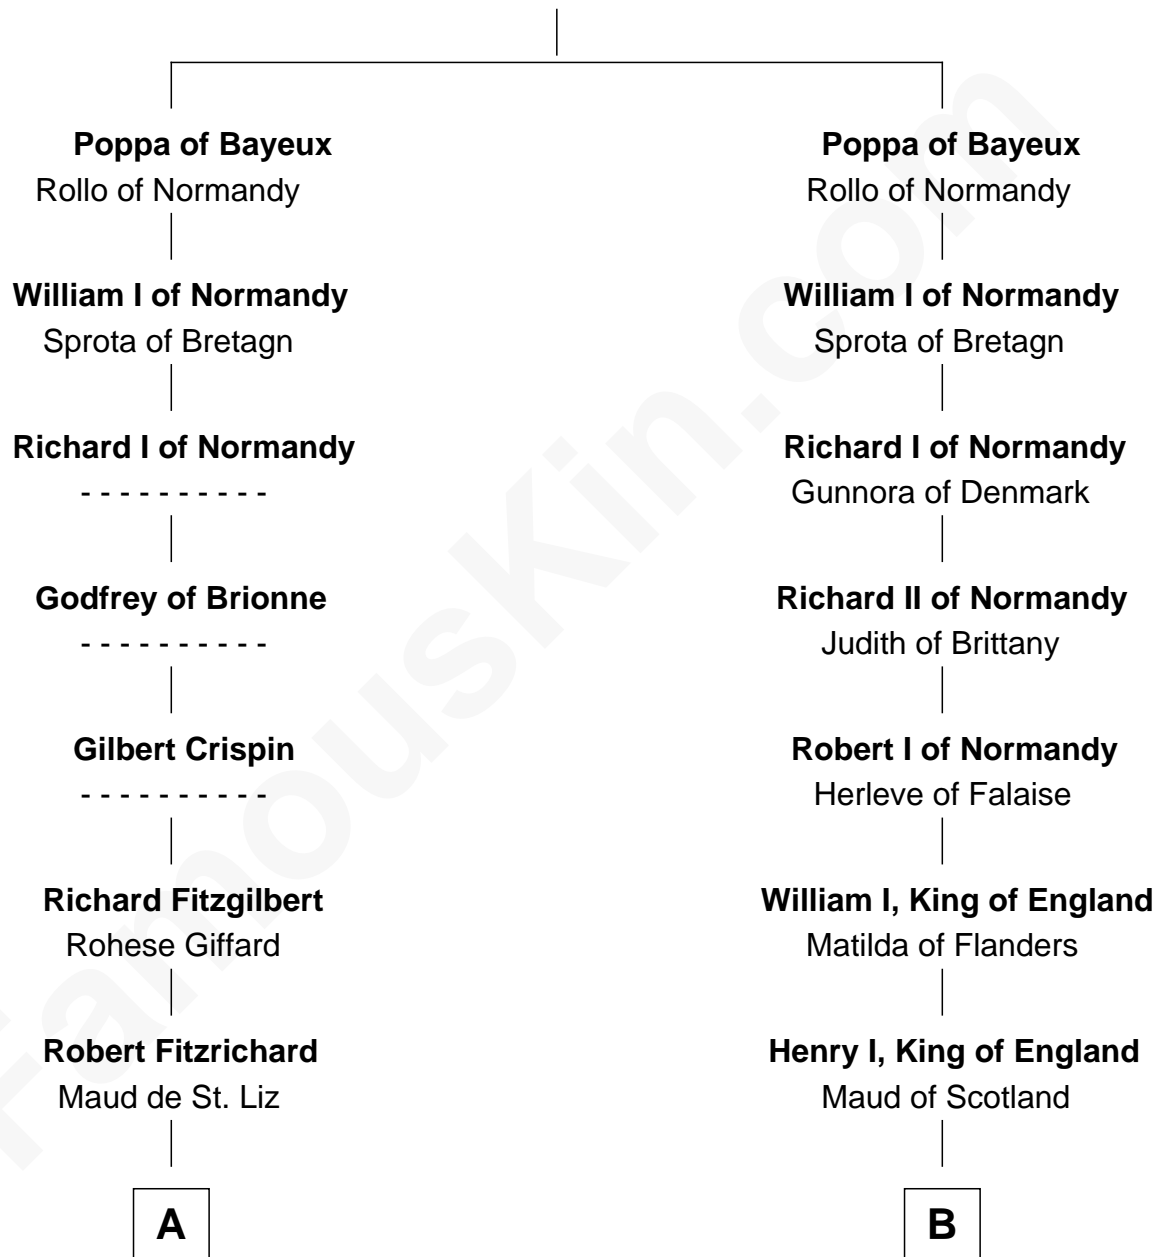

FamousKin.com

Relationship Chart of

Gov. Thomas Dudley

(1576 - 1653) Great Migration Immigrant 1630

19th cousin 2 times removed of

King Henry VIII
King of England

Berengar of Bayeux

C

Elizabeth Bessiles

Richard Fettiplace

Anne Fettiplace

Edward Purefoy

Mary Purefoy

Thomas Thorne

Susanna Thorne

Roger Dudley

Gov. Thomas Dudley

Great Migration Immigrant 1630

D

Margaret Beaufort

Edmund Tudor

Henry VII, King of England

Elizabeth of York

King Henry VIII