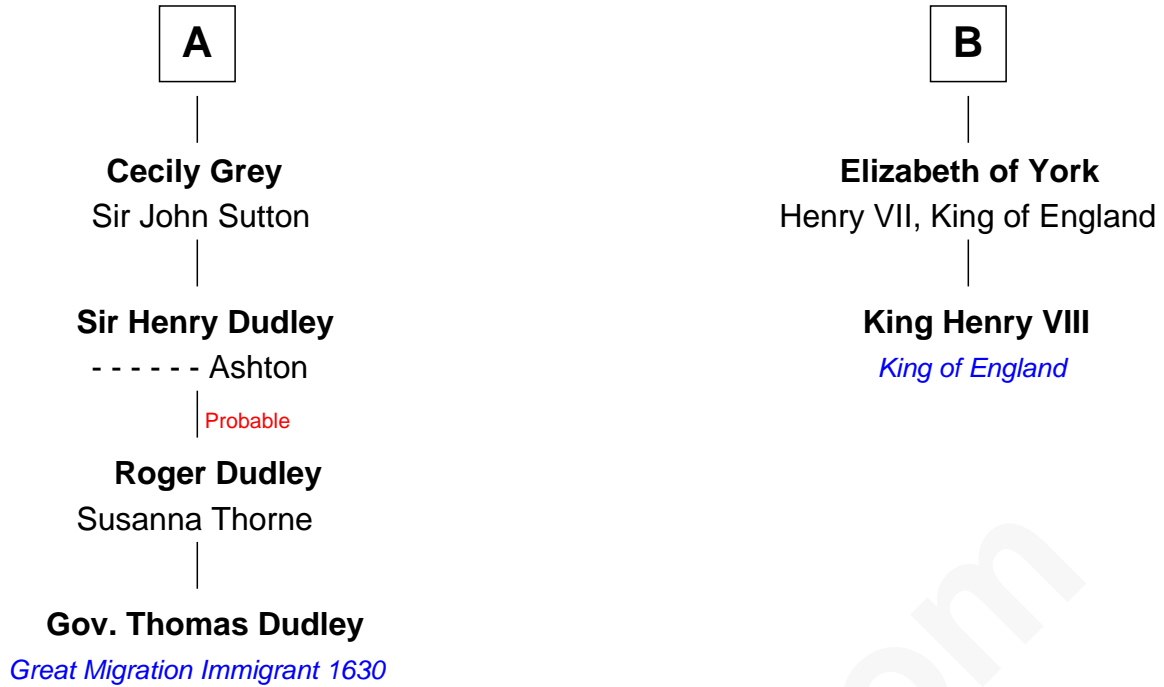

FamousKin.com

Relationship Chart of

Gov. Thomas Dudley

(1576 - 1653) Great Migration Immigrant 1630

8th cousin 2 times removed of

King Henry VIII
King of England

Bartholomew de Badlesmere

Margaret de Clare

Richard of York

Sir Richard Plantagenet

Cecily Neville

Edward IV, King of England

Elizabeth Woodville

B

FamousKin.com