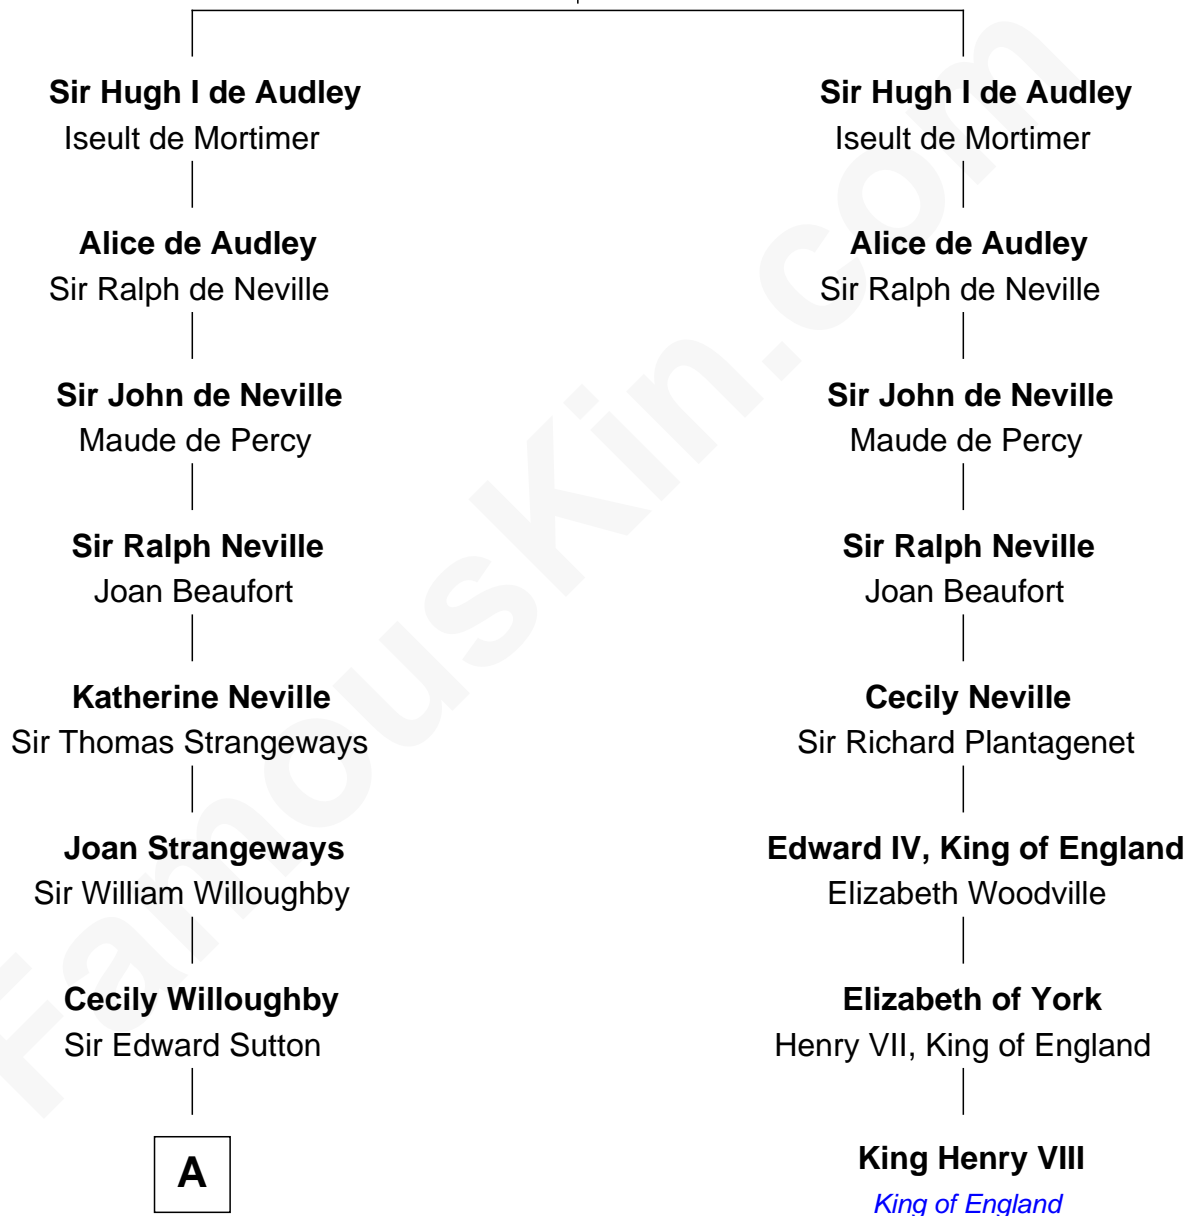

FamousKin.com

Relationship Chart of

Gov. Thomas Dudley

(1576 - 1653) Great Migration Immigrant 1630

7th cousin 3 times removed of

King Henry VIII
King of England

Sir James de Audley
Ela Longespee

A

—
Sir John Sutton

Cecily Grey

—
Sir Henry Dudley

- - - - - Ashton

| Probable

Roger Dudley

Susanna Thorne

—
Gov. Thomas Dudley

Great Migration Immigrant 1630

FamousKin.com