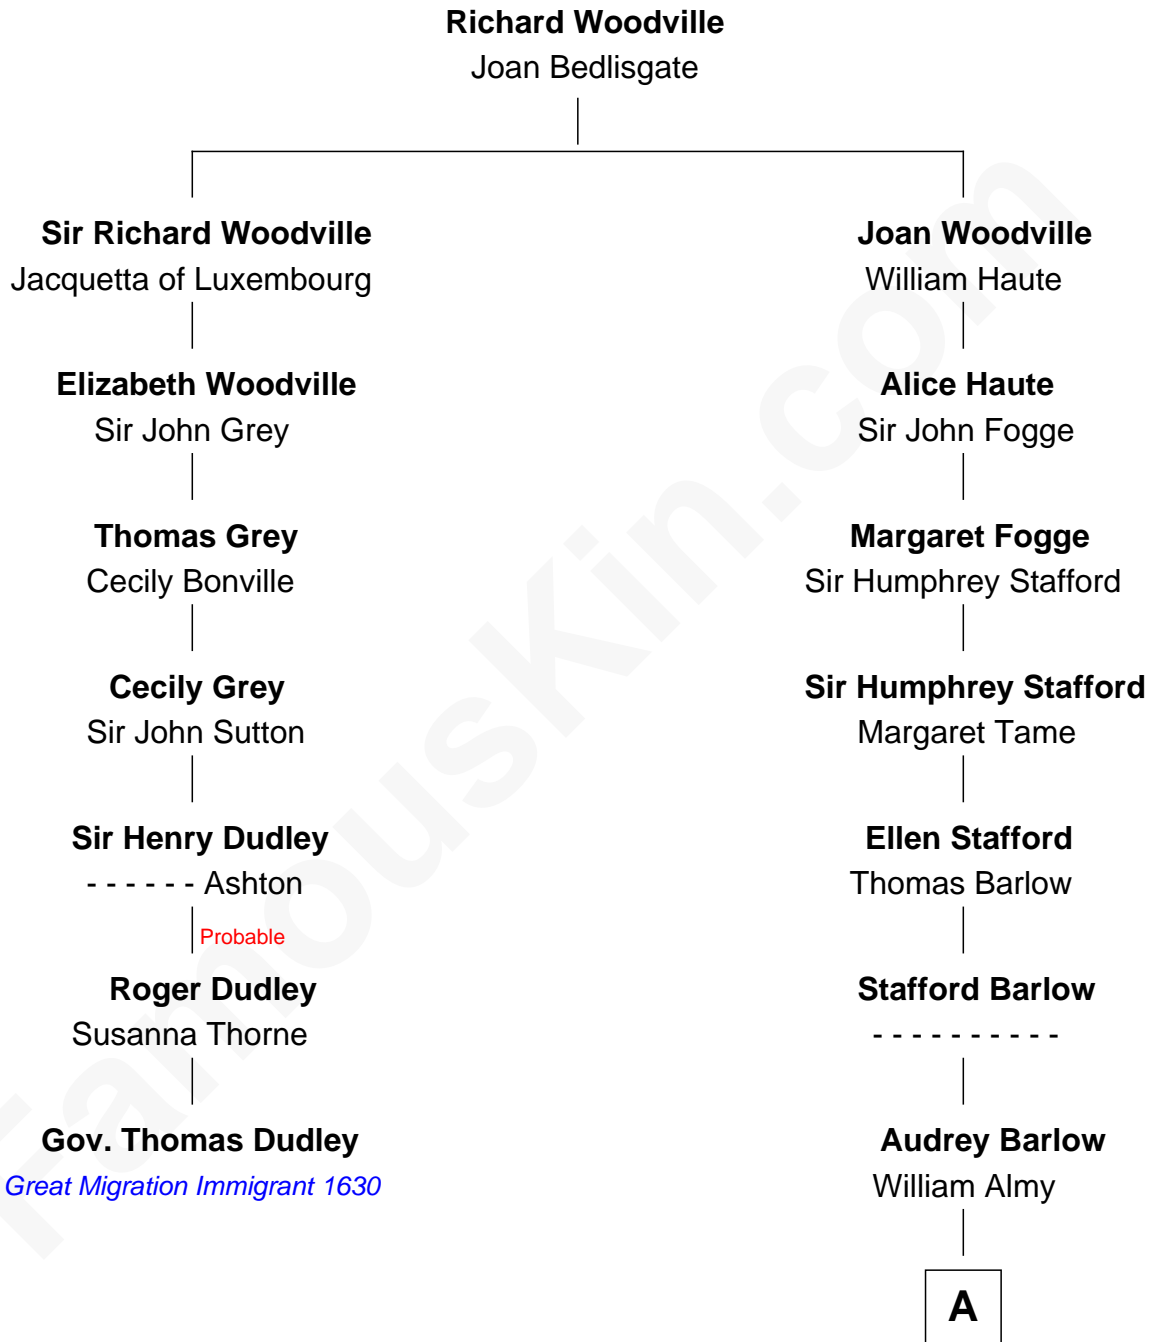

FamousKin.com

Relationship Chart of

Gov. Thomas Dudley

(1576 - 1653) *Great Migration Immigrant 1630*

6th cousin 6 times removed of

Samuel Ward King

15th Governor of Rhode Island

A

Annis Almy

John Greene

Samuel Greene

Mary Gorton

Samuel Greene

Sarah Coggeshall

Mercy Green

John Walton

Welthian Walton

William Borden King

Samuel Ward King

15th Governor of Rhode Island

FamousKin.com