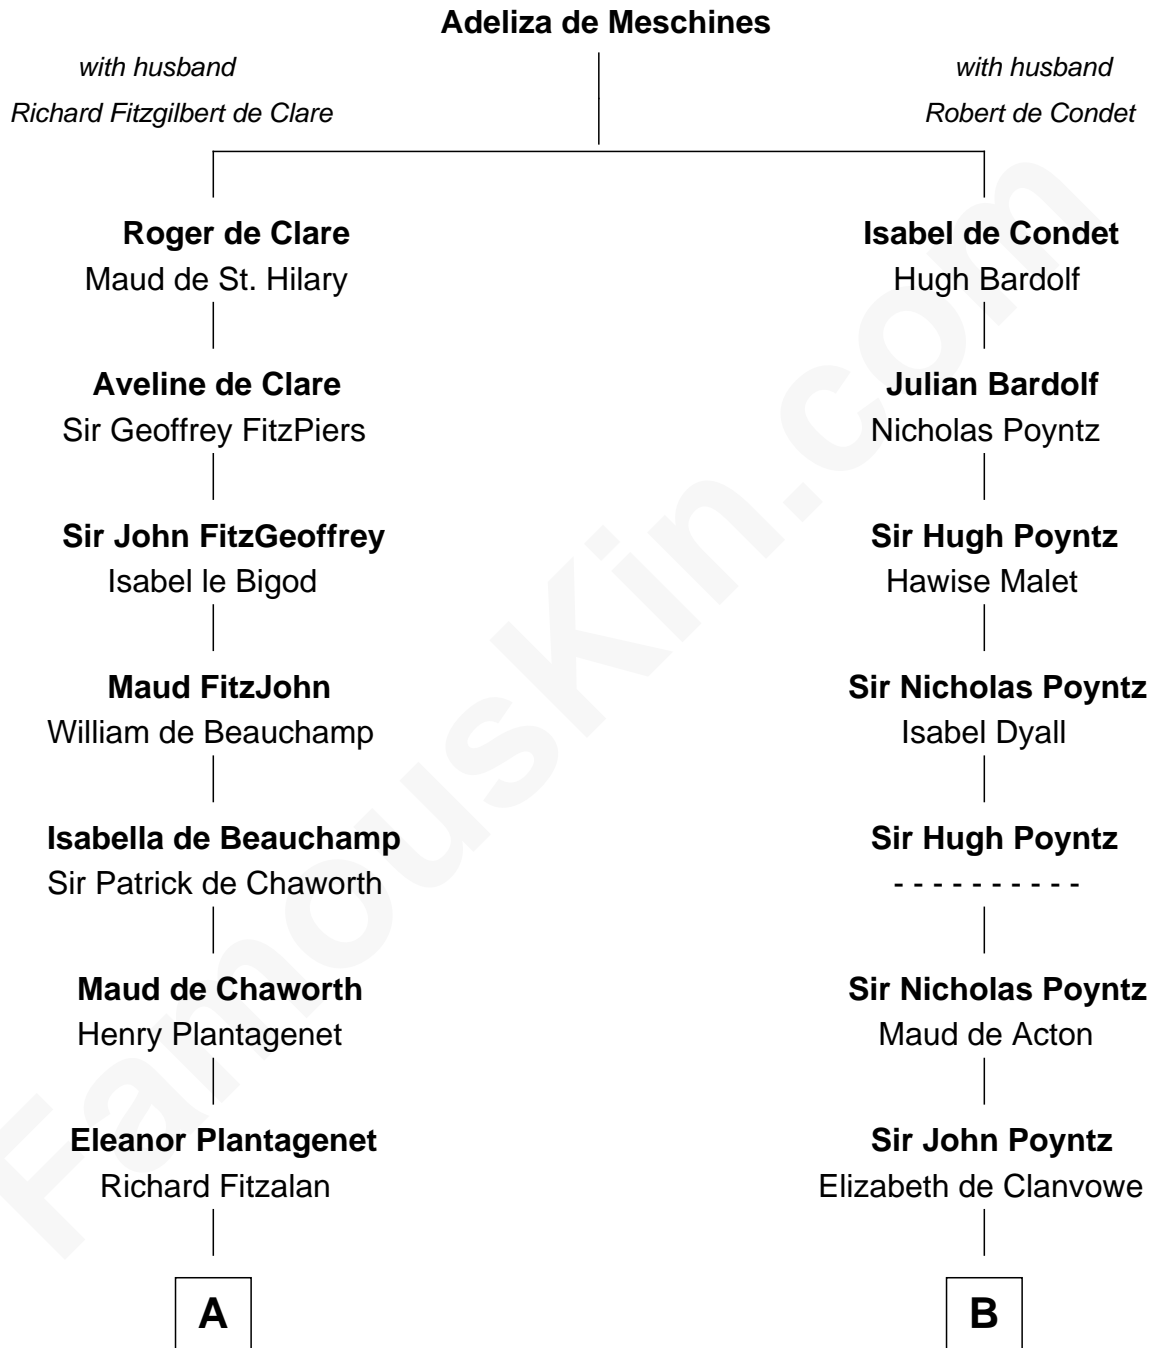

## Relationship Chart of

### Gov. Thomas Dudley

(1576 - 1653) Great Migration Immigrant 1630

15th cousin 6 times removed of

### Samuel Ward King

15th Governor of Rhode Island

**C**

Samuel Greene

Mary Gorton

Samuel Greene

Sarah Coggeshall

Mercy Green