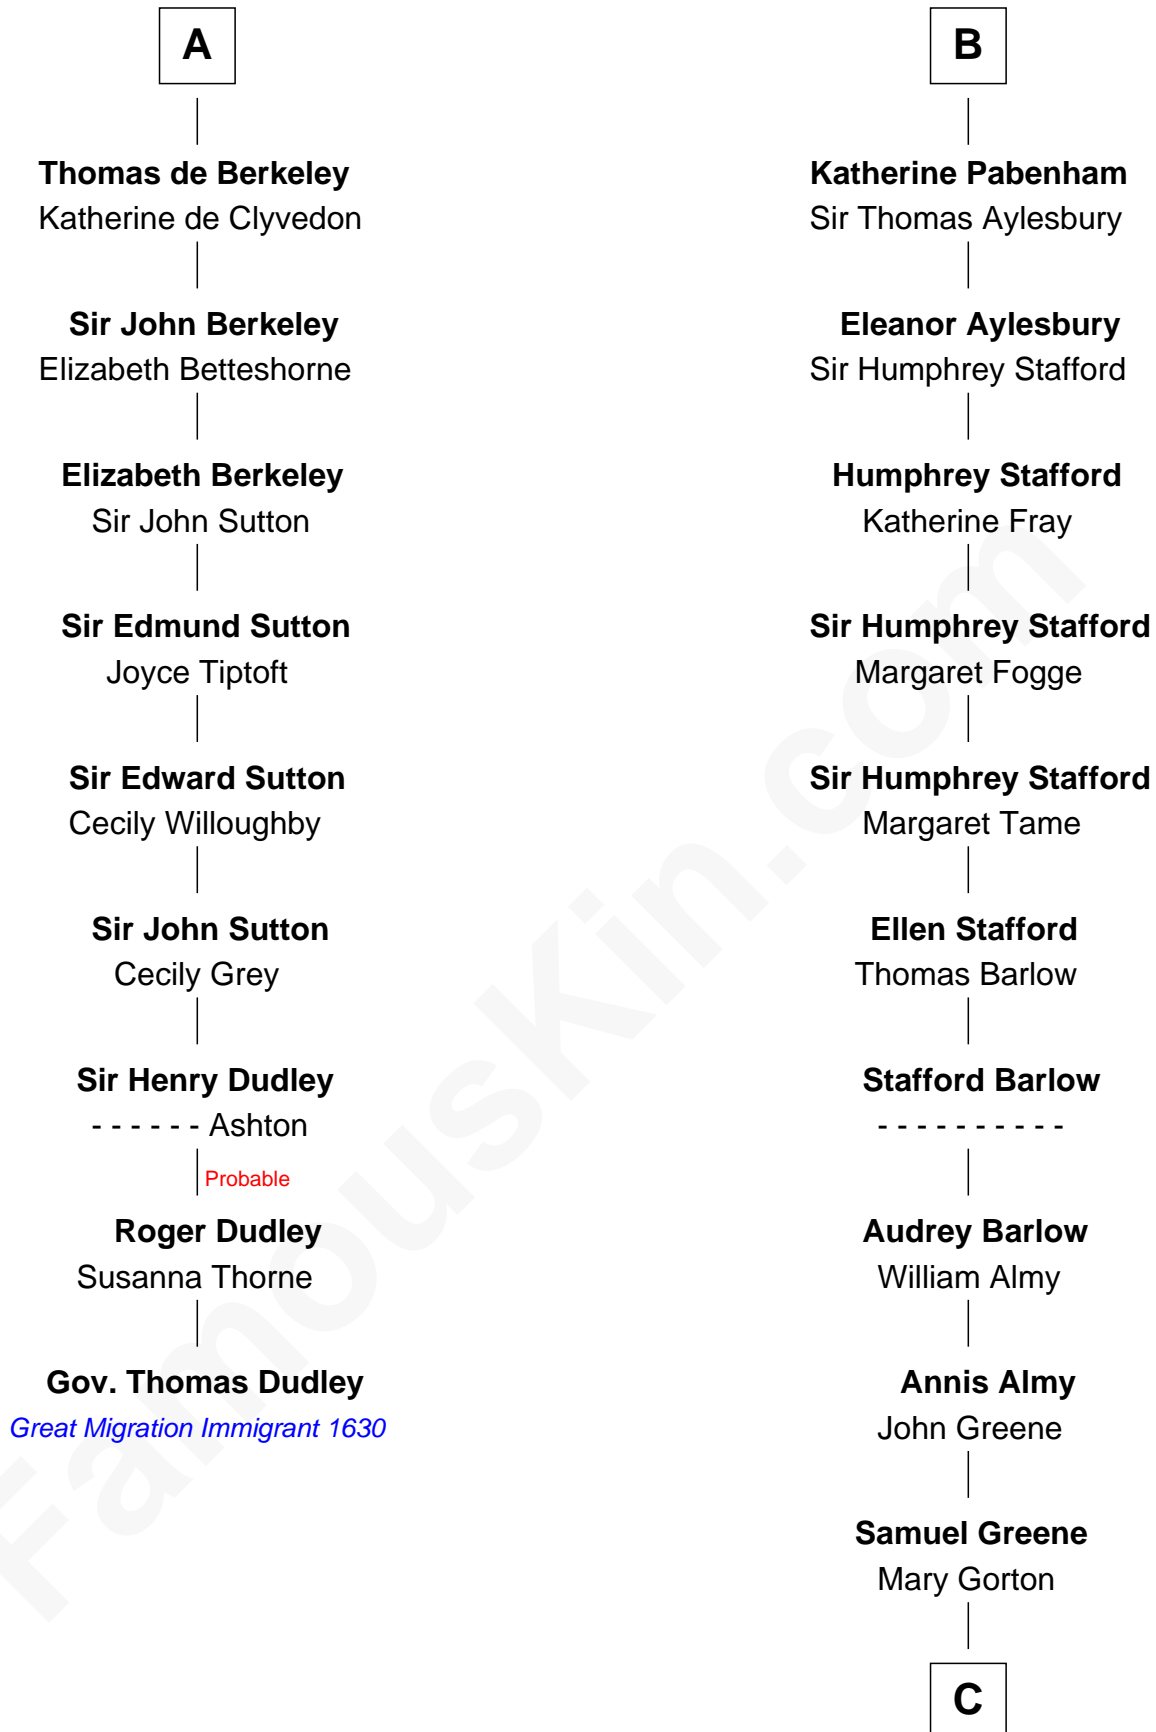

FamousKin.com

Relationship Chart of

Gov. Thomas Dudley

(1576 - 1653) Great Migration Immigrant 1630

15th cousin 5 times removed of

Samuel Ward King

15th Governor of Rhode Island

William I de Lancaster
Gundred de Warenne

C

Samuel Greene
Sarah Coggeshall

Mercy Green
John Walton

Welthian Walton
William Borden King

Samuel Ward King
15th Governor of Rhode Island

FamousKin.com