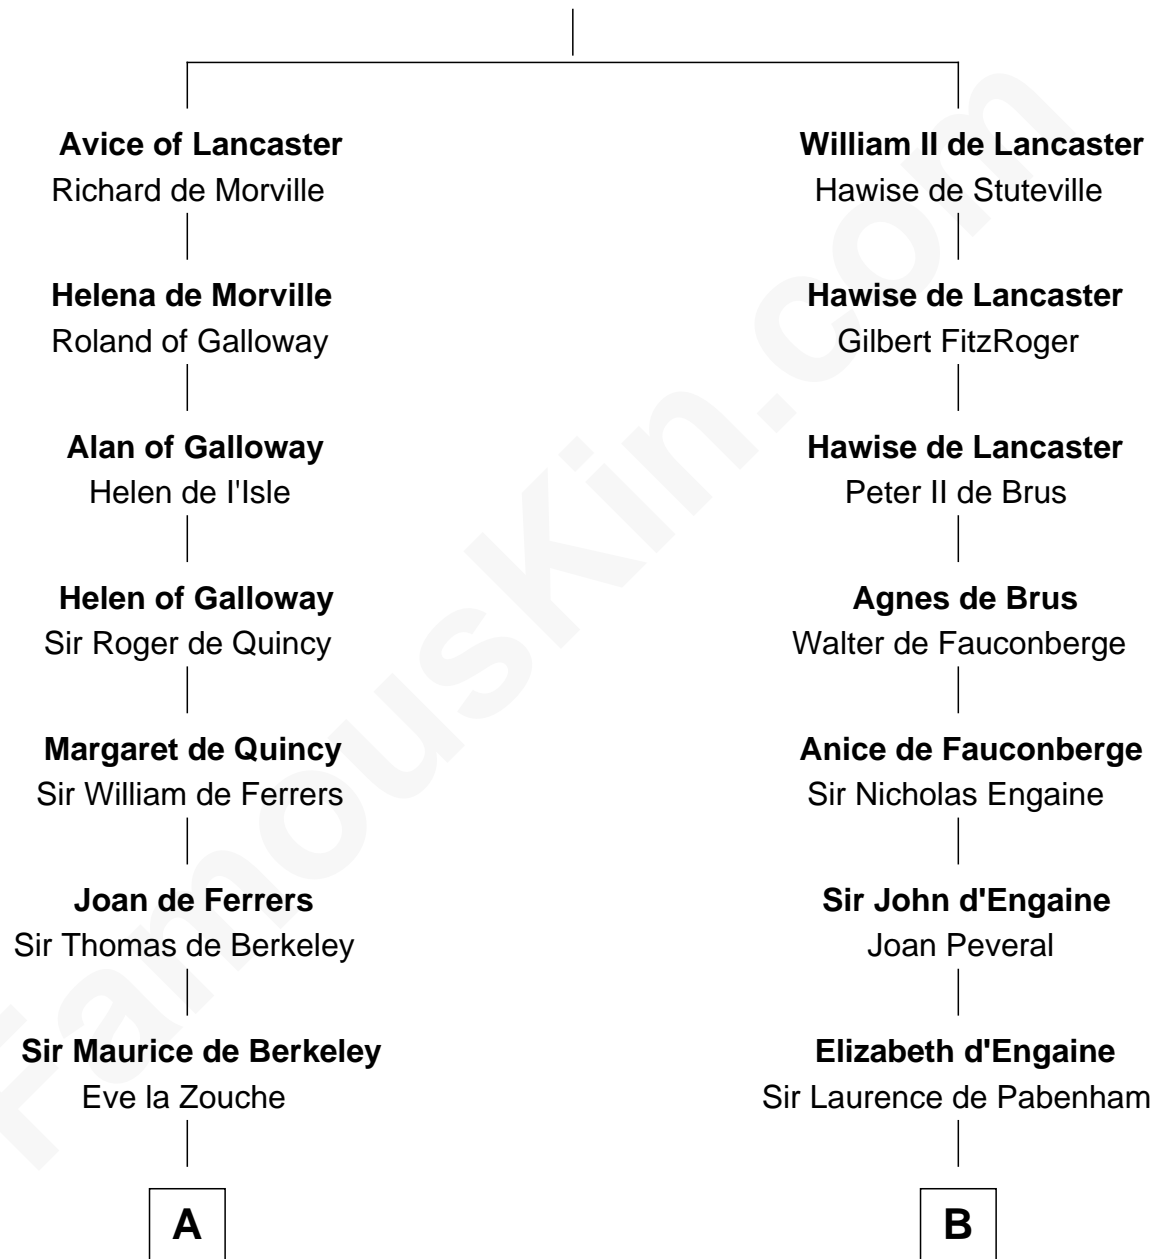

FamousKin.com

Relationship Chart of

Gov. Thomas Dudley

(1576 - 1653) Great Migration Immigrant 1630

15th cousin 5 times removed of

Samuel Ward King

15th Governor of Rhode Island

William I de Lancaster
Gundred de Warenne

C

Samuel Greene
Sarah Coggeshall

Mercy Green
John Walton

Welthian Walton
William Borden King

Samuel Ward King
15th Governor of Rhode Island

FamousKin.com