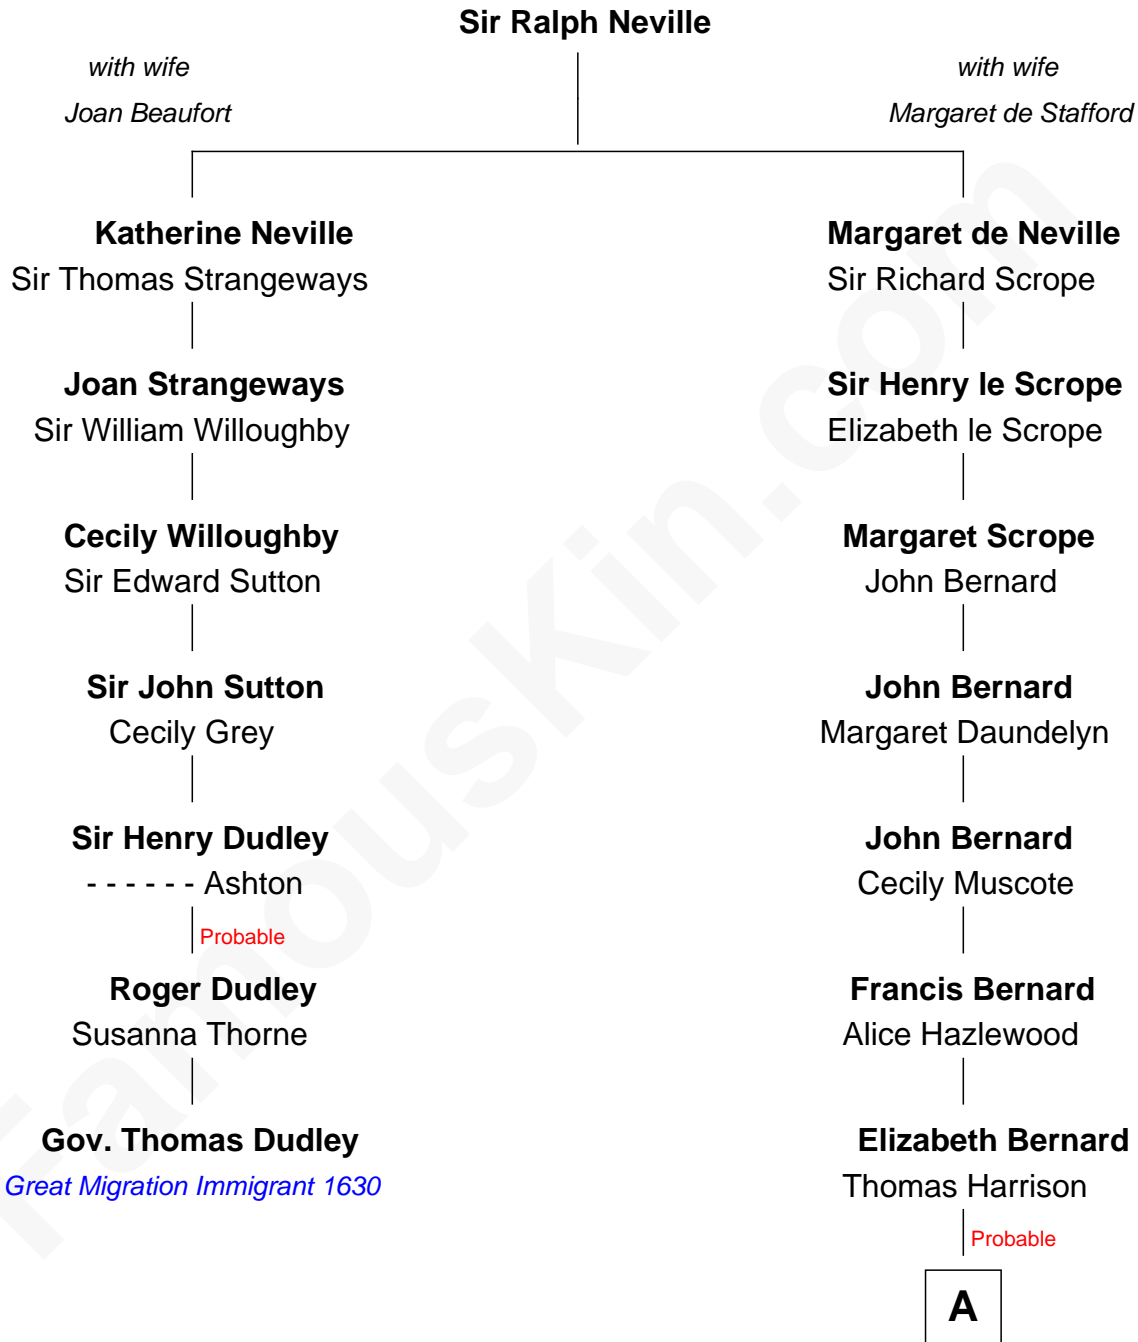

FamousKin.com

Relationship Chart of

Gov. Thomas Dudley

(1576 - 1653) Great Migration Immigrant 1630

6th cousin 5 times removed of

Francis Lightfoot Lee

Signer of the Declaration of Independence

A

Benjamin Harrison

Mary - - - - -

Benjamin Harrison

Hannah Churchill

Hannah Harrison

Philip Ludwell

Hannah Ludwell

Gov. Thomas Lee