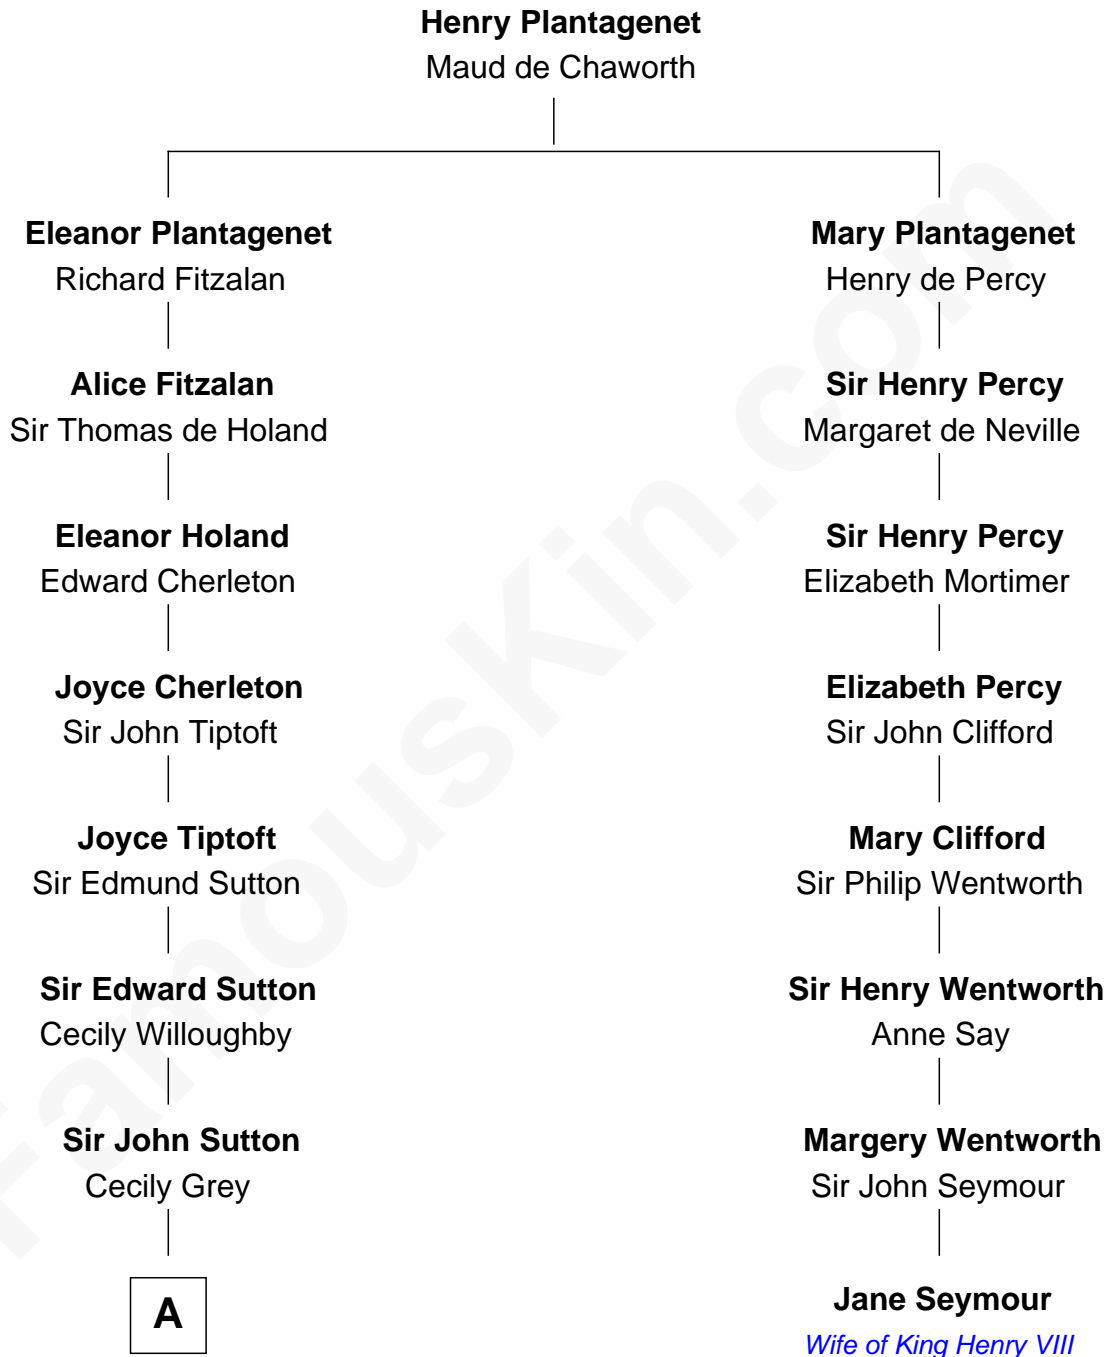

## Relationship Chart of

### Gov. Thomas Dudley

(1576 - 1653) Great Migration Immigrant 1630

7th cousin 2 times removed of

**Jane Seymour**

3rd Wife of King Henry VIII

**A**

|  
**Sir Henry Dudley**

----- Ashton

| Probable

**Roger Dudley**

Susanna Thorne

|  
**Gov. Thomas Dudley**

*Great Migration Immigrant 1630*

FamousKin.com