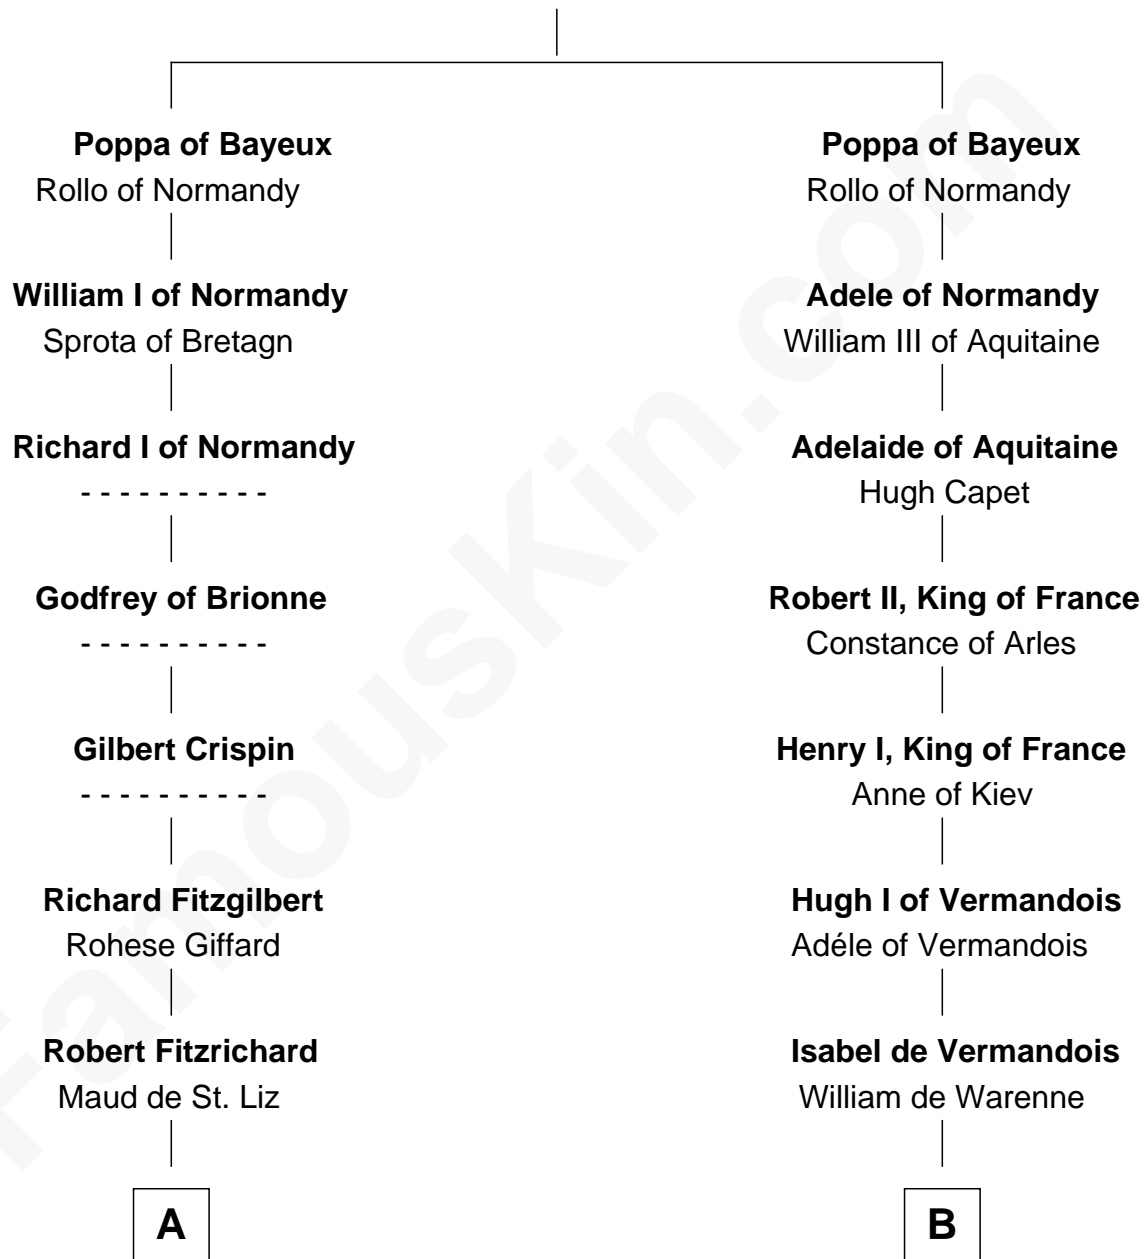

## Relationship Chart of

### Gov. Thomas Dudley

(1576 - 1653) Great Migration Immigrant 1630

19th cousin 2 times removed of

**Jane Seymour**

3rd Wife of King Henry VIII

**Berengar of Bayeux**

-----

**C**

**Elizabeth Bessiles**

Richard Fettiplace

**Anne Fettiplace**

Edward Purefoy

**Mary Purefoy**

Thomas Thorne

**Susanna Thorne**

Roger Dudley

**Gov. Thomas Dudley**

*Great Migration Immigrant 1630*

**D**

**Anne Say**

Sir Henry Wentworth

**Margery Wentworth**

Sir John Seymour

**Jane Seymour**