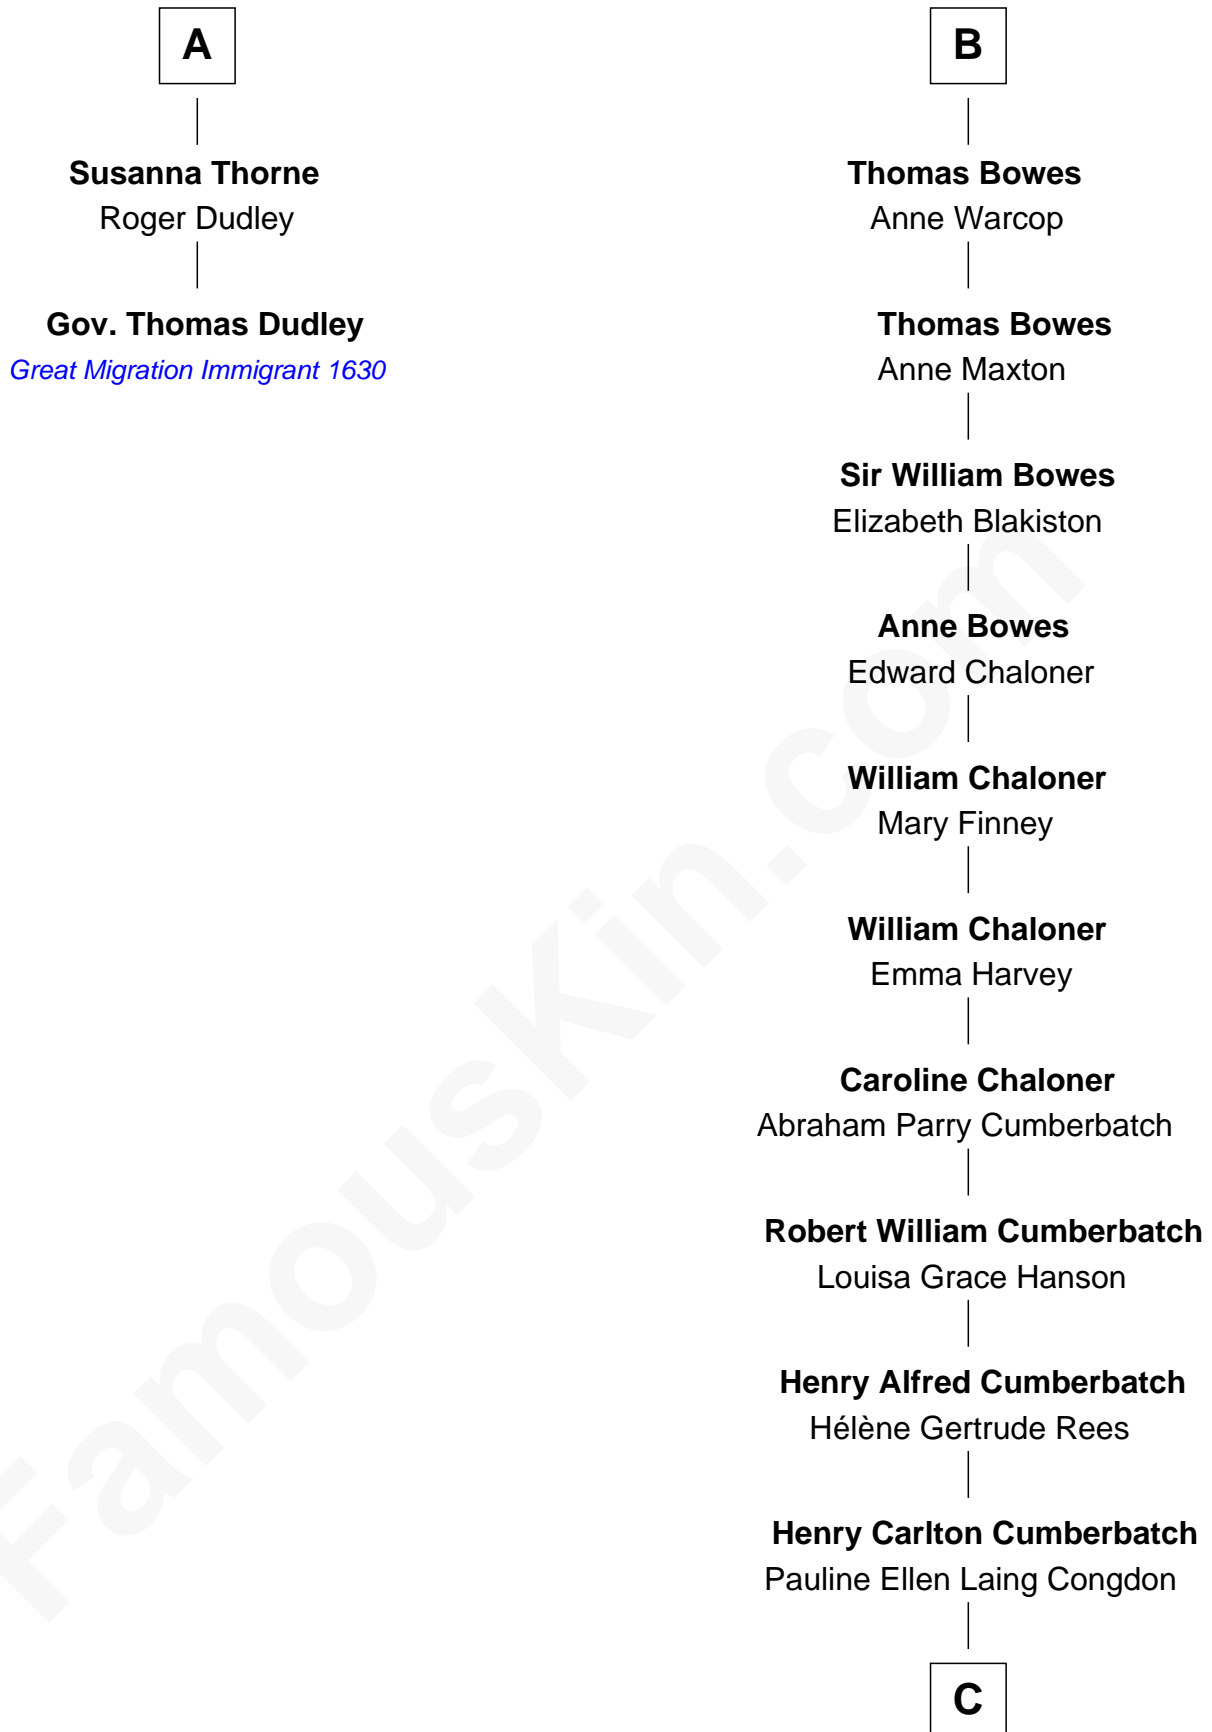

FamousKin.com

Relationship Chart of

Gov. Thomas Dudley

(1576 - 1653) Great Migration Immigrant 1630

8th cousin 10 times removed of

Benedict Cumberbatch

Movie, Television and Stage Actor

C