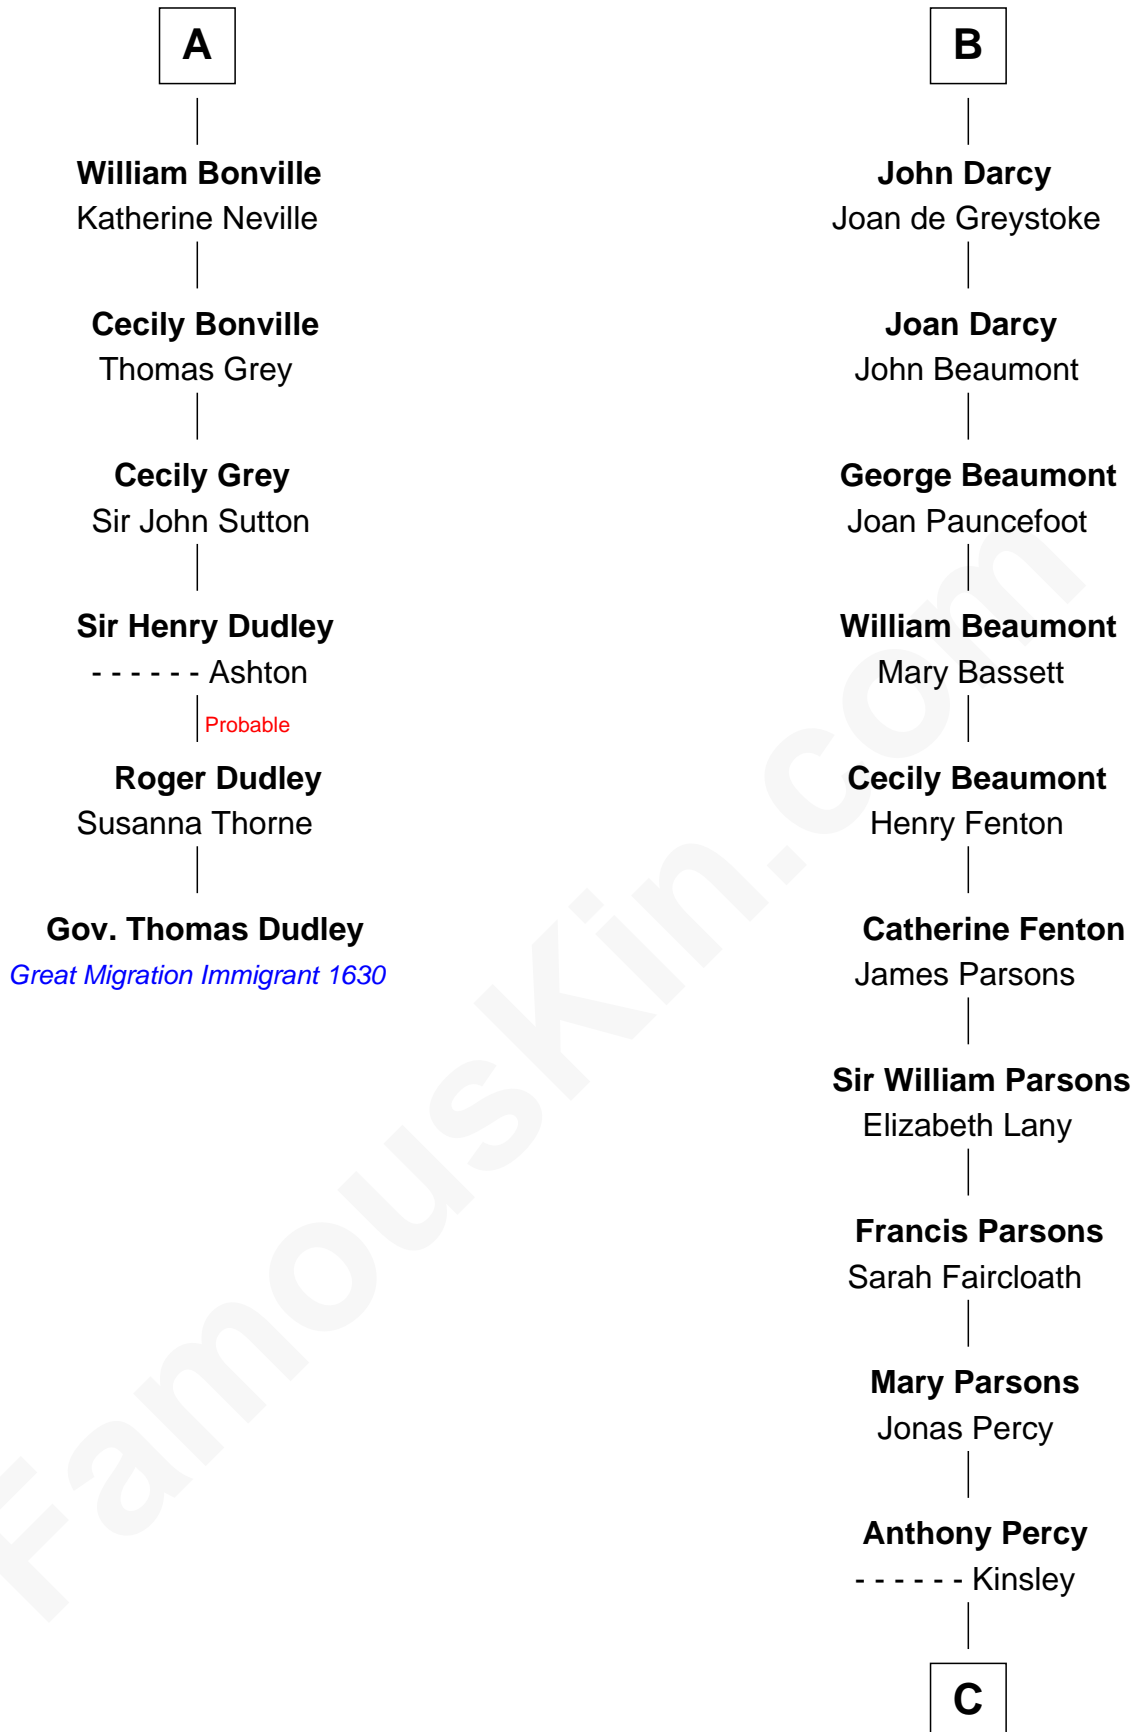

## Relationship Chart of

### Gov. Thomas Dudley

(1576 - 1653) Great Migration Immigrant 1630

12th cousin 9 times removed of

**Sir Arthur Conan Doyle**  
 Author, "Sherlock Holmes"

**Sir Humphrey de Bohun**  
 Maud of Eu

**C**

—  
**Mary Percy**

Rev. Dr. Richard Pack

—  
**William Pack**

Catherine Scott

—  
**Catherine Pack**

William Foley

—  
**Mary Josephine Elizabeth Foley**

Charles Altamont Doyle

—  
**Sir Arthur Conan Doyle**

*Author, "Sherlock Holmes"*