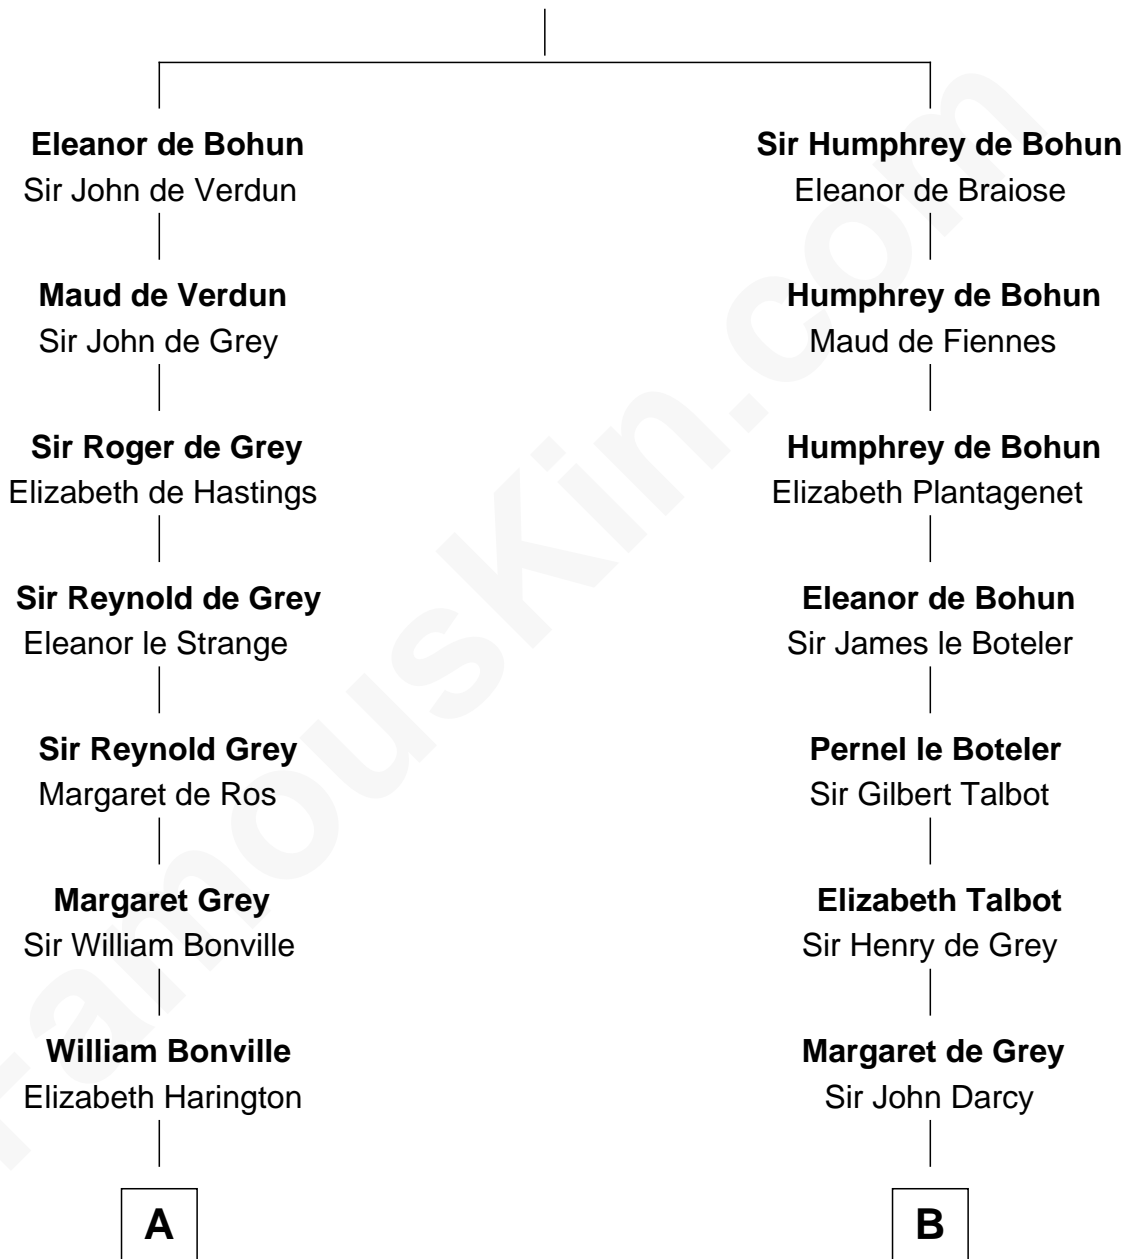

## Relationship Chart of

### Gov. Thomas Dudley

(1576 - 1653) Great Migration Immigrant 1630

12th cousin 9 times removed of

**Sir Arthur Conan Doyle**  
 Author, "Sherlock Holmes"

**Sir Humphrey de Bohun**  
 Maud of Eu

**C**

—  
**Mary Percy**

*Author, "Sherlock Holmes"*