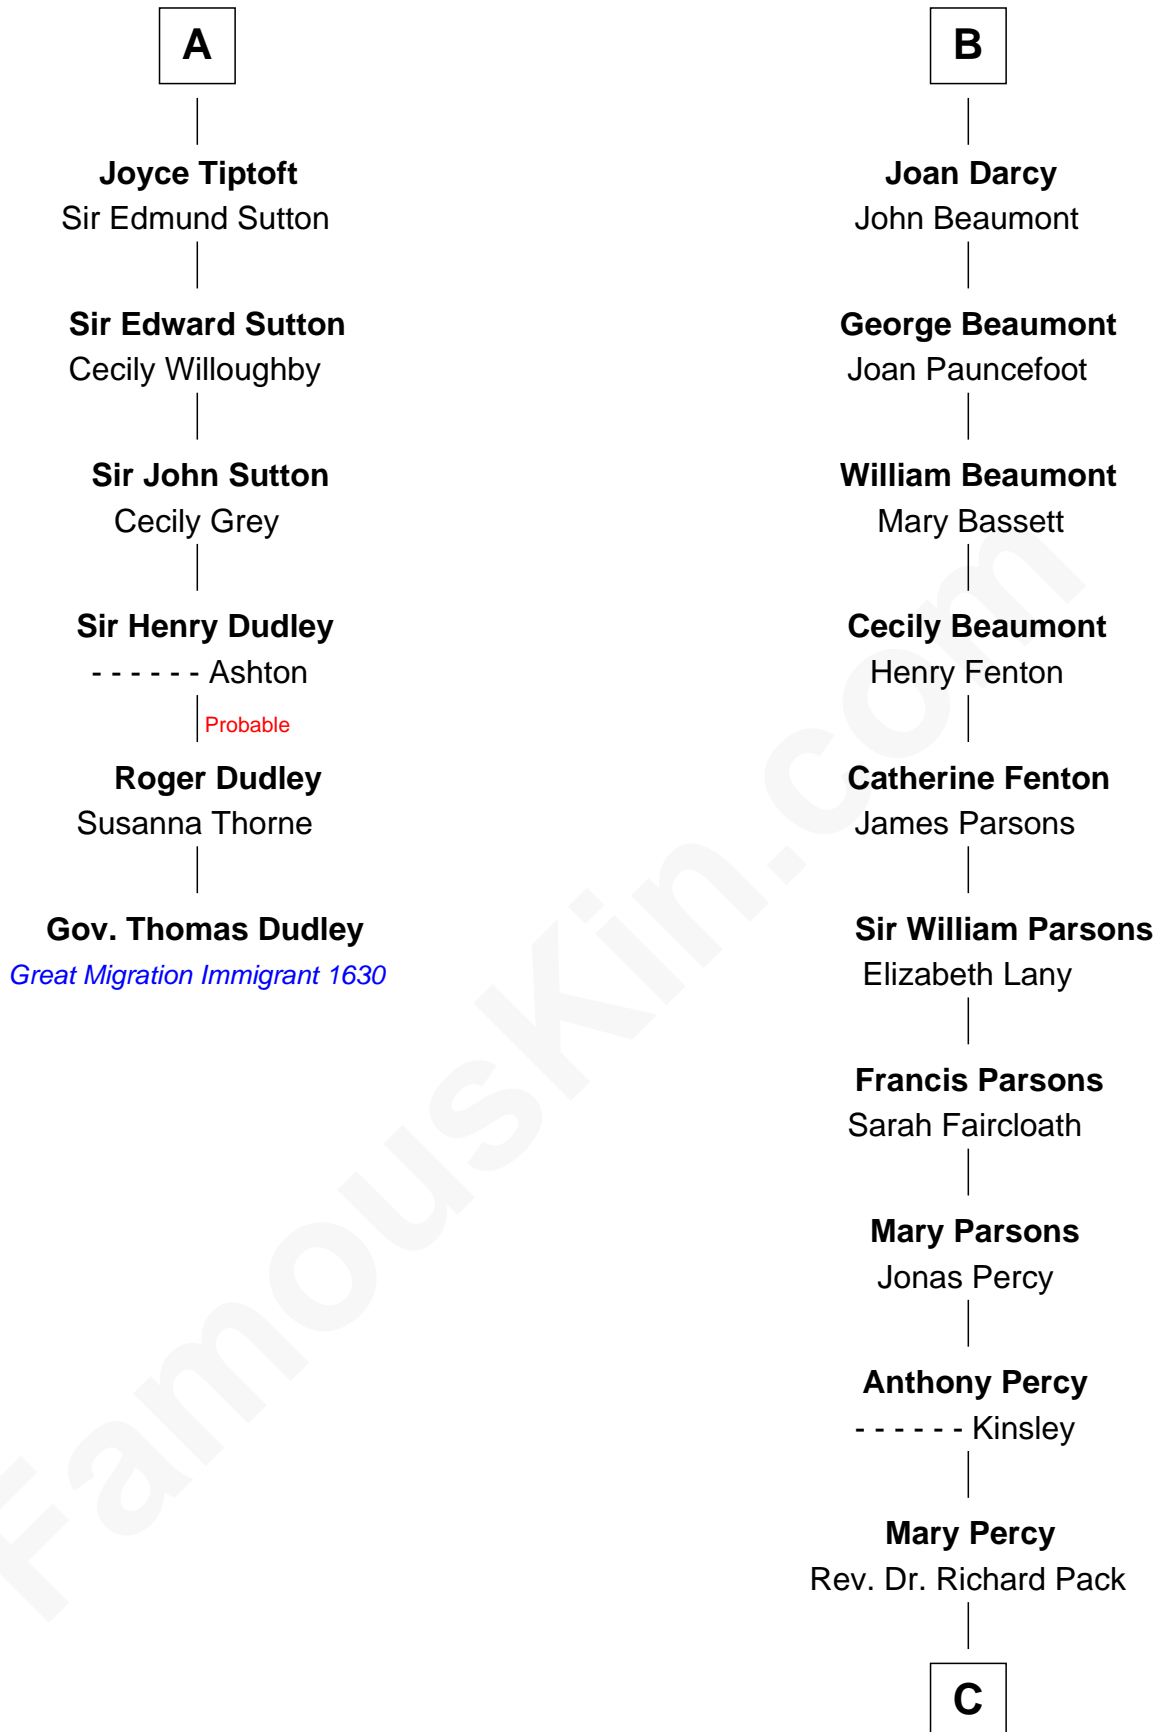

### Gov. Thomas Dudley

(1576 - 1653) Great Migration Immigrant 1630

12th cousin 8 times removed of

**Sir Arthur Conan Doyle**  
 Author, "Sherlock Holmes"

**Gilbert Talbot**  
 Ann le Botiler

**Maud de Chaworth**  
 Henry Plantagenet

**Richard Talbot**  
 Elizabeth Comyn

**Eleanor Plantagenet**  
 Richard Fitzalan

**Sir Gilbert Talbot**  
 Pernel le Boteler

**Alice Fitzalan**  
 Sir Thomas de Holand

**Elizabeth Talbot**  
 Sir Henry de Grey

**Eleanor Holand**  
 Edward Cherleton

**Margaret de Grey**  
 Sir John Darcy

**Joyce Cherleton**  
 Sir John Tiptoft

**John Darcy**  
 Joan de Greystoke

**A**

**B**

**C**

**William Pack**  
Catherine Scott

**Catherine Pack**  
William Foley

**Mary Josephine Elizabeth Foley**  
Charles Altamont Doyle

**Sir Arthur Conan Doyle**  
*Author, "Sherlock Holmes"*