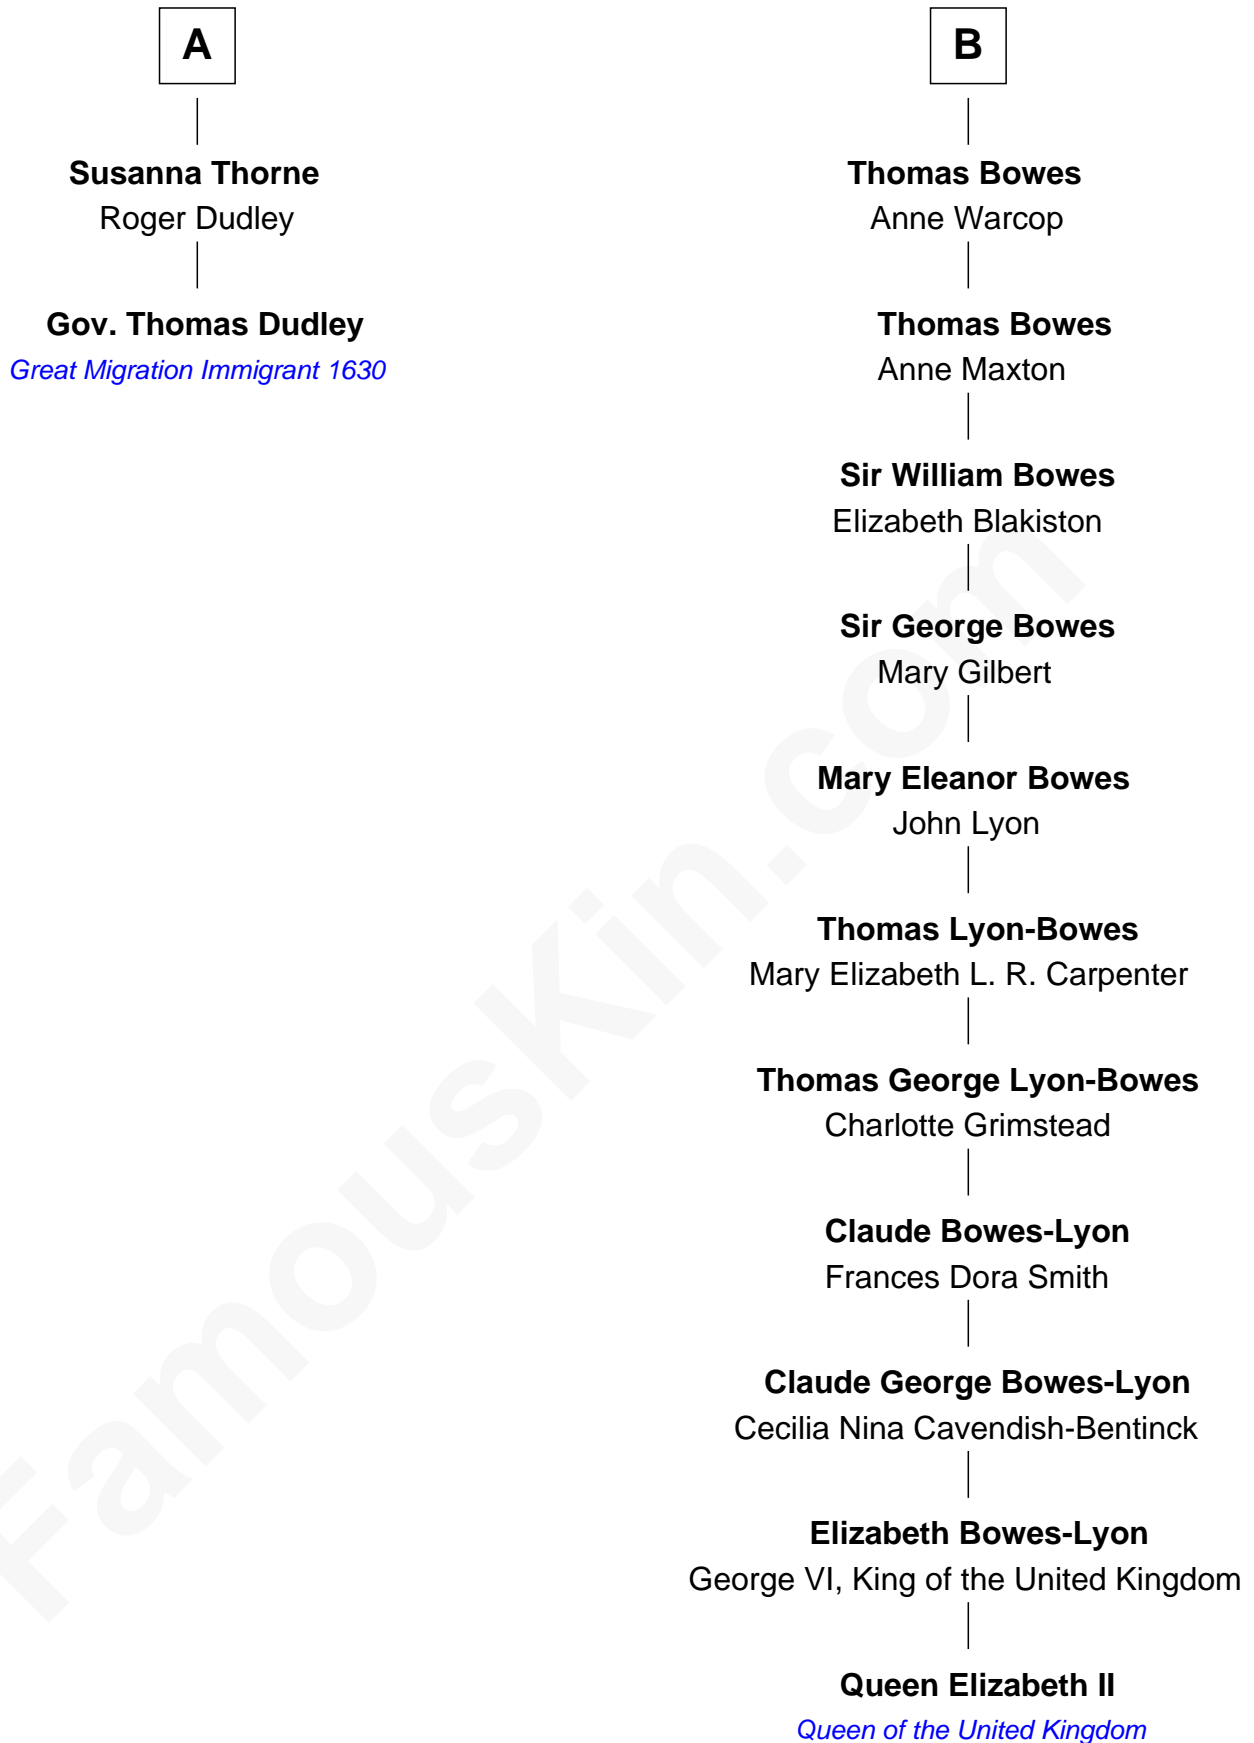

FamousKin.com

Relationship Chart of

Gov. Thomas Dudley

(1576 - 1653) Great Migration Immigrant 1630

8th cousin 9 times removed of

Queen Elizabeth II

Queen of the United Kingdom

Sir John Grey
Avice Marmion

Maud Grey
Sir Thomas Harcourt

Sir Thomas Harcourt
Jane Fraunceys

Sir Richard Harcourt
Edith St. Clair

Alice Harcourt
William Bessiles

Elizabeth Bessiles
Richard Fettiplace

Anne Fettiplace
Edward Purefoy

Mary Purefoy
Thomas Thorne

A

Sir Robert Grey
Lora de St. Quintin

Elizabeth Grey
Henry FitzHugh

Sir William FitzHugh
Margery Willoughby

Maud FitzHugh
Sir William Bowes

Sir Ralph Bowes
Margery Conyers

Richard Bowes
Elizabeth Aske

Sir George Bowes
Jane Talbot

B

Elizabeth II photo by [Eric Draper](#)