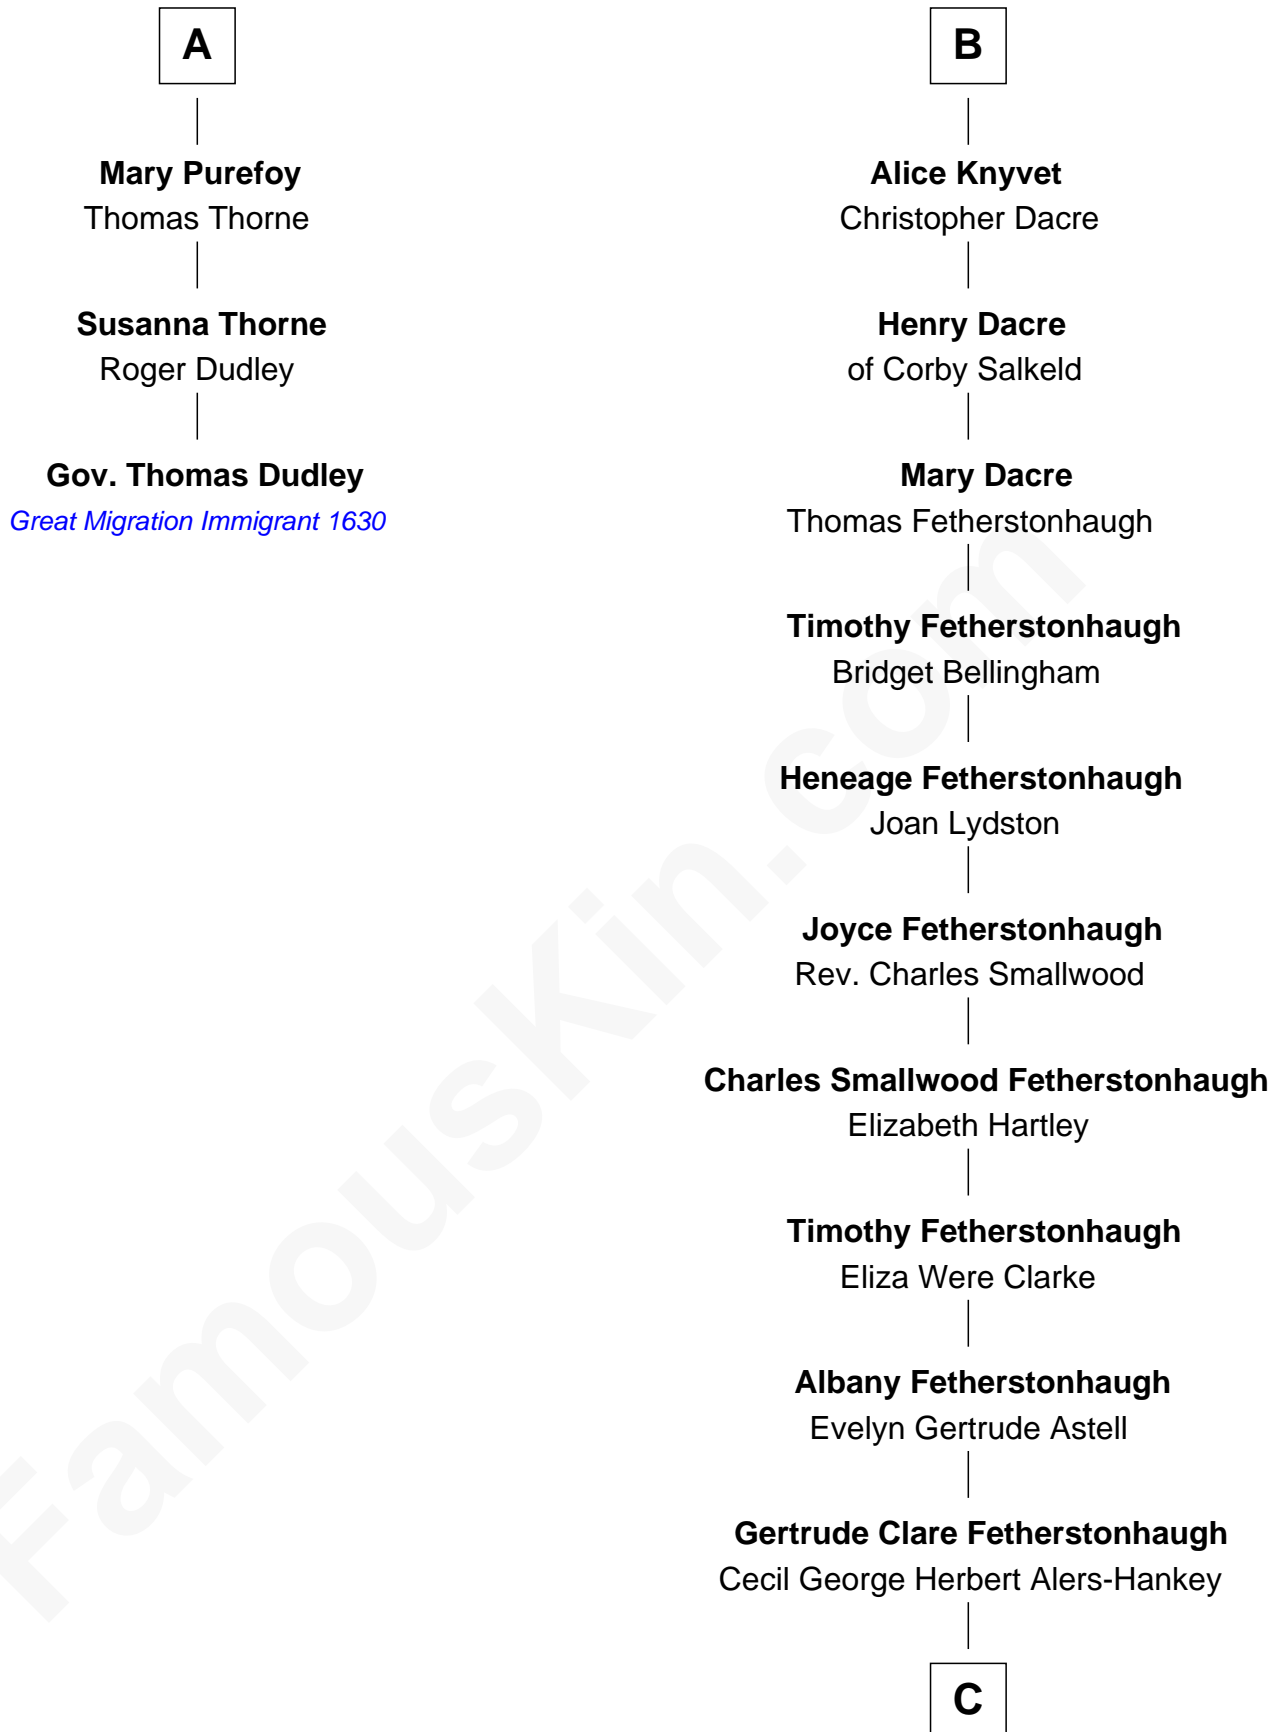

FamousKin.com

Relationship Chart of

Gov. Thomas Dudley

(1576 - 1653) Great Migration Immigrant 1630

9th cousin 10 times removed of

Tilda Swinton

Movie Actress

Sir John Howard

Alice de Bois

Joan Howard
Sir Peter de Brewes

Beatrice Brewes
Sir Hugh Shirley

Sir Ralph Shirley
Joan Basset

Beatrice Shirley
John Brome

Isabel Brome
John Denton

Alice Denton
Nicholas Purefoy

Edward Purefoy
Anne Fettiplace

A

Sir Robert Howard
Margaret de Scales

Sir John Howard
Alice Tendring

Sir Robert Howard
Margaret Mowbray

Sir John Howard
Katherine Moleyns

Sir Thomas Howard
Elizabeth Tilney

Muriel Howard
Sir Thomas Knyvet

Sir Henry Knyvet
Anne Pickering

B

C

Mariora Beatrice Evelyn Rochfort Alers-Hankey

Alan Henry Campbell Swinton

Sir John Swinton

Judith Balfour Killen

Tilda Swinton

Movie Actress