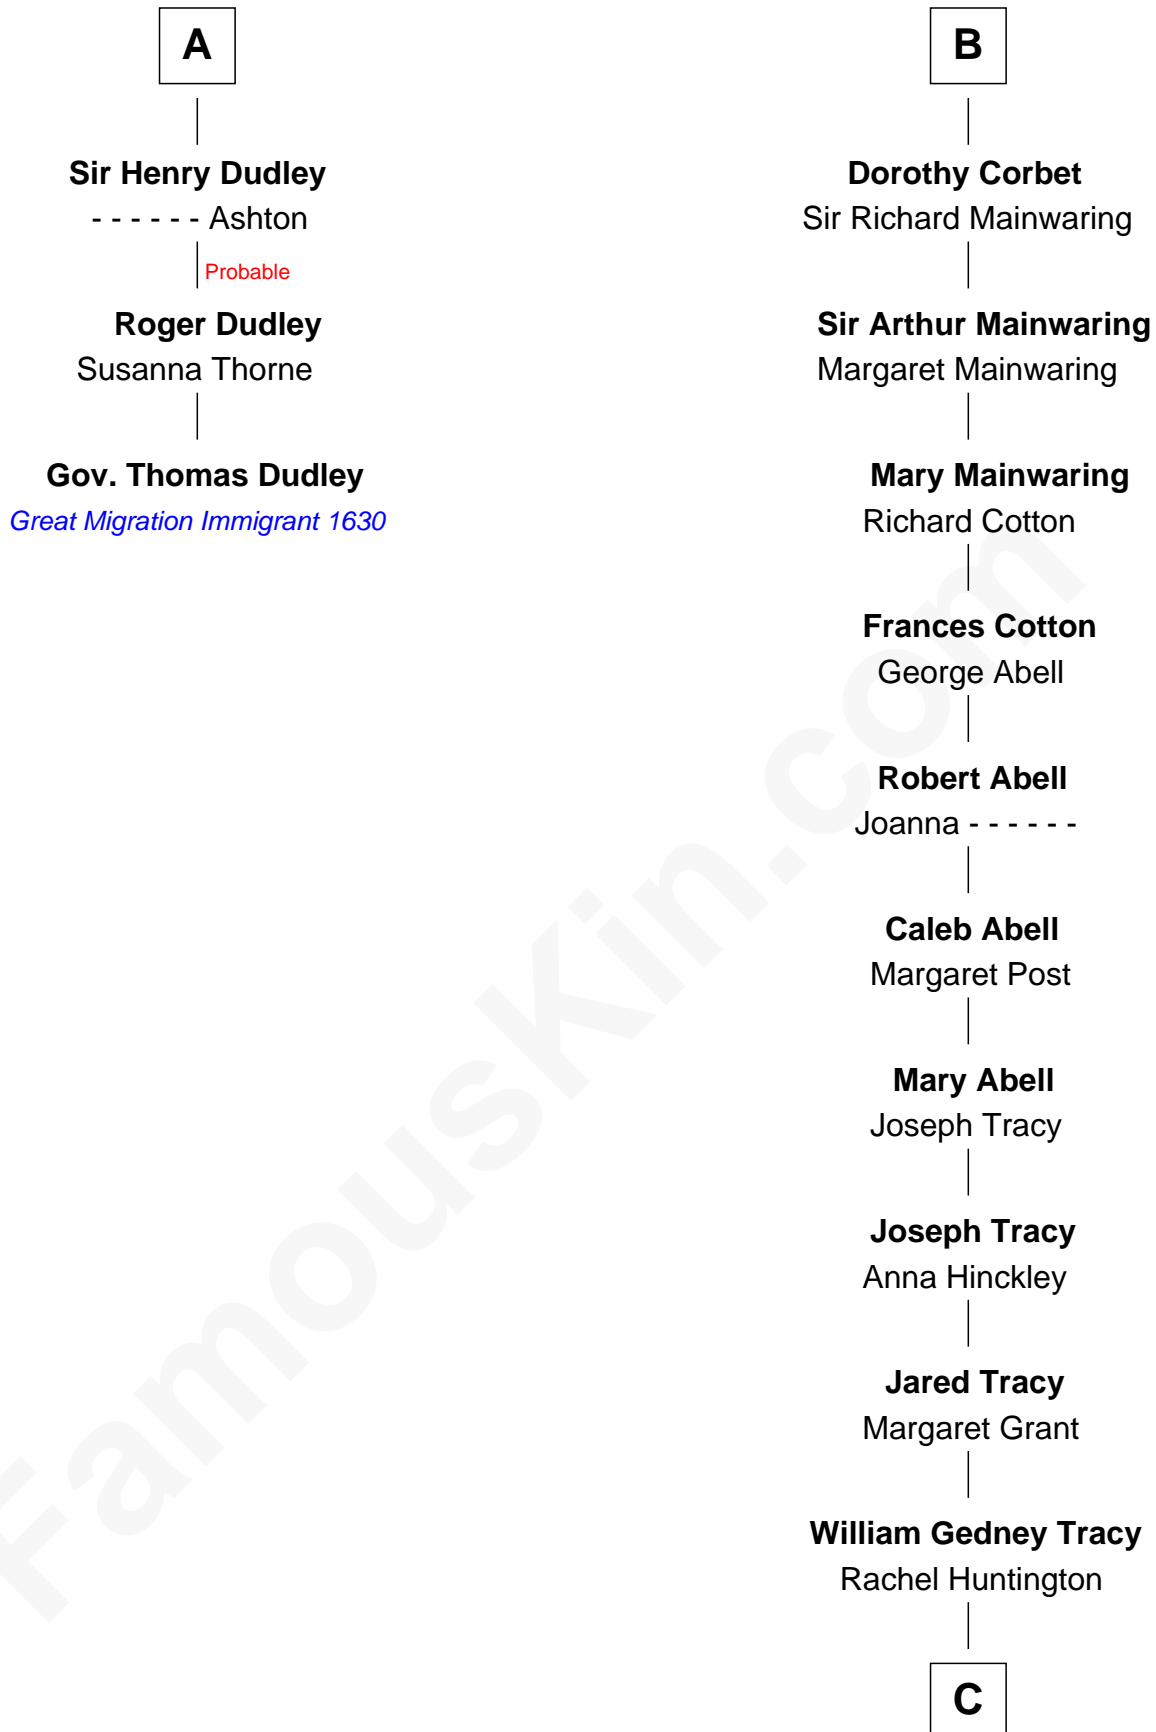

FamousKin.com

Relationship Chart of

Gov. Thomas Dudley

(1576 - 1653) Great Migration Immigrant 1630

9th cousin 11 times removed of

Henry Sturgis Morgan

Co-Founder of Morgan Stanley

C

—
Charles F. Tracy

Louisa Kirkland

—
Frances Louisa Tracy

John Pierpont Morgan

—
John Pierpont Morgan

Jane Norton Grew

—
Henry Sturgis Morgan

Co-Founder of Morgan Stanley