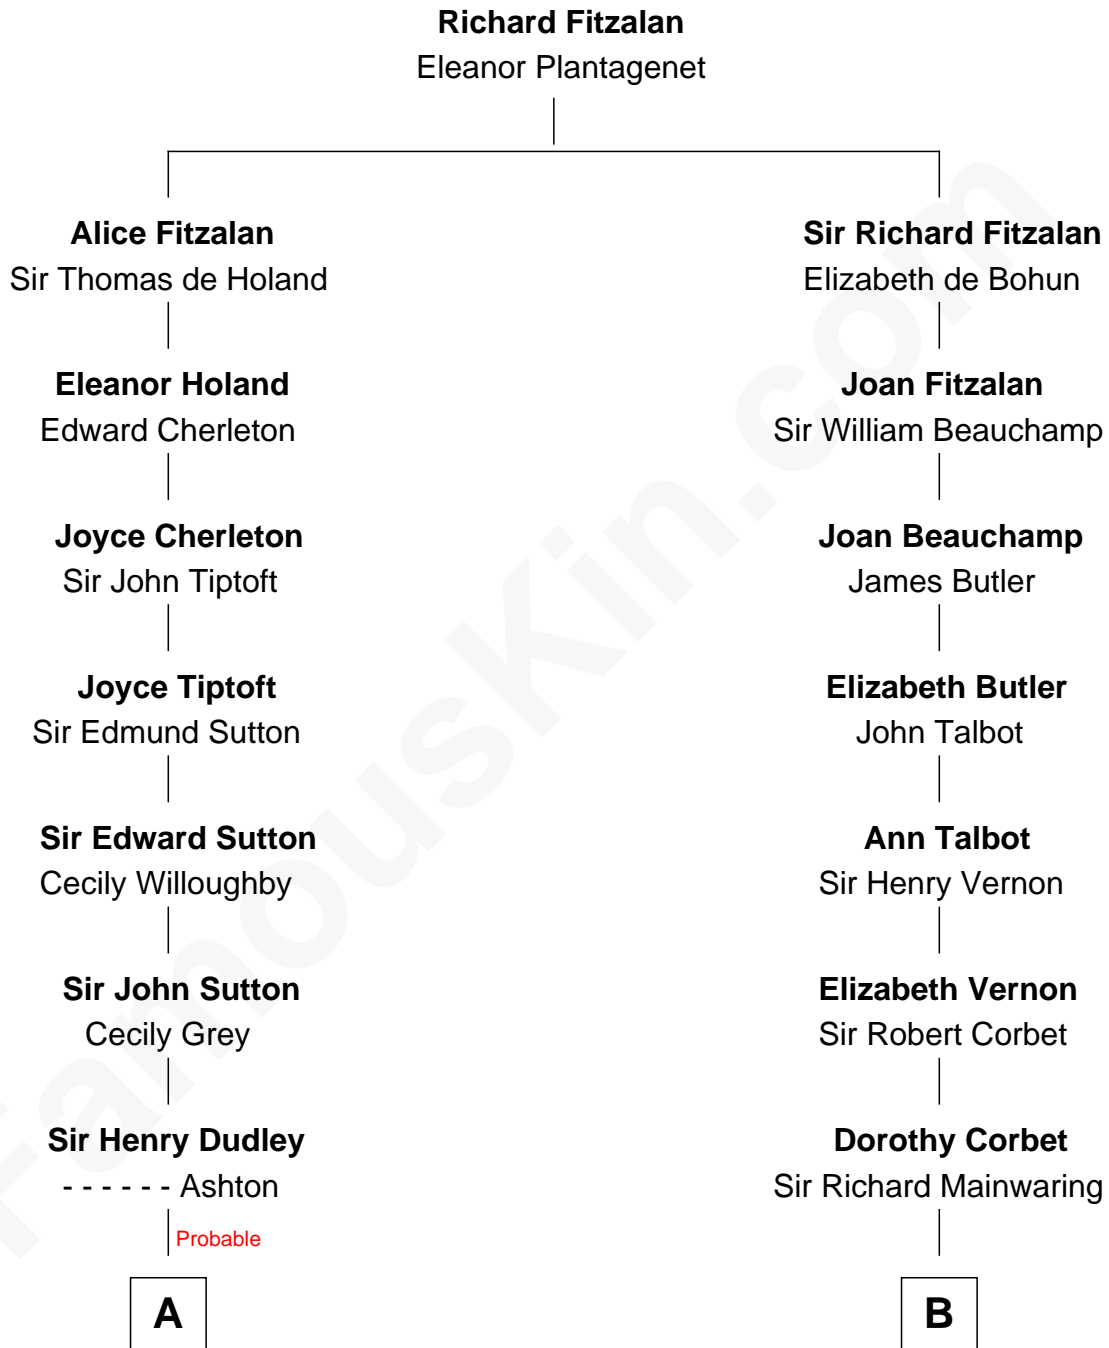

FamousKin.com

Relationship Chart of

Gov. Thomas Dudley

(1576 - 1653) Great Migration Immigrant 1630

8th cousin 11 times removed of

Henry Sturgis Morgan

Co-Founder of Morgan Stanley

C