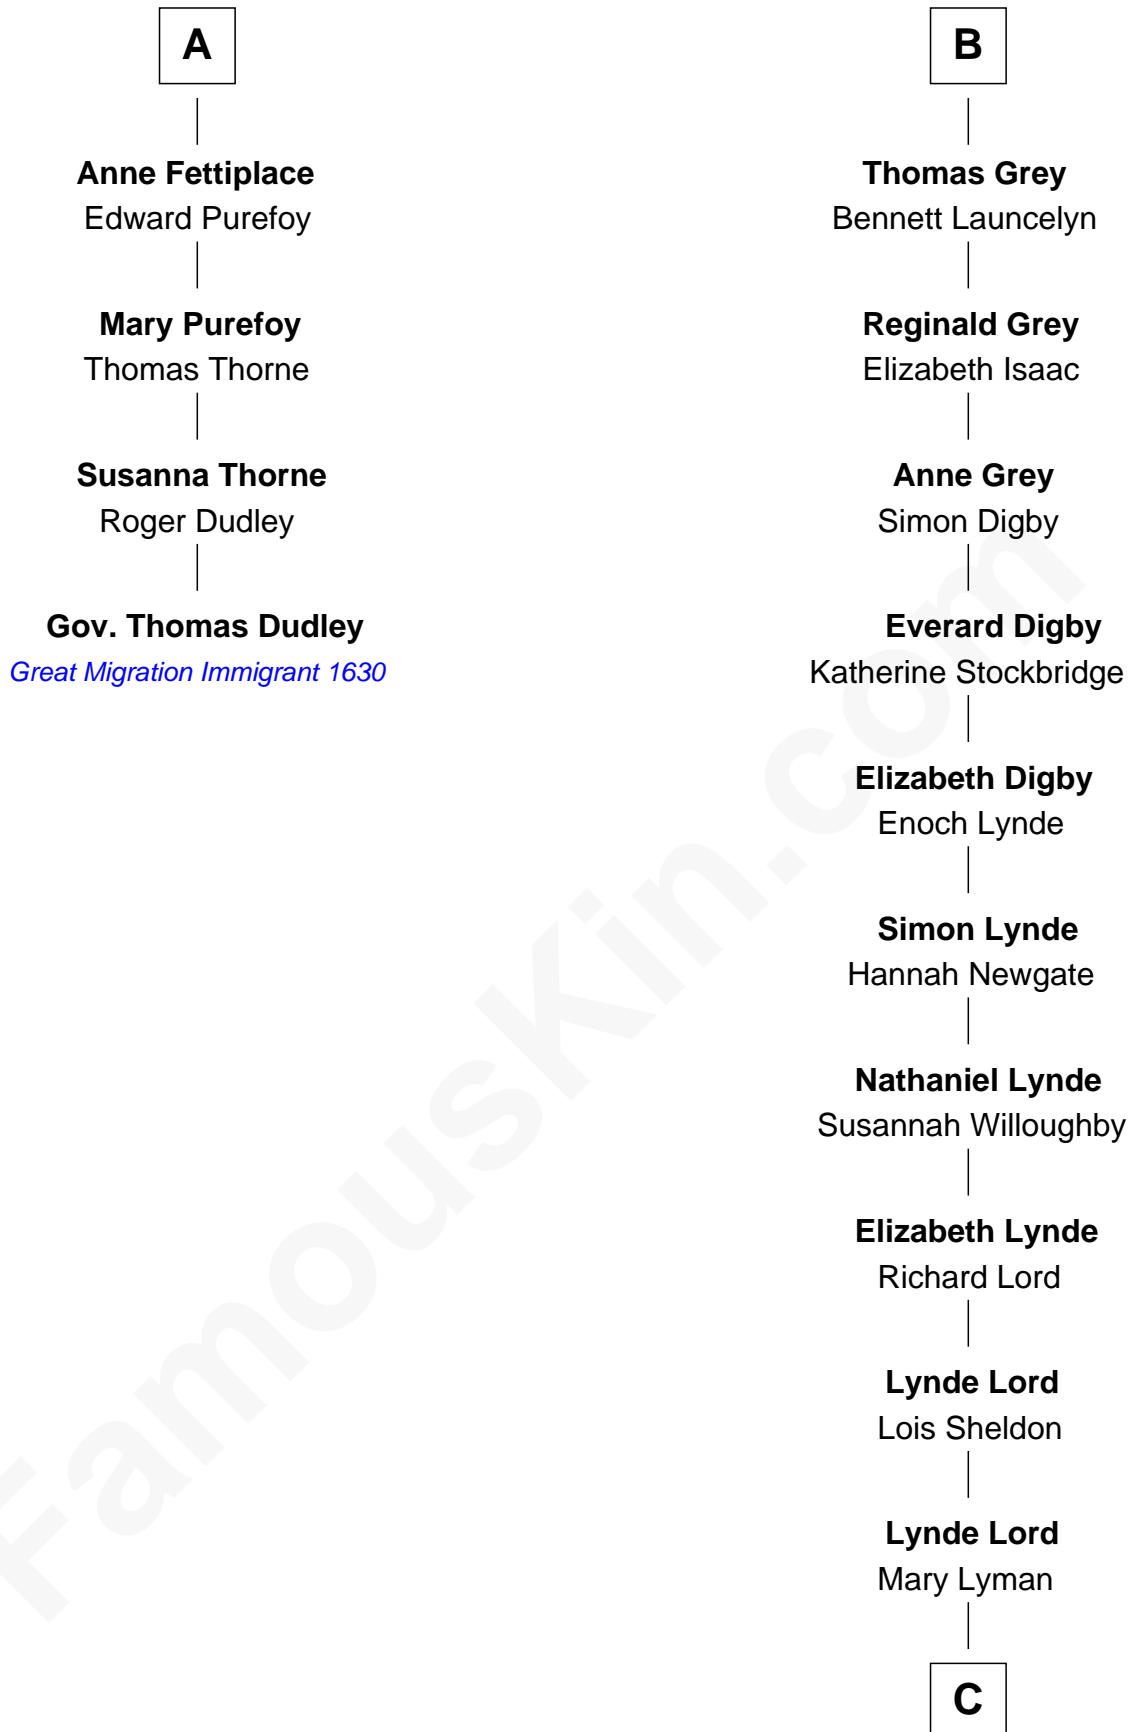

FamousKin.com
Relationship Chart of
Gov. Thomas Dudley

(1576 - 1653) Great Migration Immigrant 1630

10th cousin 11 times removed of

Henry Sturgis Morgan

Co-Founder of Morgan Stanley

C

—
Mary Sheldon Lord

John Pierpont

—
Juliet Pierpont

Junius Spencer Morgan

—
John Pierpont Morgan

Frances Louisa Tracy

—
John Pierpont Morgan

Jane Norton Grew

—
Henry Sturgis Morgan

Co-Founder of Morgan Stanley